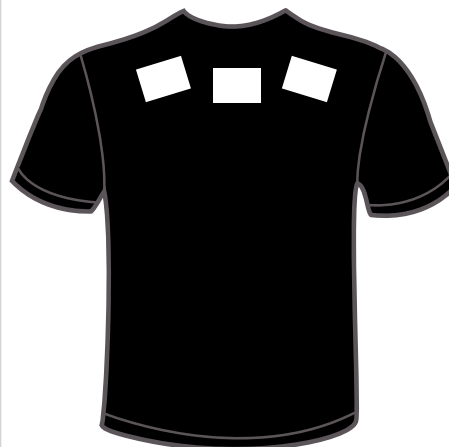

Full Front, Standard
Max size: 12"W x 14"H

Full Back, Standard
Max size: 12"W x 14"H

Left Chest
Max Size: 4"W

On Pocket
Max Size: 3"W x 3"H

Left/Right Sleeve
Max Size: 3½"W

Vertical Left Chest
Max Size: 4"W x 16"H

Upper Center Chest
Max Size: 4"W

Center Chest
Max Size: Approx 7"W

Left/Right Hip
Max Size: 7"H

Back Yoke
Max Size: 4"W

Left/Right Back Shoulder
Max Size: 3"W