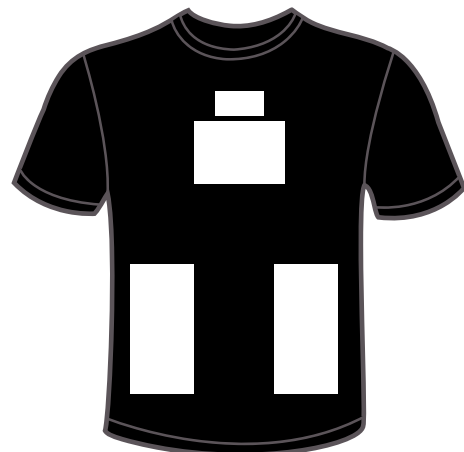

Full Front, Standard
Max size: 12"W x 14"H

Full Back, Standard
Max size: 12"W x 14"H

Left Chest
Max Size: 4"W

On Pocket
Max Size: 3"W x 3"H

Left/Right Sleeve
Max Size: 3½"W

Vertical Left Chest
Max Size: 4"W x 16"H

Upper Center Chest
Max Size: 4"W

Center Chest
Max Size: Approx 7"W

Left/Right Hip
Max Size: 7"H

Back Yoke
Max Size: 4"W

Left/Right Back Shoulder
Max Size: 3"W