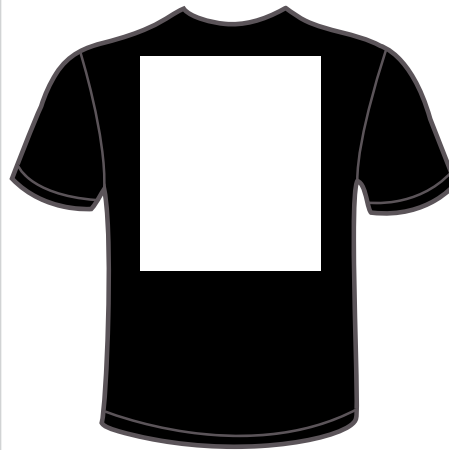

Full Front, Standard
Max size: 12"W x 14"H

Full Back, Standard
Max size: 12"W x 14"H

Left Chest
Max Size: 4"W

On Pocket
Max Size: 3"W x 3"H

Left/Right Sleeve
Max Size: 3½"W

Vertical Left Chest
Max Size: 4"W x 16"H

Upper Center Chest
Max Size: 4"W

Center Chest
Max Size: Approx 7"W

Left/Right Hip
Max Size: 7"H

Back Yoke
Max Size: 4"W

Left/Right Back Shoulder
Max Size: 3"W