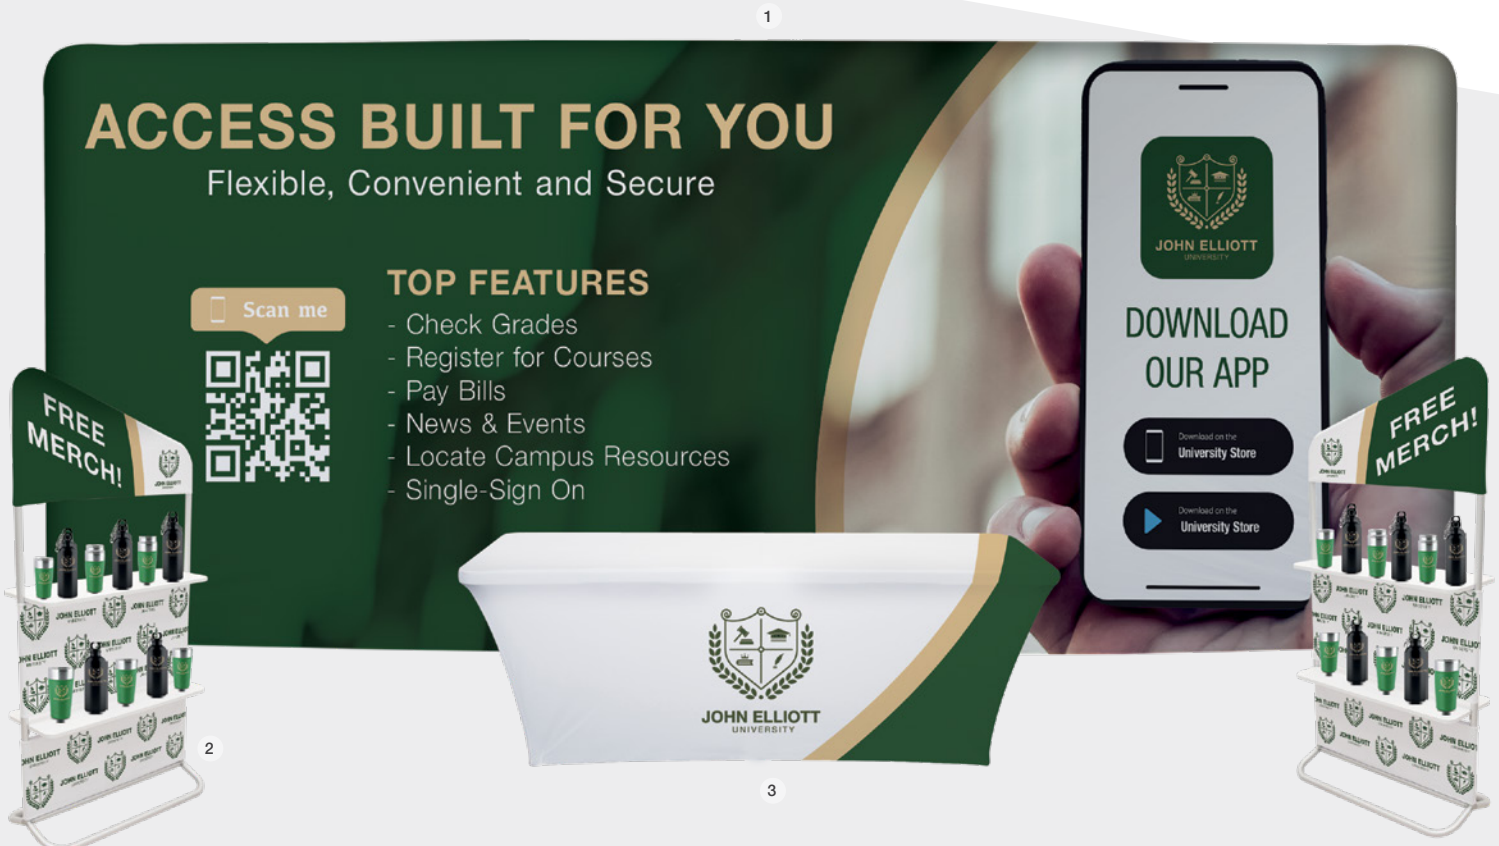

1. 20'W x 90"H EuroFit Straight Wall - item #256427
2. 4'W EuroFit Evolution Two-Shelf - item #258246
3. 6' UltraFit Classic Table Throw - item #114002