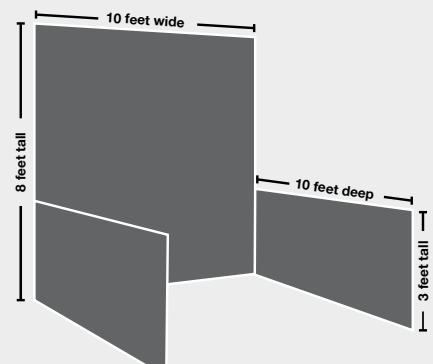

CHOOSING YOUR BOOTH SPACE

AN IMPORTANT DECISION

When it comes to choosing your booth, inline exhibits are budget friendly and the most plentiful within the exhibit hall. Main aisles and the end of rows are excellent locations as attendees will stop and take a look down the aisle before continuing their journey.

A Standard 10' x 10' or Inline exhibit space shares a common back wall and/or side(s) with other exhibits with only one side exposed to the aisle. These exhibit spaces can be purchased individually or consecutively to make a 10' x 20', 10' x 30', 10' x 40', etc. Other booth sizes, such as islands and peninsulas, are also available.

Linear Booths

10' x 10' Grid

10' x 10' Elevation

IDEAS FOR...

- 10' x 10' Booths *pg 4*
- 10' x 20' Booths *pg 6*
- Small Spaces *pg 8*
- Outdoor Spaces *pg 10*

10' x 10' BOOTHS

GENERATE OPPORTUNITIES & CREATE BRAND AWARENESS