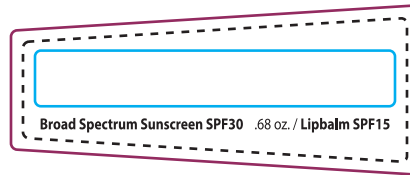

SUNSCREEN & LIP BALM

- Bleed line
- - - - Label / Cut Line
- Live Imprint Area

Dashed Line For Imprint Area Only, Will Not Print.

1" 0.5" 0"	Artist/Date: Order #: Ship Date: Imprint Color: Item Color:	Item #: 9095 Max Imprint Size: 1 7/8"W x 9/32"H Imprint Type: 4CP / HP Label	Proofing:
------------------	---	--	-----------