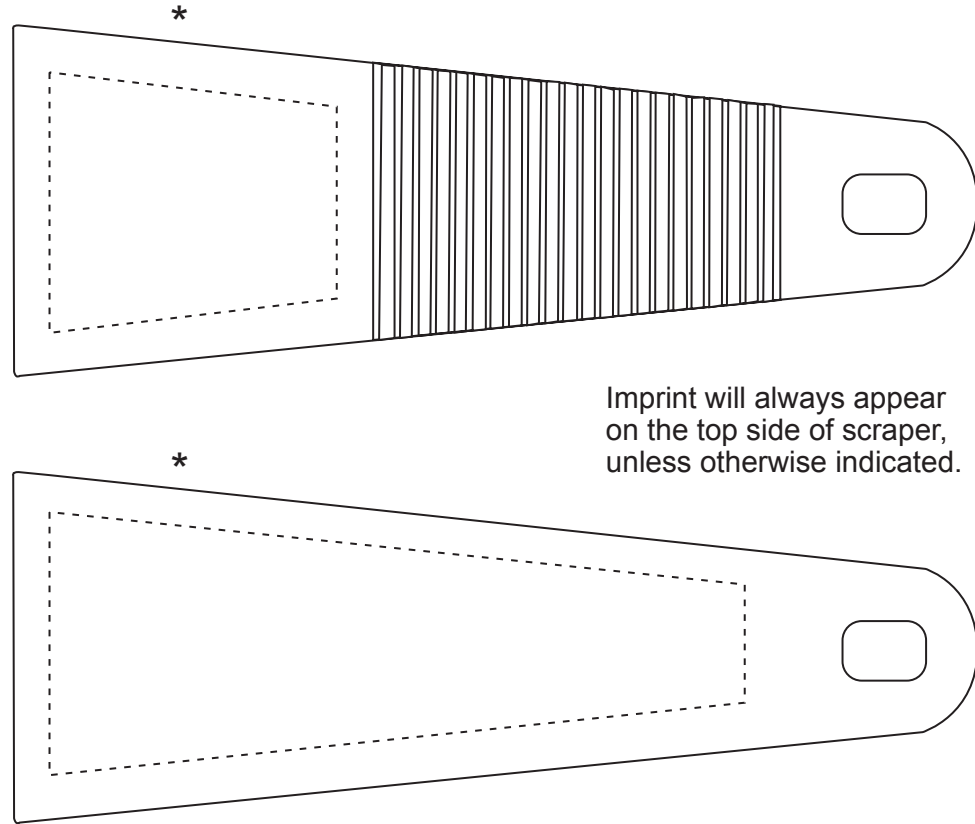

Style # 748 - 7" Heavy Duty Ice Scraper

Customer Name: _____
 Purchase Order #: _____
 Factory Order #: _____
 Handle Color(s): _____
 Blade Color(s): _____
 Imprint Color(s): _____
 DIE#: _____
 Quantity: _____ *

Template Shown at 100%
 Border Does Not Print
 Product Size: 7" x 3" wide blade
 Grip Side Imprint Area: 1 1/2" W x 1 3/8" H to 1" H
 Flat Side Imprint Area: 3 5/8" W x 1 3/8" H to 5/8" H

NOTE: Artwork was sized to fit our
 imprint area. Industry standard allows
 1/16" movement in any direction

FACTORY IND	SALESMAN #
----------------	------------

Imprint will always appear
 on the top side of scraper,
 unless otherwise indicated.

Style # 748 Blade - 7" Heavy Duty Ice Scraper

Customer Name: _____
 Purchase Order #: _____
 Factory Order #: _____
 Handle Color(s): _____
 Blade Color(s): _____
 Imprint Color(s): _____
 DIE#: _____
 Quantity: _____ *

Template Shown at 100%
 Border Does Not Print
 Product Size: 7" x 3" wide blade
 Grip Side Imprint Area: 1 1/2" W x 1 3/8" H to 1" H
 Flat Side Imprint Area: 3 5/8" W x 1 3/8" H to 5/8" H
 Blade Imprint Area: 1 1/2" H to 1 1/4" H x 5/8" W