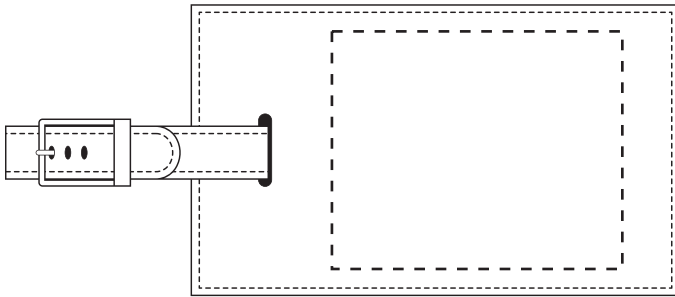

Item Template

Now part of the Prime Line® family
LEEMAN
NEW YORK

Primary Imprint Method:

Deboss

Max Imprint Color(s):

7 Thread Colors

Location(s) & Size:

STD: 2.75"W x 2.25"H

(Landscape/Portrait)

ALT: 2.75"W x 1.5"H

(Outside/Inside Back Flap)

*Landscape with Buckle to Left

Alternate Imprint Method:

N/A

Max Imprint Color(s):

N/A

Location(s) & Size:

STD: N/A

Item# LG-9096

Description: Whitney™
Luggage Tag

Size: 4.625"W x 2.75"H

Material: Bonded Leather

Available Color(s): Red, Black,
Lime Green, Navy Blue, Tan

FPO Item Rendering

Dotted lines represent imprint area and do not print.

Standard Position Item at 55% actual size