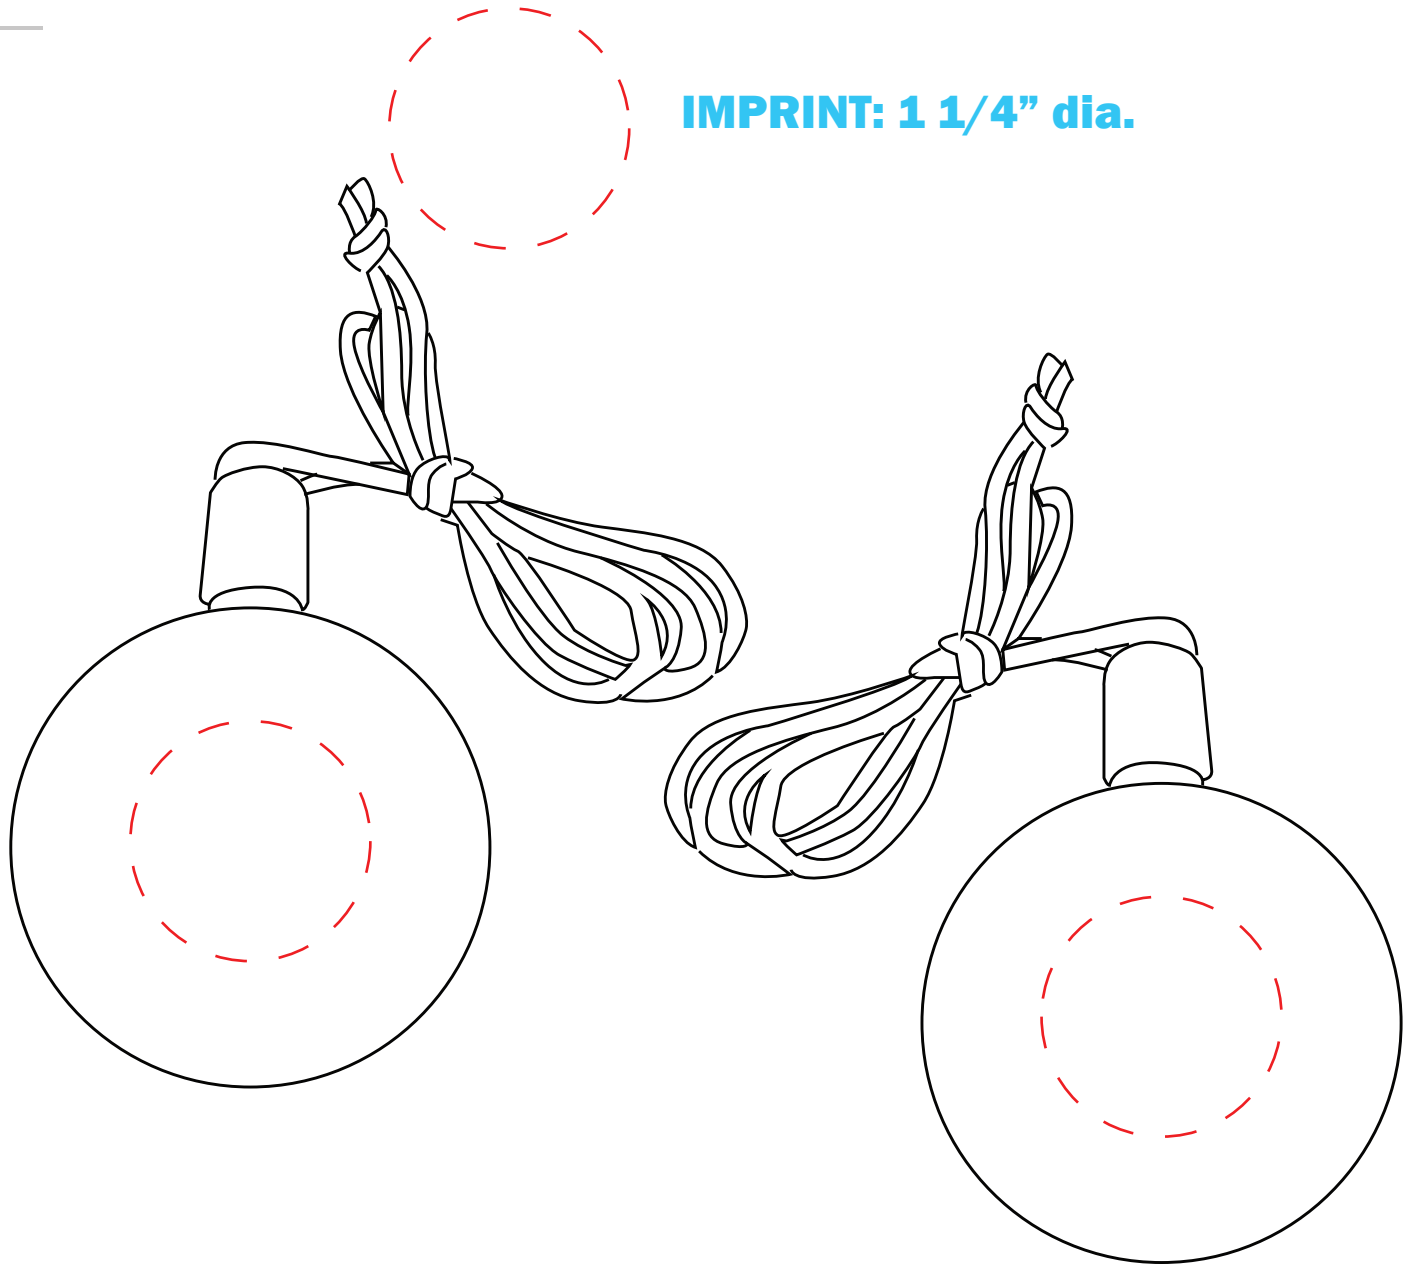

Round Bubble Necklace

IMPRINT AREA: 1 1/4" dia.
ALT. IMPRINT AREA:
BACK: 1 1/4" dia.

IMPRINT: 1 1/4" dia.

scaled proportionally

WOW
Line
Template

NOTES: **ITEM COLORS AVAILABLE:** **ONE COLOR IMPRINT ONLY**
Blue, Red, Assorted Neon Colors

This template reflects our most accurate product information based on current inventory and print experiences and is subject to change.

Template sizes are not necessarily to scale and are primarily for position.