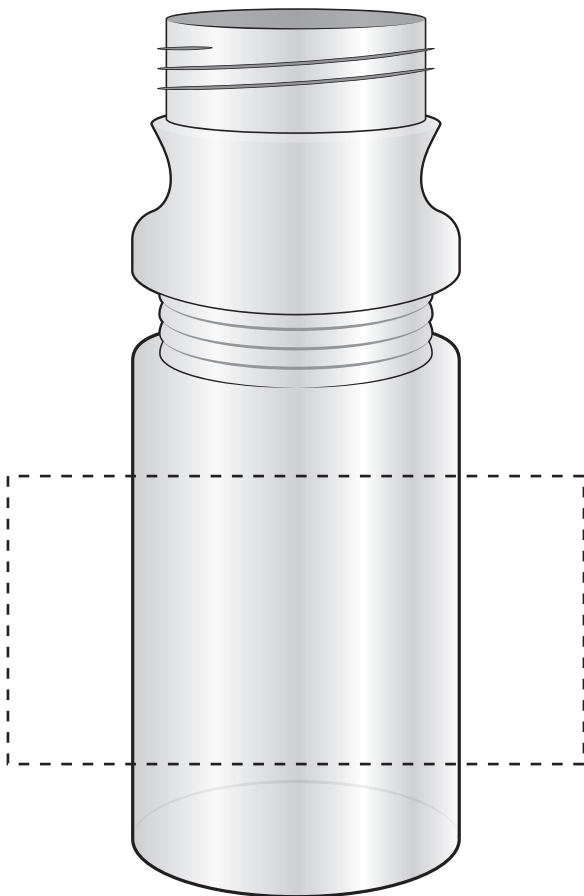

Item Template

Primary Imprint Method:

Screen Print

Max Imprint Color(s):

3 Spot Colors

Location(s) & Size:

STD: 5"W x 2.5"H (Side)

ALT: 3"W x 2.5"H

(Opposite Side)

Alternate Imprint Method:

N/A

Max Imprint Color(s):

N/A

Location(s) & Size:

STD: N/A

Item# MG205**Description:** 20 oz. Transparent Sport Bottle W/ Snap Cap**Size:** 8.5"H x 3"Dia.**Material:** PET Plastic**Available Color(s):** Clear, Transparent Blue, Translucent Red, Transparent Smoke, Translucent Green**FPO Item Rendering**

Dotted lines represent imprint area and do not print.

**Standard Position
Item at 60% actual size****80% Actual Size Imprint**

This template reflect our most accurate product information based on current inventory and print capabilities and is subject to change without notice. Template item size are not necessarily to scale (as noted). **Similarly, item colors shown on template may vary based on monitor resolution and other environmental factors and should be used for reference only.**