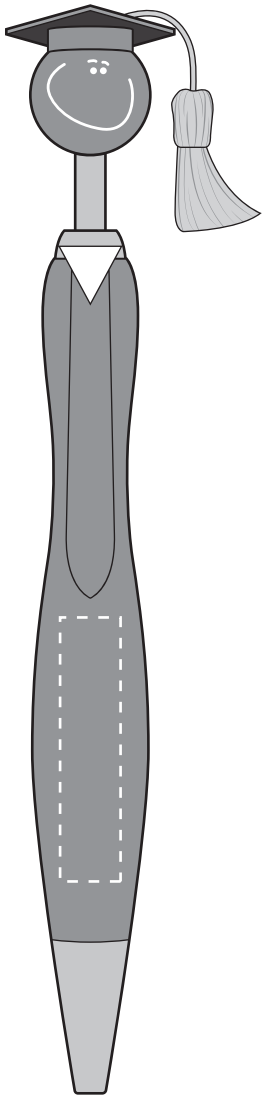

Item Template

Primary Imprint Method:

Pad Print

Max Imprint Color(s):

4 Spot Colors

Location(s) & Size:

STD: 1.375"W x 0.315"H

(Barrel - Side)

ALT: 1.375"W x 0.315"H

(Barrel - Opposite Side)

Alternate Imprint Method:

N/A

Max Imprint Color(s):

N/A

Location(s) & Size:

STD: N/A

Item# PL-1292**Description:** Swanky™
Graduation Pen**Size:** 5.5"L x 0.5"Dia.**Material:** ABS Plastic**Available Color(s):** Red, Black,
Blue, White**FPO Item Rendering**

Dotted lines represent imprint area and do not print.

**Standard Position
Item at 100% actual size****100% Actual Size Imprint**

This template reflect our most accurate product information based on current inventory and print capabilities and is subject to change without notice. Template item size are not necessarily to scale (as noted). **Similarly, item colors shown on template may vary based on monitor resolution and other environmental factors and should be used for reference only.**