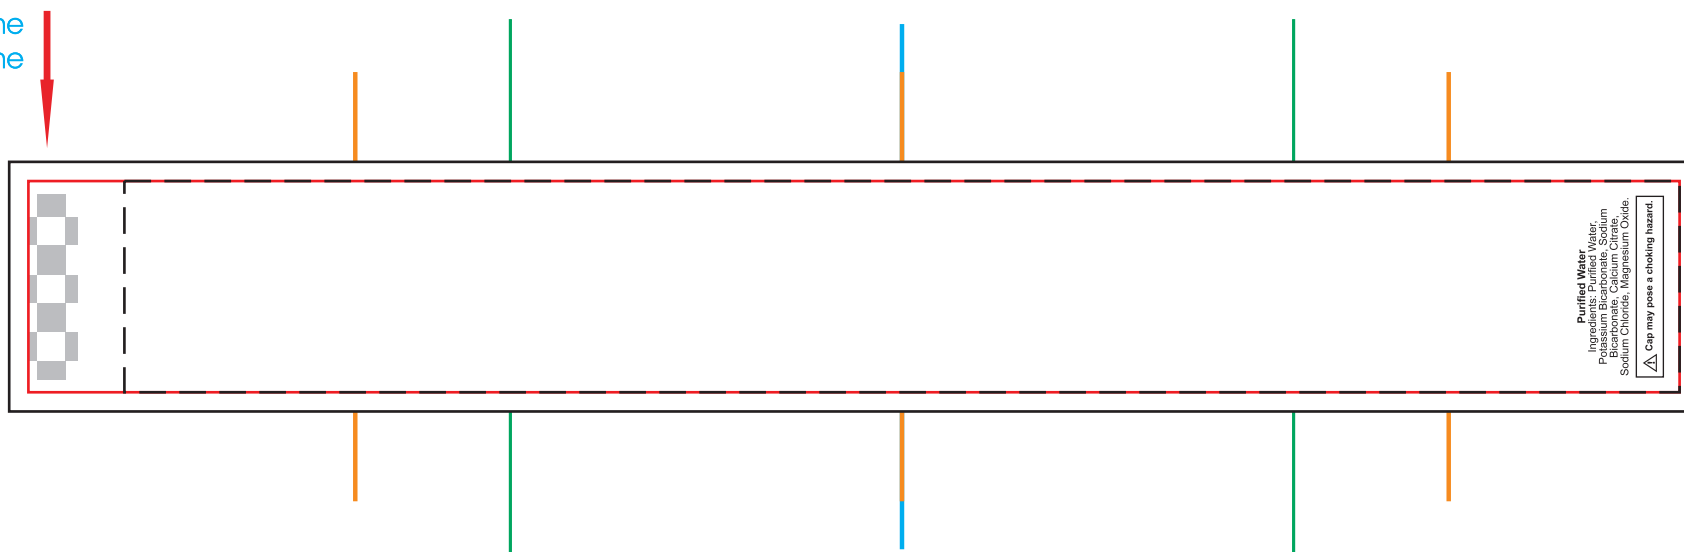

SCWB

8 OZ WATER BOTTLE

Label Size: 8.6"W x 1.1"H

Print to this line
Bleed Line

Actual Size (100%)

Center with Orange lines
to have art appear 3 times

Center with Green lines
to have art appear 2 times

Center with Blue line
to have art appear 1 time

- Red Layout Lines Do NOT Print.