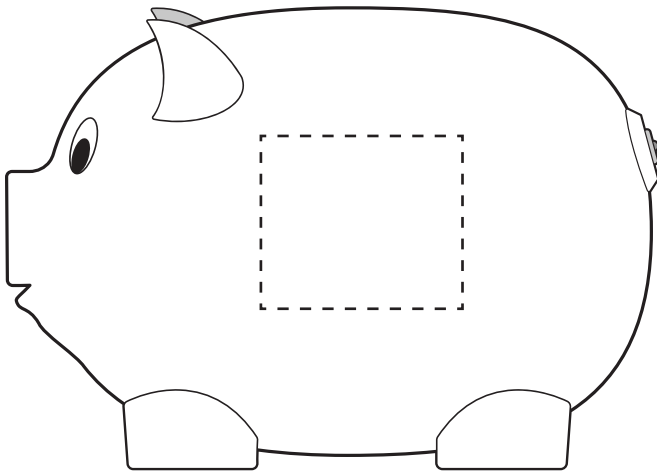

Item Template

Primary Imprint Method:

Pad Print

Max Imprint Color(s):

2 Spot Colors

Location(s) & Size:

STD: 1.75"W x 1.5"H (Side)

ALT: 1.75"W x 1.5"H

Description: Piggy Bank

Size: 5"W x 4"H x 4"D

Material: PS Plastic

Available Color(s):

Translucent Blue, Translucent Red, White

FPO Item Rendering

Dotted lines represent imprint area and do not print.

Standard Position
Item at 60% actual size

100% Actual Size Imprint

*This template reflect our most accurate product information based on current inventory and print capabilities and is subject to change without notice. Template item size are not necessarily to scale (as noted). **Similarly, item colors shown on template may vary based on monitor resolution and other environmental factors and should be used for reference only.***