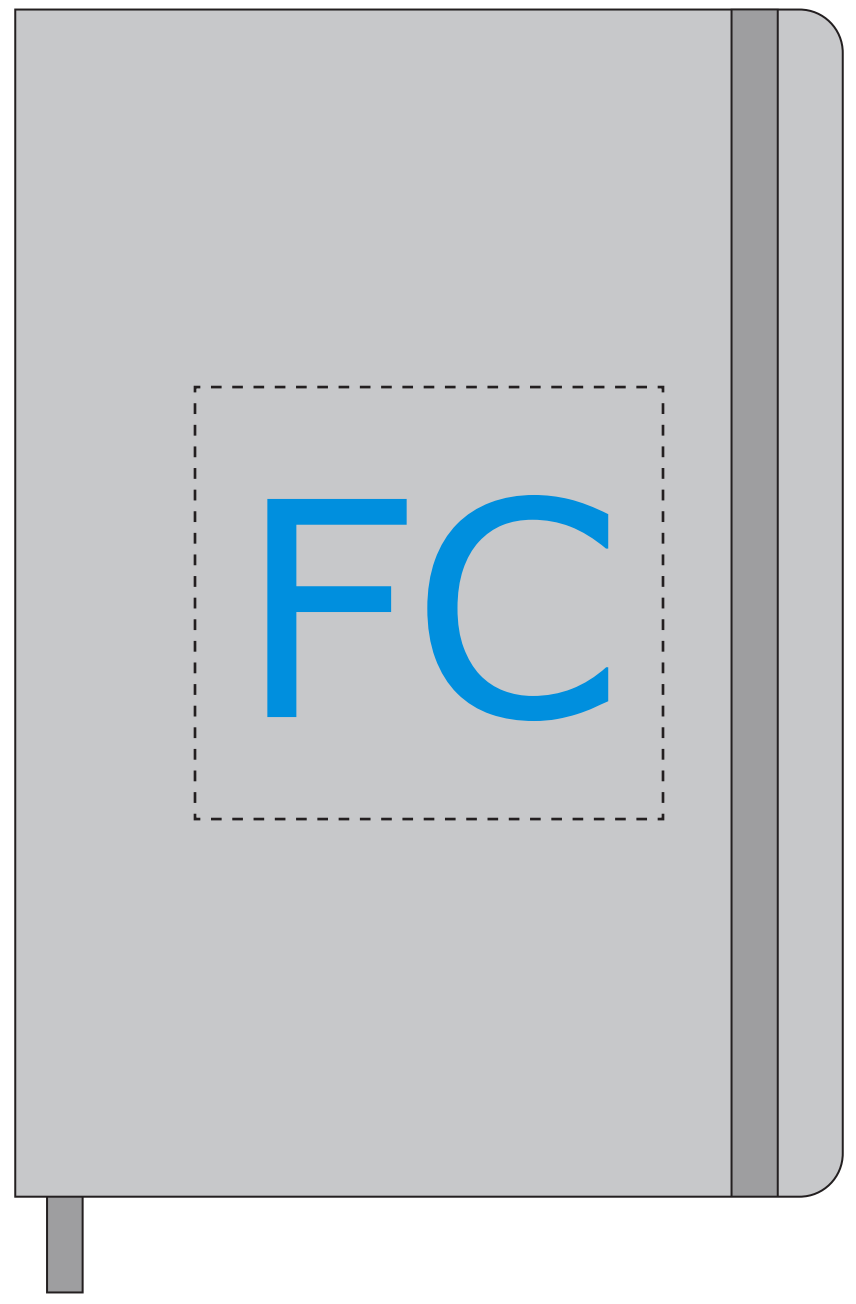

Dimensions: 5.75"W x 8.25"H x 0.25"D | **Materials(s):** Polyurethane, Polyester

Primary Imprint Method: Deboss | **Max Imprint Color(s):** N/A

Imprint Location	Location Name	Size
FC	Centered On Front Cover	3.25"W x 3"H
FC (JD)	Centered On Front Cover (Jumbo Deboss)	5.5"W x 8"H

Standard Imprint Position
75% Actual Size

Imprint Area
100% Actual Size

Dimensions: 5.75"W x 8.25"H x 0.25"D | **Materials(s):** Polyurethane, Polyester

Primary Imprint Method: Screen Print | **Max Imprint Color(s):** 2 Spot Colors

Imprint Location	Location Name	Size
FC	Centered On Front Cover	3.25"W x 3"H

Standard Imprint Position
xx% Actual Size

Imprint Area
100% Actual Size

Dimensions: 5.75"W x 8.25"H x 0.25"D | **Materials(s):** Polyurethane, Polyester

Primary Imprint Method: Vibratec 4CP | **Max Imprint Color(s):** Full Color

Imprint Location	Location Name	Size
FC	Centered On Front Cover	3.25"W x 3"H

Standard Imprint Position
xx% Actual Size

Imprint Area
100% Actual Size