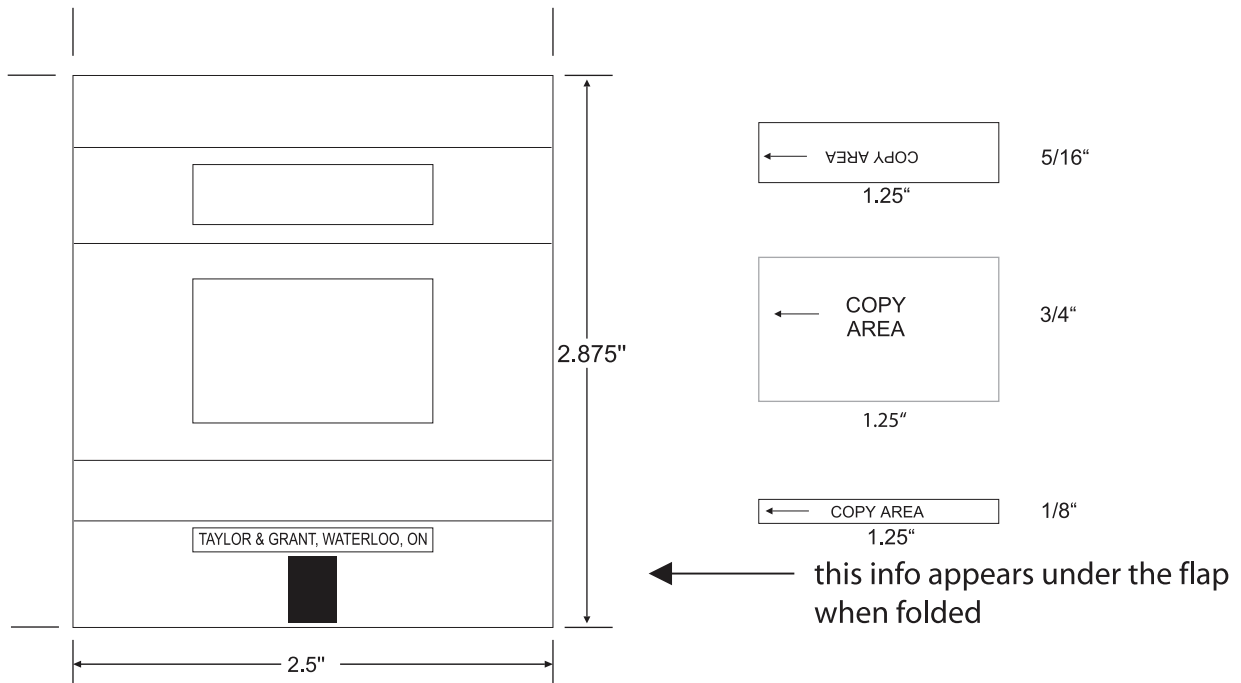

CUSTOM WRAPPER

100%
*Flexographic Printed Wrapper Imprint area (for orders of 10 or more cases)