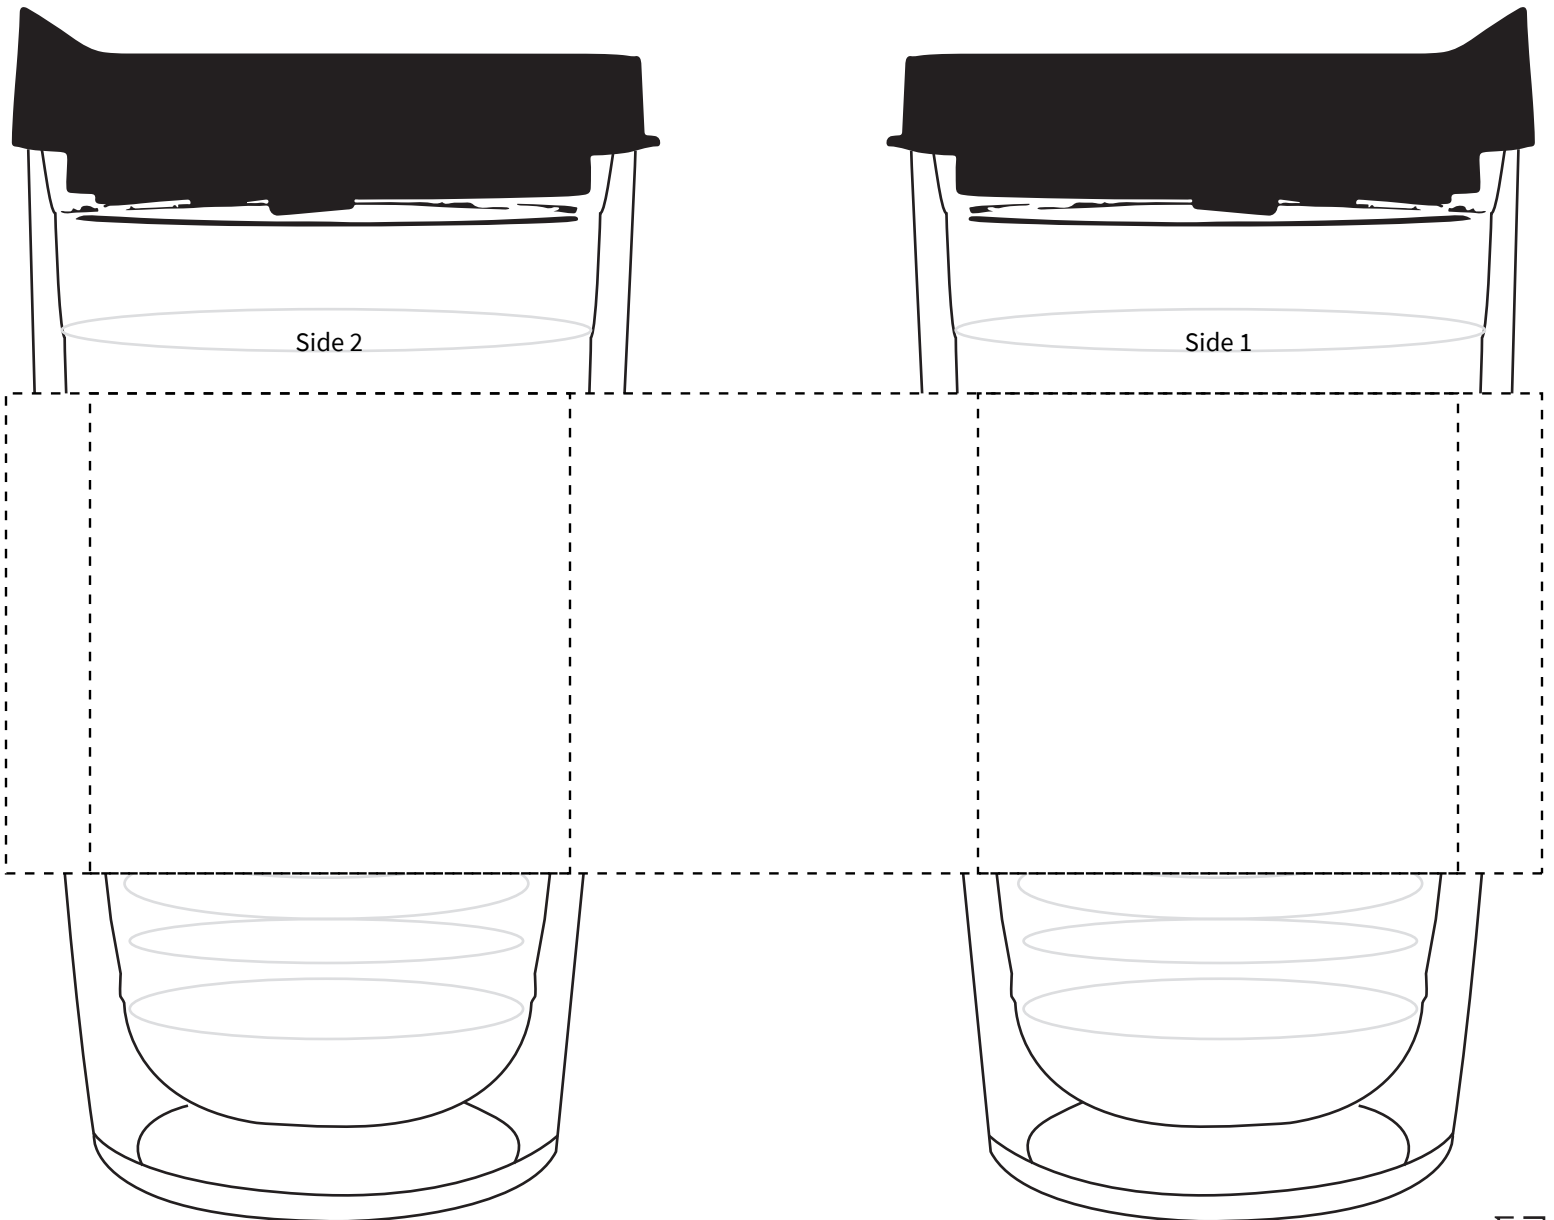

46243 Tervis® Classic Tumbler - 16 oz.

Spot Color

Side 1(only)(Standard): 2.5"w x 2.5"h, (max. 1 color)

Side 1 & 2(Optional): 2.5"w x 2.5"h Each, (1 color max)

Wraparound(Optional): 8"w x 2.5"h, (max. 1 color)

Minimum Font Size: 8 pt.

Minimum Line Weight: .6 pos / .6 neg

Halftones Not Available

TERVIS®

46243 Tervis® Classic Tumbler - 16 oz.

Full Color

Side 1(only)(Optional, add'l charge): 2.5"w x 2.5"h

Side 1 & 2(Optional, add'l charge): 2.5"w x 2.5"h Each

Wraparound(Optional, add'l charge): 9.511"w x 2.5"h

Minimum Font Size: 5 pt.

Minimum Line Weight: .5 pos / .5 neg

Halftones Available

TERVIS®