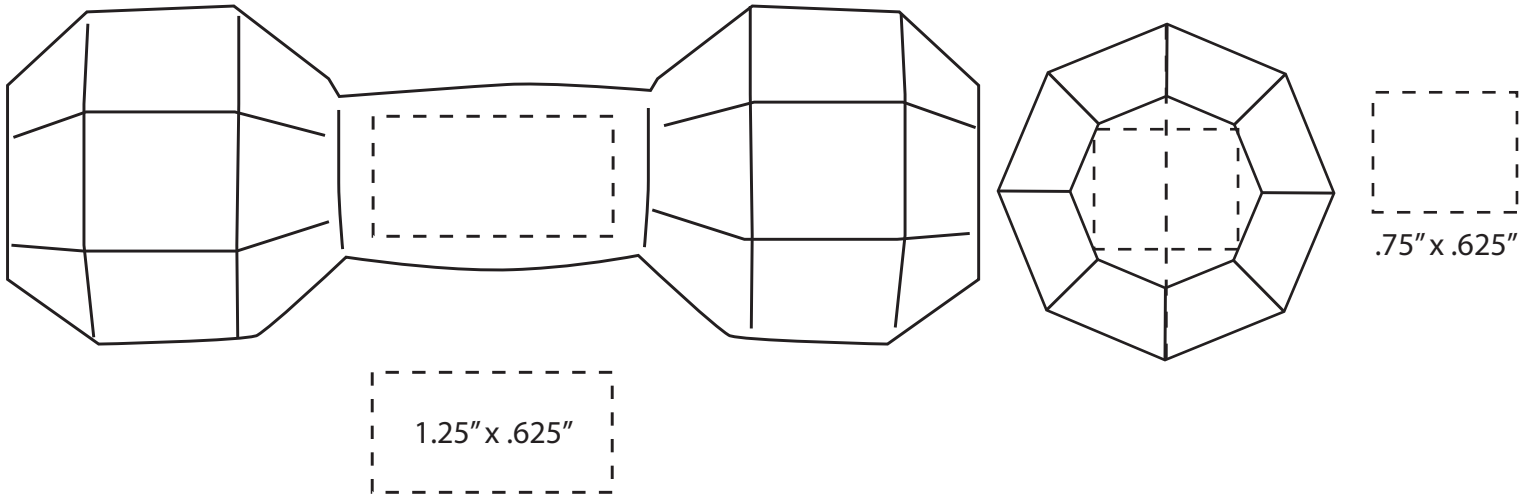

# DUMBBELL

LSP-DB17

IMPRINT AREA:

1-1/4" x 5/8" (HANDLE)

3/4" x 5/8" (ENDS)

Item #	Description
LSP-DB17	DUMBBELL

Your artwork will be sized to max imprint area unless otherwise requested. Due to the orientation of some logos, your artwork may be sized smaller than the imprint area listed here or in the catalog to achieve a uniform, non-distorted imprint.