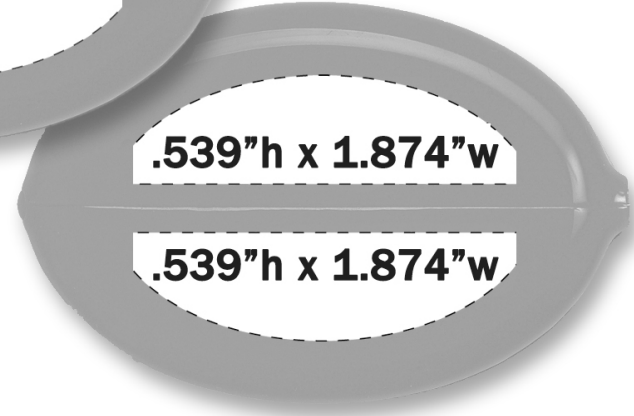

Imprint Size
1.32" h x 1.96" w

.539" h x 1.874" w

.539" h x 1.874" w