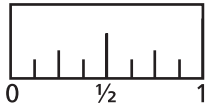

# SB250: Global Stressball

Imprint Area: 1.25" Dia.  
Alt. Imprint Area: NONE  
Imprint Method: Pad

PO 17130 63344  
Made in China

Tracking on seam of ball  
number may vary with inventory

**NOTES:** ITEM COLORS AVAILABLE: Blue/Green.

**MULTI COLOR IMPRINT:** Up to 2 colors  
**MINIMUM POINT SIZE:** 7 Points

This template reflects our most accurate product information based on current inventory and print experiences and is subject to change.  
Template sizes are not necessarily to scale and are primarily for position.  
Similarly, item colors shown on template are not necessarily accurate and should be used for general description only.