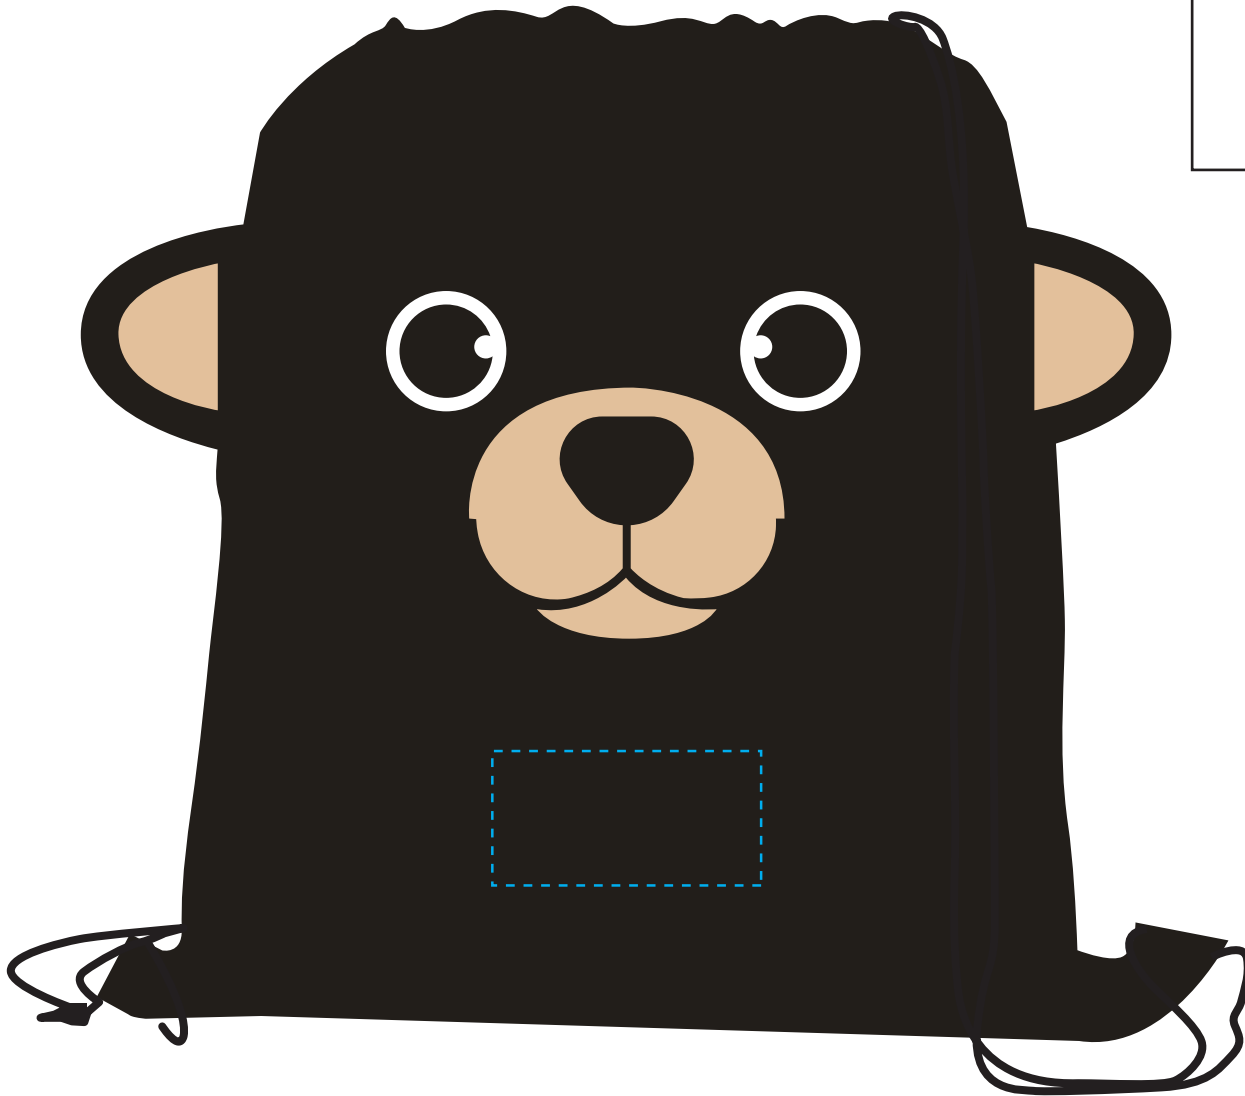

A449 PAWS 'N' CLAWS® SPORT

IMPRINT AREA: 4W X 2H
ACTUAL IMPRINT SIZE: XXXXX

DIST NAME : _____ JOB # : _____ DATE: _____

Fax/Email: _____ PO # : _____

☐ PROOF APPROVED (PPA)   ☐ PROOF NOT APPROVED (PPNA)   ☐ PROOF APPROVED WITH CHANGE (PPAWC)

AUTHORIZED BY: _____

*SPECIAL INSTRUCTIONS: _____

This order is on hold pending paper proof approval. Please return this proof ASAP to avoid delays * Please sign and check all appropriate boxes

Thread Colors

Embroidery on bottom center.

Dotted box represents the art area. It does not print.

Imprint shown @ 35%

Note
from
the factory

STITCH COUNT: 000000 STITCHES

Please read the proof thoroughly and check for any spelling errors. We will not be responsible for any errors that are approved on the proof. This proof does not represent exact product, imprint colors, or size. Thank you for your order.