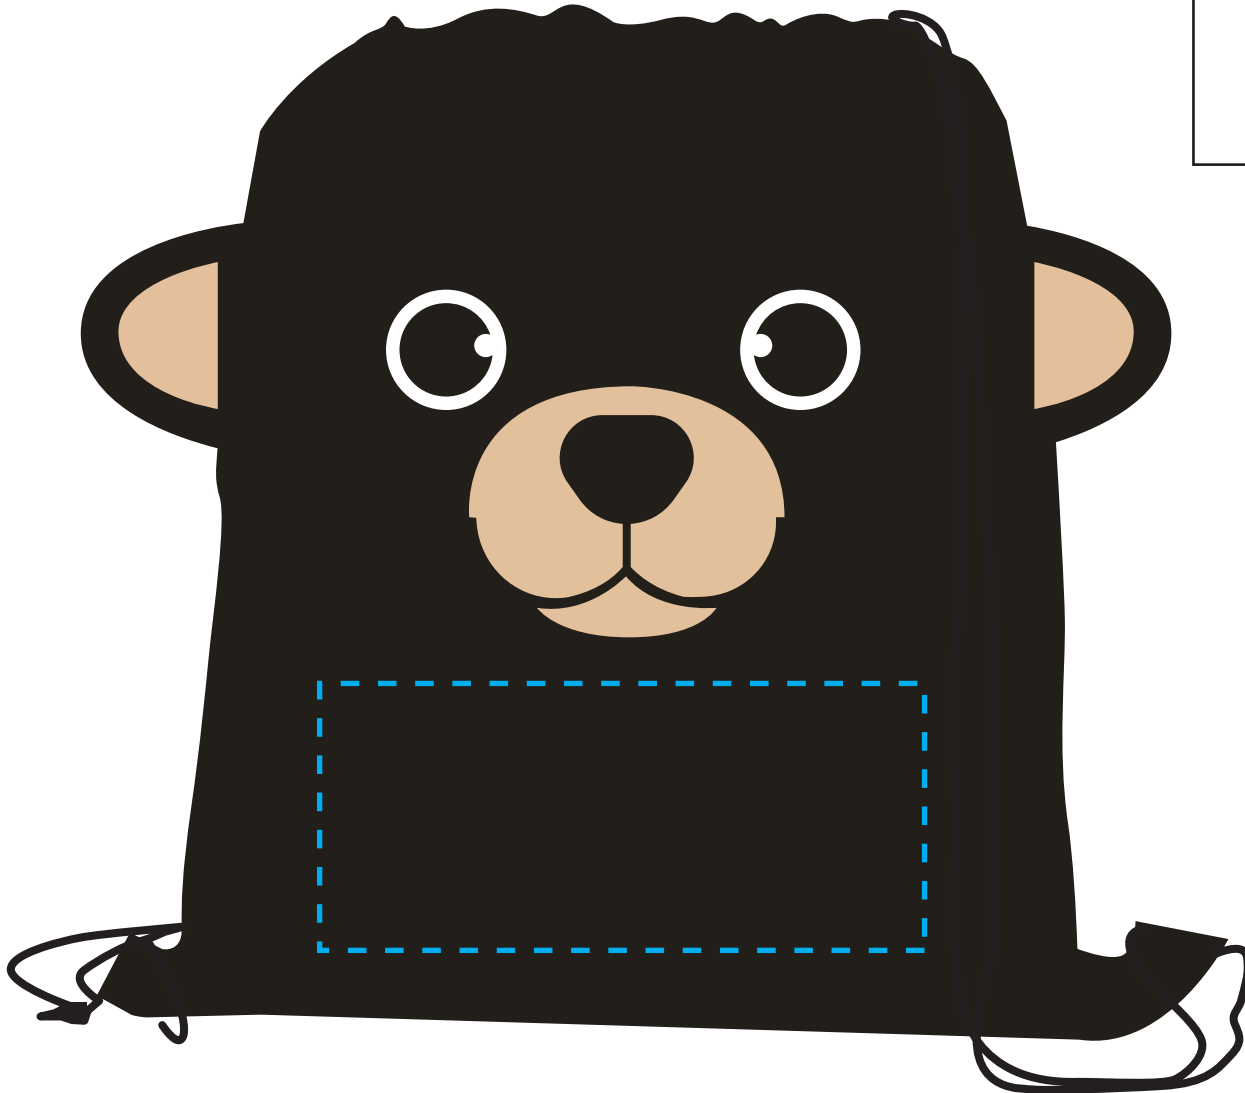

A449 PAWS 'N' CLAWS® SPORT

IMPRINT AREA: 9W X 4H
ACTUAL IMPRINT SIZE: XXXXX

DIST NAME : _____ JOB # : _____ DATE: _____

Fax/Email: _____ PO # : _____

PROOF APPROVED (PPA) PROOF NOT APPROVED (PPNA) PROOF APPROVED WITH CHANGE (PPAWC)

Silk Screened on bottom center.

Dotted box represents the art area. It does not print.

Imprint shown @ 35%

Note
from
the factory

Please read the proof thoroughly and check for any spelling errors. We will not be responsible for any errors that are approved on the proof. This proof does not represent exact product, imprint colors, or size. Thank you for your order.