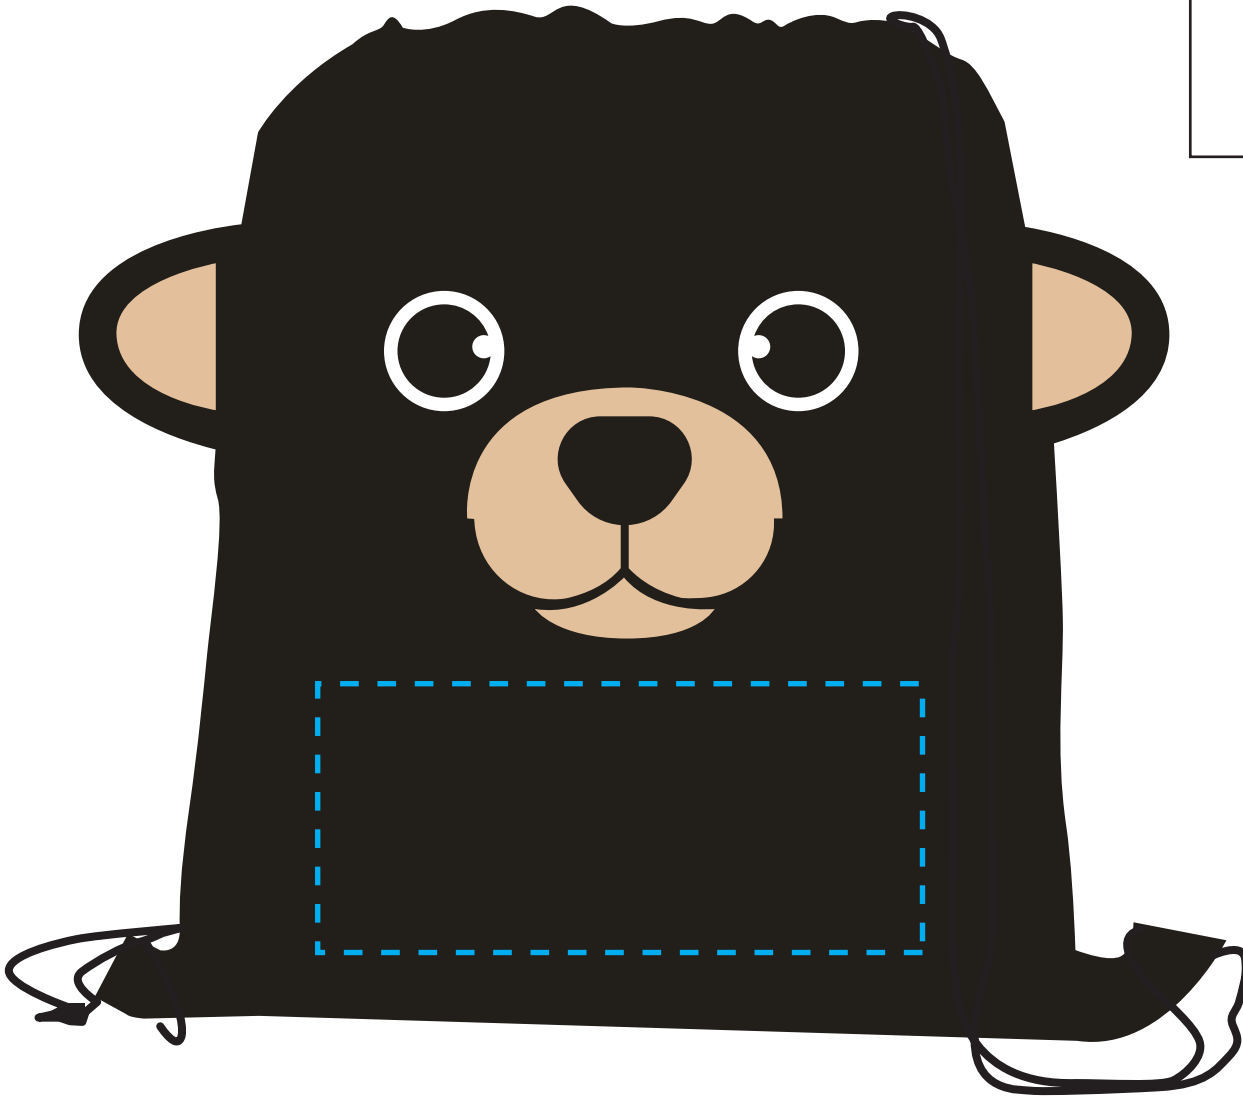

A449 PAWS 'N' CLAWS® SPORT

IMPRINT AREA: 9W X 4H
ACTUAL IMPRINT SIZE: xxxxx

DIST NAME : _____ JOB # : _____ DATE: _____

Fax/Email: _____ PO # : _____

☐ PROOF APPROVED (PPA)   ☐ PROOF NOT APPROVED (PPNA)   ☐ PROOF APPROVED WITH CHANGE (PPAWC)

AUTHORIZED BY: _____

*SPECIAL INSTRUCTIONS: _____

This order is on hold pending paper proof approval. Please return this proof ASAP to avoid delays * Please sign and check all appropriate boxes

Color Surge on bottom center.

Dotted box represents the art area. It does not print.

Imprint shown @ 35%

Note
from
the factory