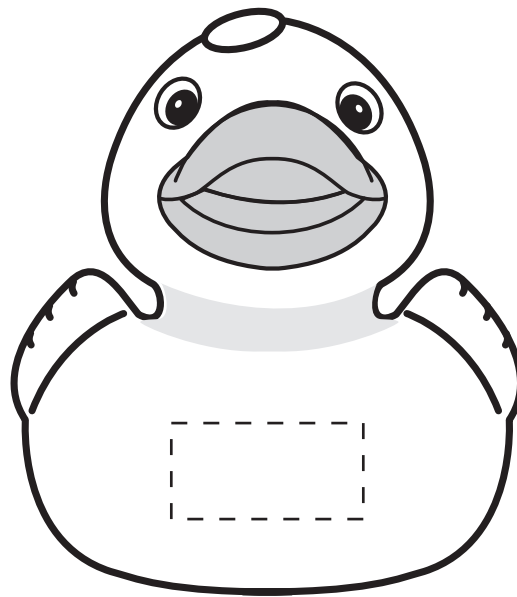

RD102: Medium Rubber Duck

Imprint Area: 1" X .5"

Alt. Imprint Area: 1" X .5" (back)

Imprint Method: PAD

scaled proportionally

ASI/63344 PO.17908

Tracking on bottom of item
number may vary with inventory

NOTES:

ITEM COLORS AVAILABLE: Yellow.

MULTI COLOR IMPRINT: 1 color

MINIMUM POINT SIZE: 7 Points

This template reflects our most accurate product information based on current inventory and print experiences and is subject to change.

Template sizes are not necessarily to scale and are primarily for position.

Similarly, item colors shown on template are not necessarily accurate and should be used for general description only.