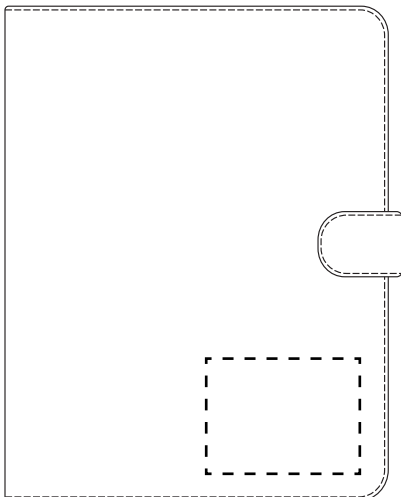

V6450 Lamis Standard Folder

Deboss

Front Bottom Right(Standard): 4" w x 3" h

Minimum Font Size: 12 pt.

Minimum Line Weight: 1 pos / 1.5 neg

Halftones Not Available

V6450 Lamis Standard Folder

Deboss

Front Bottom(Optional, add;l charge): 4" w x 3" h

Minimum Font Size: 12 pt.

Minimum Line Weight: 1 pos / 1.5 neg

Halftones Not Available

V6450 Lamis Standard Folder

Deboss

Front Top(Optional, add;l charge): 4"w x 4"h

Minimum Font Size: 12 pt.

Minimum Line Weight: 1 pos / 1.5 neg

Halftones Not Available

V6450 Lamis Standard Folder

Deboss

Front Center(Optional, add;l charge): 4"w x 4"h

Minimum Font Size: 12 pt.

Minimum Line Weight: 1 pos / 1.5 neg