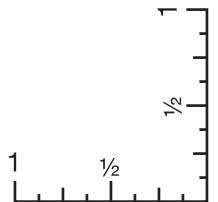

V6450 Lamis Standard Folder

Deboss

Front Bottom Right(Standard): 4" w x 3" h

Minimum Font Size: 12 pt.

Minimum Line Weight: 1 pos / 1.5 neg

Halftones Not Available

V6450 Lamis Standard Folder

Deboss

Front Bottom(Optional, add;l charge): 4" w x 3" h

Minimum Font Size: 12 pt.

Minimum Line Weight: 1 pos / 1.5 neg

Halftones Not Available

V6450 Lamis Standard Folder

Deboss

Front Top(Optional, add;l charge): 4"w x 4"h

Minimum Font Size: 12 pt.

Minimum Line Weight: 1 pos / 1.5 neg

Halftones Not Available

V6450 Lamis Standard Folder

Deboss

Front Center(Optional, add;l charge): 4"w x 4"h

Minimum Font Size: 12 pt.

Minimum Line Weight: 1 pos / 1.5 neg