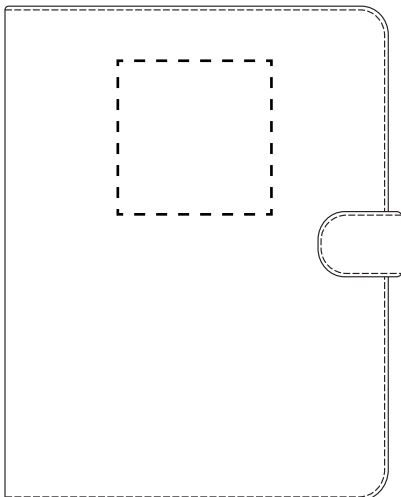

V6450 Lamis Standard Folder

Deboss

Front Bottom Right(Standard): 4" w x 3" h

Minimum Font Size: 12 pt.

Minimum Line Weight: 1 pos / 1.5 neg

Halftones Not Available

V6450 Lamis Standard Folder

Deboss

Front Bottom(Optional, add;l charge): 4" w x 3" h

Minimum Font Size: 12 pt.

Minimum Line Weight: 1 pos / 1.5 neg

Halftones Not Available

V6450 Lamis Standard Folder

Deboss

Front Top(Optional, add;l charge): 4"w x 4"h

Minimum Font Size: 12 pt.

Minimum Line Weight: 1 pos / 1.5 neg

Halftones Not Available

V6450 Lamis Standard Folder

Deboss

Front Center(Optional, add;l charge): 4"w x 4"h

Minimum Font Size: 12 pt.

Minimum Line Weight: 1 pos / 1.5 neg