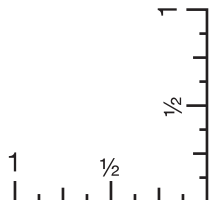

V6450 Lamis Standard Folder

Deboss

Front Bottom Right(Standard): 4" w x 3" h

Minimum Font Size: 12 pt.

Minimum Line Weight: 1 pos / 1.5 neg

Halftones Not Available

V6450 Lamis Standard Folder

Deboss

Front Bottom(Optional, add;l charge): 4" w x 3" h

Minimum Font Size: 12 pt.

Minimum Line Weight: 1 pos / 1.5 neg

Halftones Not Available

V6450 Lamis Standard Folder

Deboss

Front Top(Optional, add;l charge): 4"w x 4"h

Minimum Font Size: 12 pt.

Minimum Line Weight: 1 pos / 1.5 neg

Halftones Not Available

V6450 Lamis Standard Folder

Deboss

Front Center(Optional, add;l charge): 4"w x 4"h

Minimum Font Size: 12 pt.

Minimum Line Weight: 1 pos / 1.5 neg