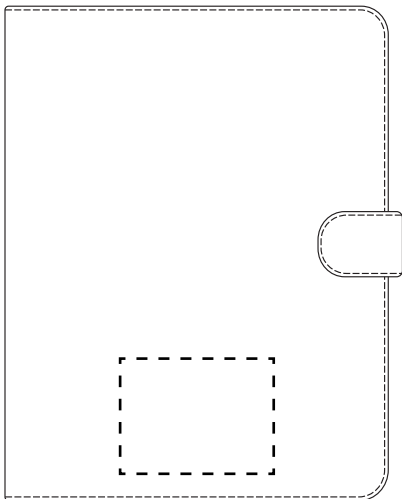

V6450 Lamis Standard Folder

Deboss

Front Bottom Right(Standard): 4" w x 3" h

Minimum Font Size: 12 pt.

Minimum Line Weight: 1 pos / 1.5 neg

Halftones Not Available

V6450 Lamis Standard Folder

Deboss

Front Bottom(Optional, add;l charge): 4" w x 3" h

Minimum Font Size: 12 pt.

Minimum Line Weight: 1 pos / 1.5 neg

Halftones Not Available

V6450 Lamis Standard Folder

Deboss

Front Top(Optional, add;l charge): 4"w x 4"h

Minimum Font Size: 12 pt.

Minimum Line Weight: 1 pos / 1.5 neg

Halftones Not Available

V6450 Lamis Standard Folder

Deboss

Front Center(Optional, add;l charge): 4"w x 4"h

Minimum Font Size: 12 pt.

Minimum Line Weight: 1 pos / 1.5 neg