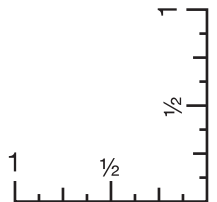

ART TEMPLATE

A524 Grande Tote

Spot Color
Front(Standard): 4.5"w x 6"h, (max. 1 color)
Full Color
Front(Optional, add'l charge): 4.5"w x 6"h

| | Exterior Shape: | Interior Shape: |
|-------------------|------------------------------------|----------------------------------|
| Min. Font Size: | Sans 8pt./Serif 10pt./Script 12pt. | Sans 5pt./Serif 6pt./Script 8pt. |
| Min. Line Weight: | 1 pos / .75 neg | .5 pos / .75 neg |
| Halftones: | Available | Available |

ART TEMPLATE

A524 Grande Tote

| | | |
|-------------------------------|------------------------------------|----------------------------------|
| Spot Color | | |
| Back(Optional, add'l charge): | 4.5"w x 6"h, (max. 1 color) | |
| Full Color | | |
| Back(Optional, add'l charge): | 4.5"w x 6"h | |
| | Exterior Shape: | Interior Shape: |
| Min. Font Size: | Sans 8pt./Serif 10pt./Script 12pt. | Sans 5pt./Serif 6pt./Script 8pt. |
| Min. Line Weight: | 1 pos / .75 neg | .5 pos / .75 neg |
| Halftones: | Available | Available |