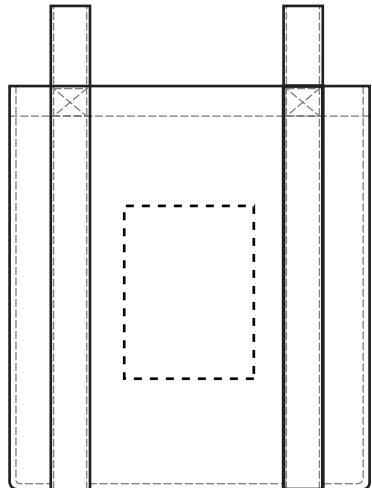

ART TEMPLATE

A524 Grande Tote

Spot Color
Front(Standard): 4.5"w x 6"h, (max. 1 color)
Full Color
Front(Optional, add'l charge): 4.5"w x 6"h

| | Exterior Shape: | Interior Shape: |
|-------------------|------------------------------------|----------------------------------|
| Min. Font Size: | Sans 8pt./Serif 10pt./Script 12pt. | Sans 5pt./Serif 6pt./Script 8pt. |
| Min. Line Weight: | 1 pos / .75 neg | .5 pos / .75 neg |
| Halftones: | Available | Available |

ART TEMPLATE

A524 Grande Tote

| | | |
|-------------------------------|------------------------------------|----------------------------------|
| Spot Color | | |
| Back(Optional, add'l charge): | 4.5"w x 6"h, (max. 1 color) | |
| Full Color | | |
| Back(Optional, add'l charge): | 4.5"w x 6"h | |
| | Exterior Shape: | Interior Shape: |
| Min. Font Size: | Sans 8pt./Serif 10pt./Script 12pt. | Sans 5pt./Serif 6pt./Script 8pt. |
| Min. Line Weight: | 1 pos / .75 neg | .5 pos / .75 neg |
| Halftones: | Available | Available |