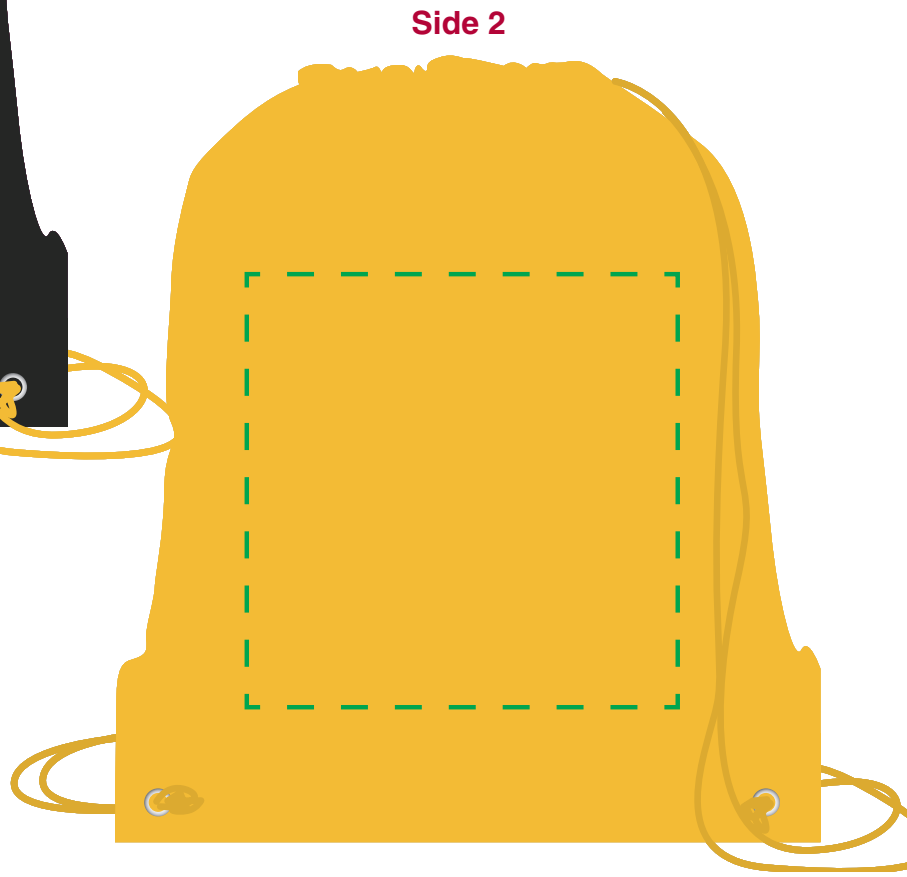

Side 2

Color Surge on front.
Dotted box represents the art area. It does not print.

Imprint shown @ 25%

Note
from
the factory