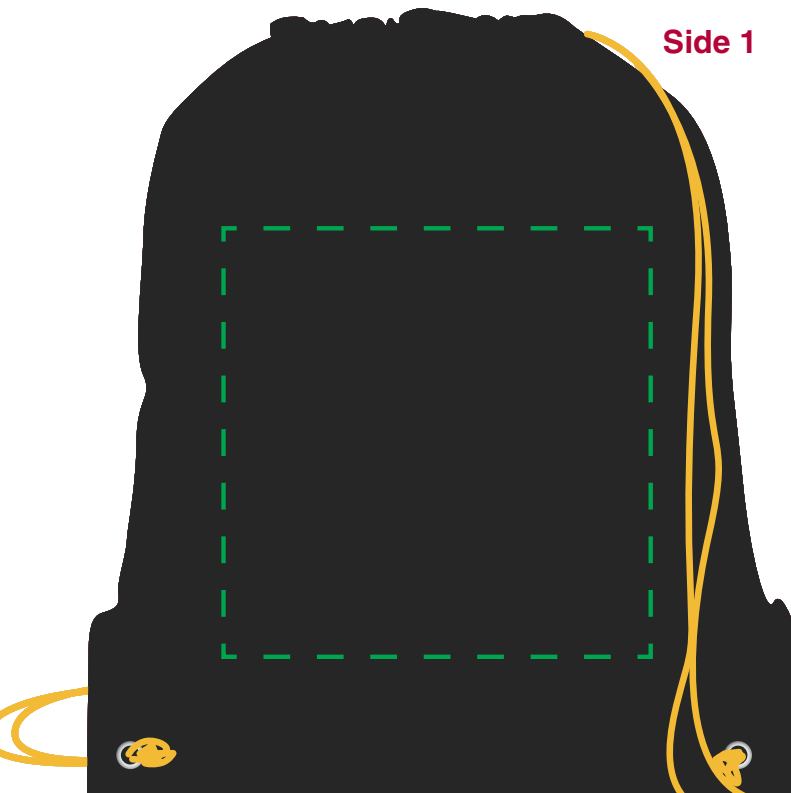

# A402 SPIRIT DRAWCORD

IMPRINT AREA: 9"W X 9"H  
ACTUAL IMPRINT SIZE: XXXXX

DIST NAME : \_\_\_\_\_ JOB # : \_\_\_\_\_ DATE: \_\_\_\_\_

Fax/Email: \_\_\_\_\_ PO # : \_\_\_\_\_

PROOF APPROVED (PPA)     PROOF NOT APPROVED (PPNA)     PROOF APPROVED WITH CHANGE (PPAWC)

Side 1

Side 2

Screen Print on front.

Dotted box represents the art area. It does not print.

Imprint shown @ 25%

**Note**  
from  
the factory

Please read the proof thoroughly and check for any spelling errors. We will not be responsible for any errors that are approved on the proof. This proof does not represent exact product, imprint colors, or size. Thank you for your order.

Item Description - A402 SPIRIT DRAWCORD  
Size: 9" wide by 9" high