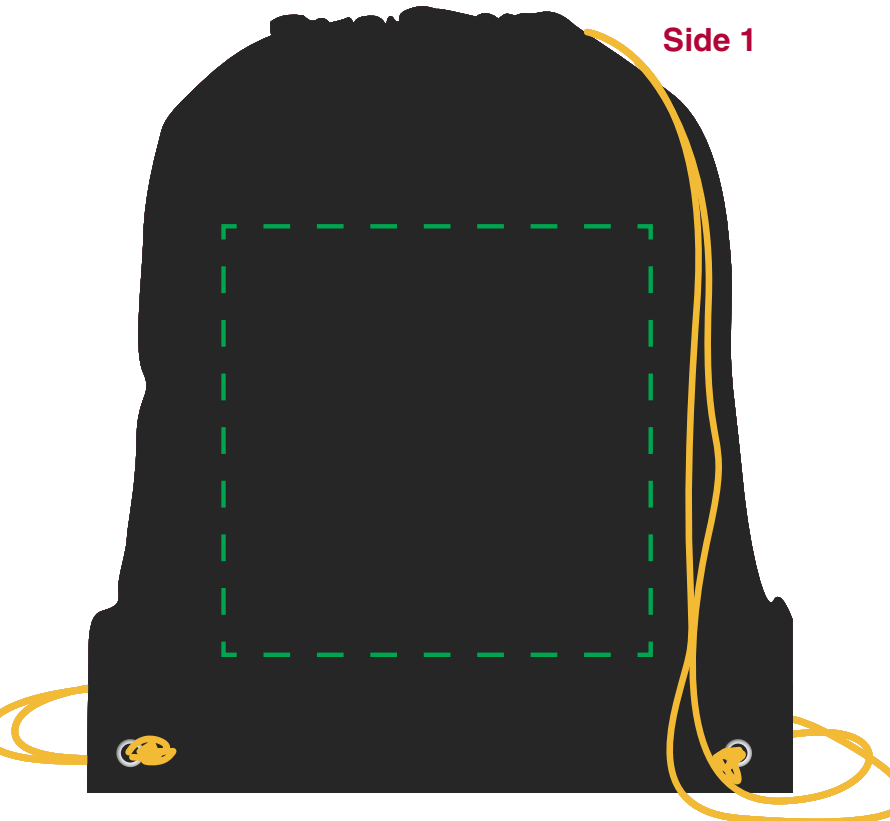

A402 SPIRIT DRAWCORD

IMPRINT AREA: 9"W X 9"H
ACTUAL IMPRINT SIZE: XXXXX

DIST NAME : _____ JOB # : _____ DATE: _____

Fax/Email: _____ PO # : _____

☐ PROOF APPROVED (PPA)   ☐ PROOF NOT APPROVED (PPNA)   ☐ PROOF APPROVED WITH CHANGE (PPAWC)

AUTHORIZED BY: _____

*SPECIAL INSTRUCTIONS: _____

This order is on hold pending paper proof approval. Please return this proof ASAP to avoid delays * Please sign and check all appropriate boxes

Side 1