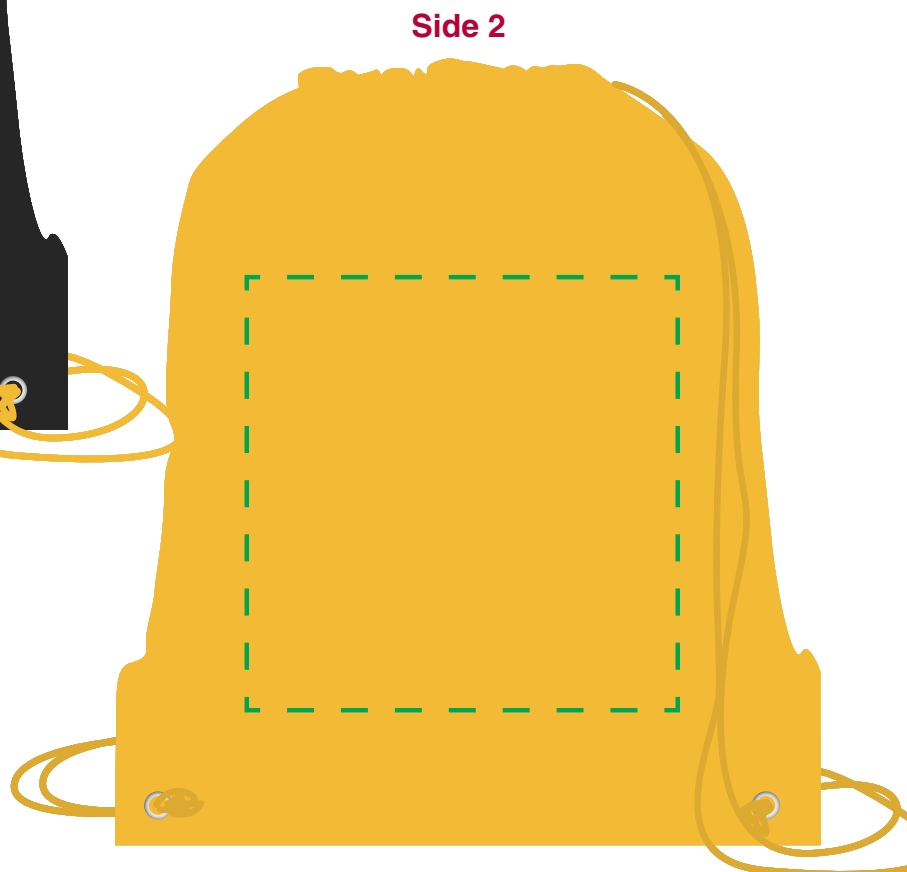

# A402 SPIRIT DRAWCORD

IMPRINT AREA: 9"W X 9"H  
ACTUAL IMPRINT SIZE: XXXXX

DIST NAME : \_\_\_\_\_ JOB # : \_\_\_\_\_ DATE: \_\_\_\_\_

Fax/Email: \_\_\_\_\_ PO # : \_\_\_\_\_

PROOF APPROVED (PPA)     PROOF NOT APPROVED (PPNA)     PROOF APPROVED WITH CHANGE (PPAWC)

Side 1

Side 2

Screen Print on front.

Dotted box represents the art area. It does not print.

Imprint shown @ 25%

**Note**  
from  
the factory

Please read the proof thoroughly and check for any spelling errors. We will not be responsible for any errors that are approved on the proof. This proof does not represent exact product, imprint colors, or size. Thank you for your order.

Item Description - A402 SPIRIT DRAWCORD  
Size: 9" wide by 9" high