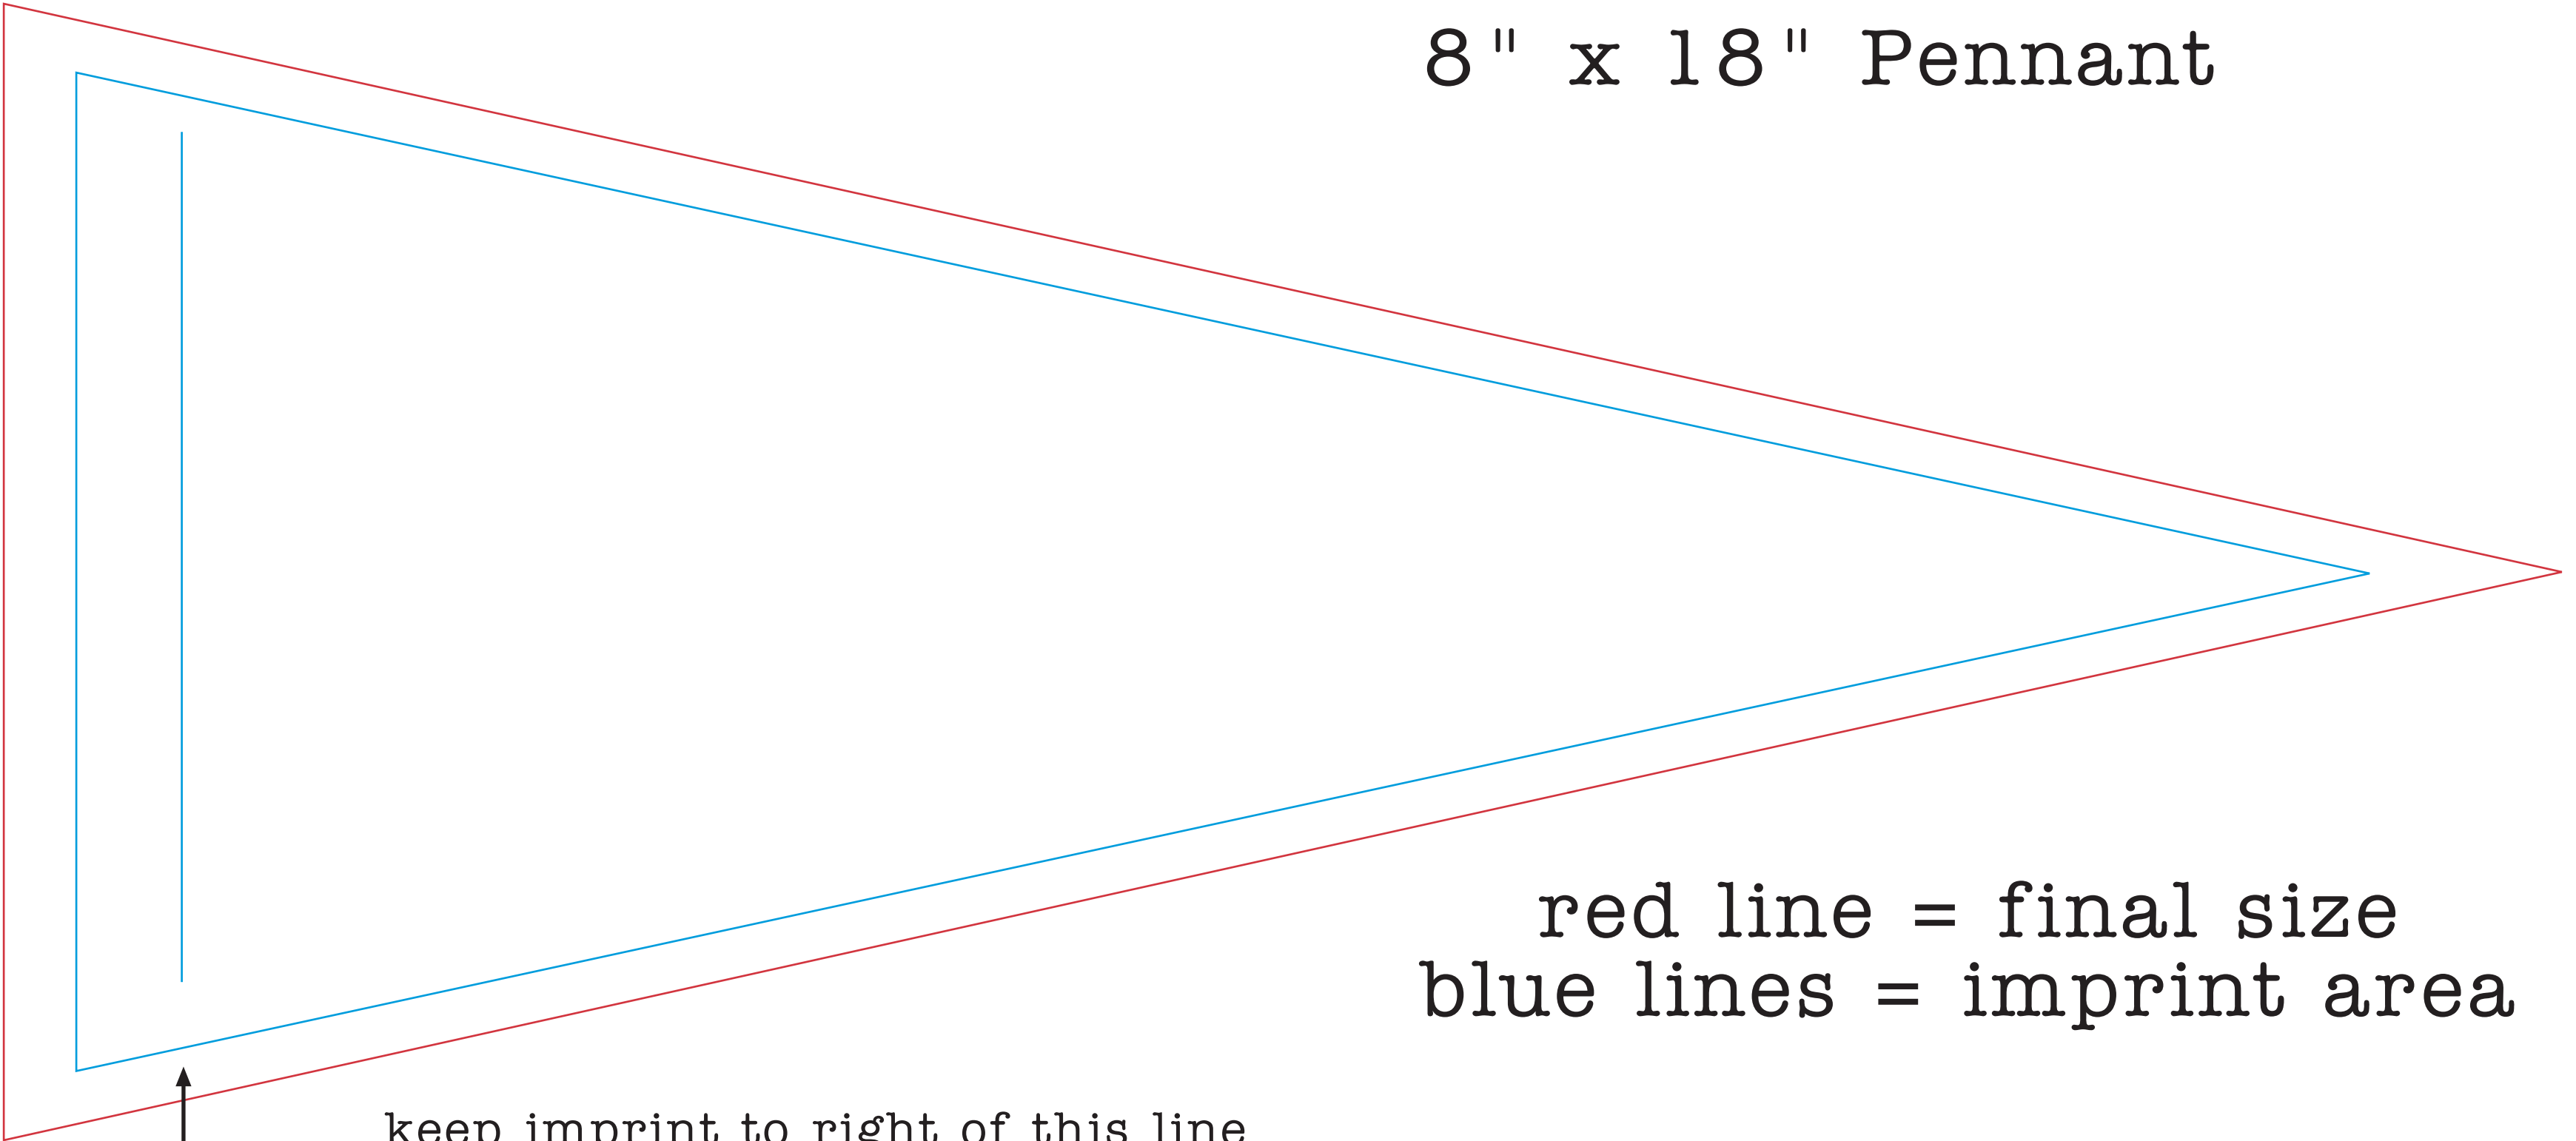

8" x 18" Pennant

red line = final size
blue lines = imprint area

keep imprint to right of this line
or it will be covered by the sewn strip