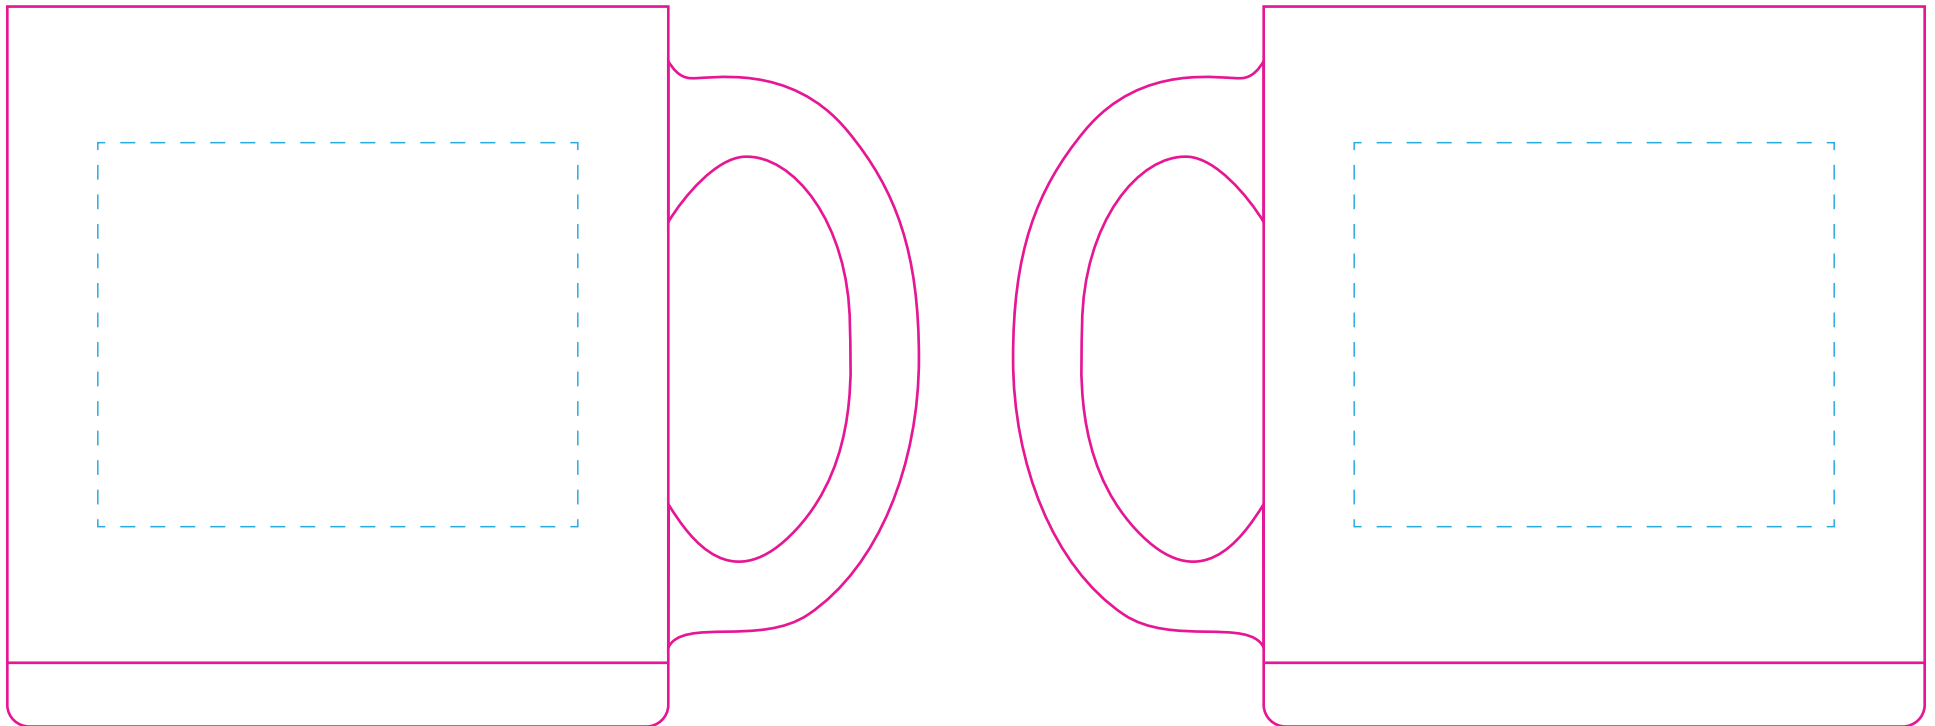

RQ24613/RQ24613CB - 13 OZ. RED EYE COFFEE MUG

PAD PRINT | STANDARD 3 COLORS MAX

Minimum Art Requirements

Pad Print

Minimum Text Height

1/16" ■ **LEGIBLE W/ FILL-IN**

© © SM TM ® ® SM TM 1/16" or smaller will fill-in or print like a dot

Minimum Line Width Minimum Line Gap

0.5pts | MIN
LINE
WIDTH

0.75pt | MIN
LINE
GAP

FRONT
2.5"W X 2"H

BACK
2.5"W X 2"H

*Our templates may and will change at any time. The proof mockup received after order is placed with the art showing on the item is an approximation and is not exactly to scale. See art at 100% scale

RQ24613/RQ24613CB - 13 OZ. RED EYE COFFEE MUG

SPECTRUM

FULL COLOR

Minimum Art Requirements

Spectrum/Digital Print

Minimum Text Height

■ 1/16" (0,0825") 8,75pts (still small but legible)	■ 3,5pts 1/32" smallest recommended	■ 7/32" 2,9pts legible, hard to see depending on the font	■ 1/54" 2,5pts barely legible	■ 1/64" 2,4pts not legible	■ 5/32" 2pts way too small
---	---	--	----------------------------------	-------------------------------	----------------------------------

Minimum Line Width Minimum Line Gap

.2pt MIN
LINE
WIDTH

.25pt MIN
LINE
GAP

FRONT
2.5"W X 2"H

BACK
2.5"W X 2"H

*Our templates may and will change at any time. The proof mockup received after order is placed with the art showing on the item is an approximation and is not exactly to scale. See art at 100% scale