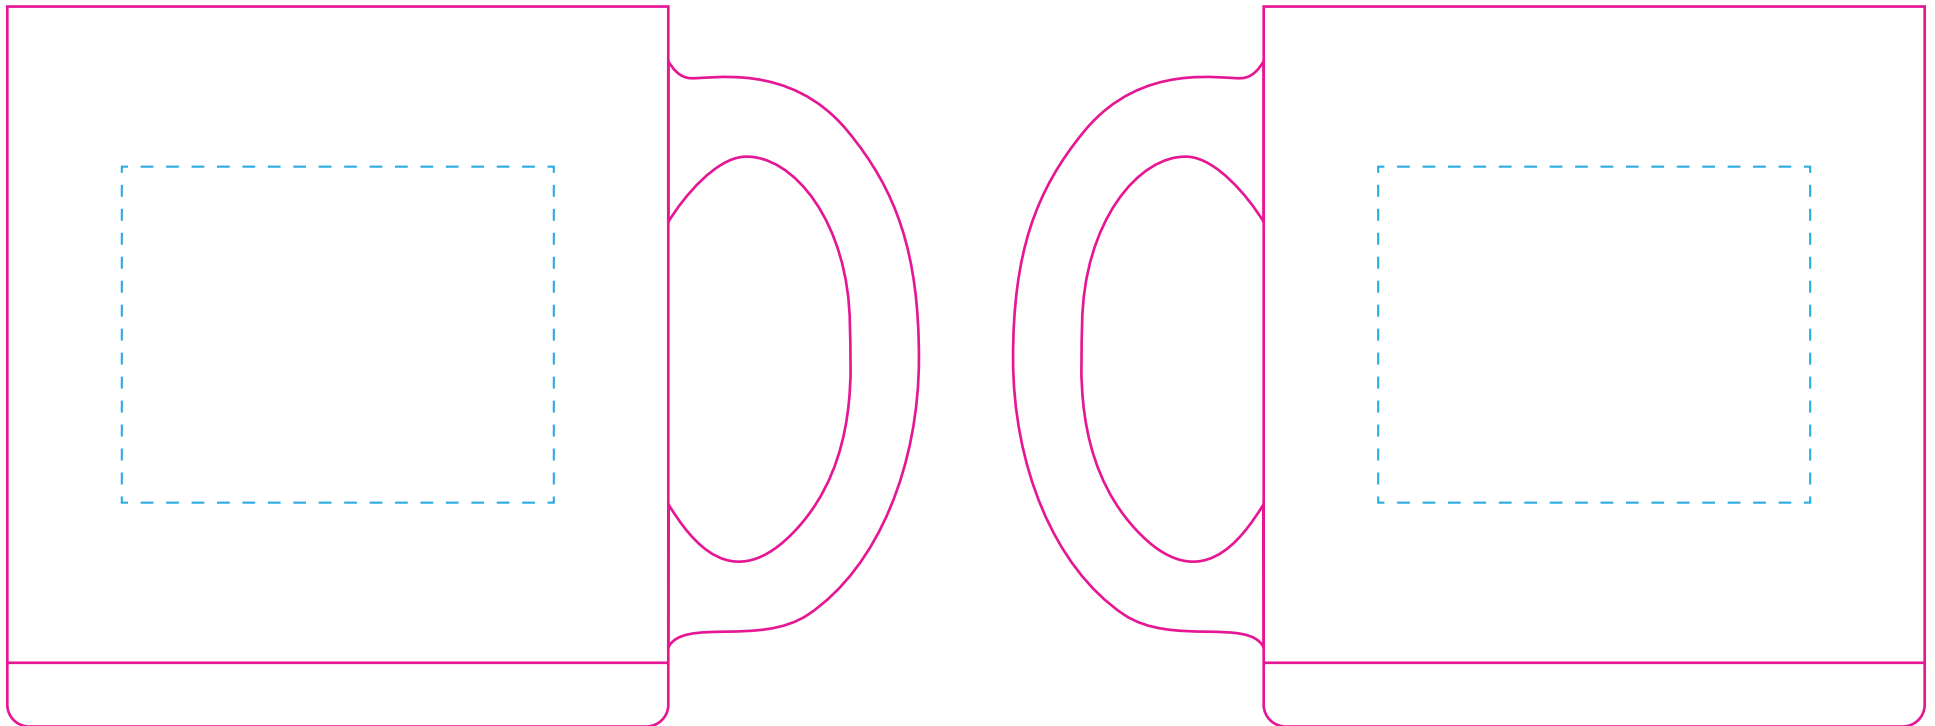

Minimum Line Width Minimum Line Gap

0.5pts | MIN
LINE
WIDTH

0.75pt | MIN
LINE
GAP

FRONT
2.5"W X 2"H

BACK
2.5"W X 2"H

*Our templates may and will change at any time. The proof mockup received after order is placed with the art showing on the item is an approximation and is not exactly to scale. See art at 100% scale

RQ24613/RQ24613CB - 13 OZ. RED EYE COFFEE MUG

SPECTRUM

FULL COLOR

Minimum Art Requirements

Spectrum/Digital Print

Minimum Text Height

■ 1/16" (0,0825") 8,75pts (still small but legible)	■ 3,5pts 1/32" smallest recommended	■ 7/32" 2,9pts legible, hard to see depending on the font	■ 1/54" 2,5pts barely legible	■ 1/64" 2,4pts not legible	■ 5/32" 2pts way too small
---	---	--	----------------------------------	-------------------------------	----------------------------------

Minimum Line Width Minimum Line Gap

.2pt MIN
LINE
WIDTH

.25pt MIN
LINE
GAP

FRONT
2.5"W X 2"H

BACK
2.5"W X 2"H

*Our templates may and will change at any time. The proof mockup received after order is placed with the art showing on the item is an approximation and is not exactly to scale. See art at 100% scale

1.5pt
MIN
LINE
GAP

FRONT
2.25"W X 1.75"H

BACK
2.25"W X 1.75"H

*Our templates may and will change at any time. The proof mockup received after order is placed with the art showing on the item is an approximation and is not exactly to scale. See art at 100% scale