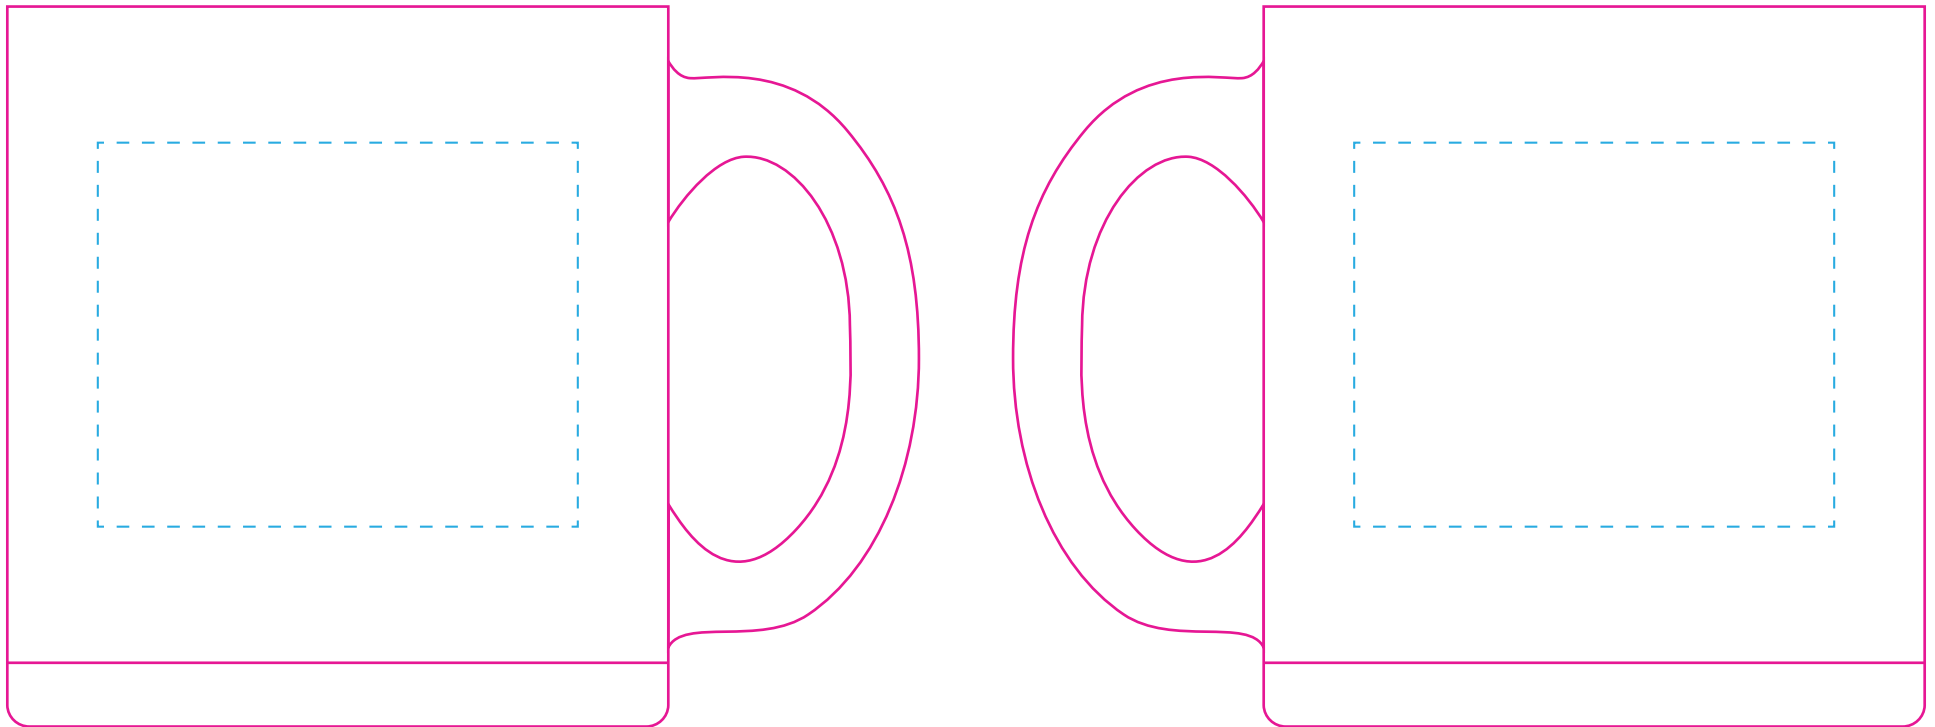

RQ24613/RQ24613CB - 13 OZ. RED EYE COFFEE MUG

SPECTRUM

FULL COLOR

Minimum Art Requirements

Spectrum/Digital Print

Minimum Text Height

Minimum Line Width   Minimum Line Gap

.2pt   MIN
LINE
WIDTH

.25pt   MIN
LINE
GAP

FRONT
2.5"W X 2"H

BACK
2.5"W X 2"H

*Our templates may and will change at any time. The proof mockup received after order is placed with the art showing on the item is an approximation and is not exactly to scale. See art at 100% scale