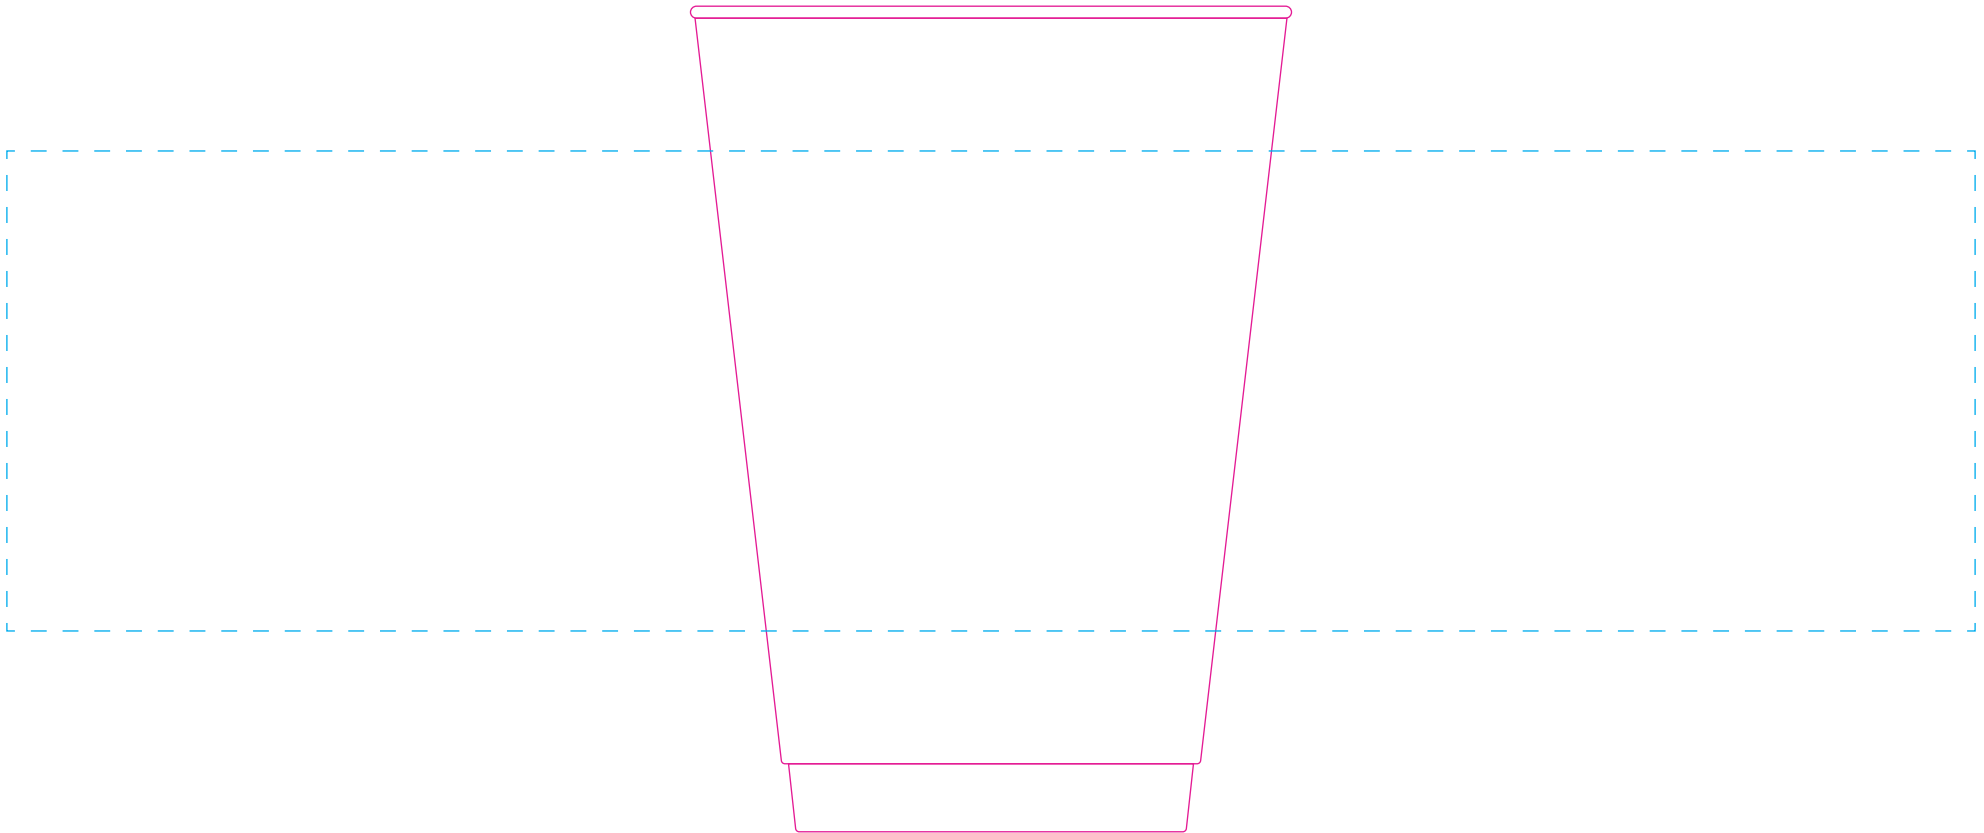

RQSIMPSON - 16 OZ FROST FLEX STADIUM CUP

SPECTRUM 360

FULL COLOR

Minimum Art Requirements

Spectrum/Digital Print

Minimum Text Height

Minimum Line Width   Minimum Line Gap

.2pt | MIN
LINE
WIDTH

.25pt | MIN
LINE
GAP

10.25"(W) X 2.5"(H)

*Our templates may and will change at any time. The proof mockup received after order is placed with the art showing on the item is an approximation and is not exactly to scale. See art at 100% scale