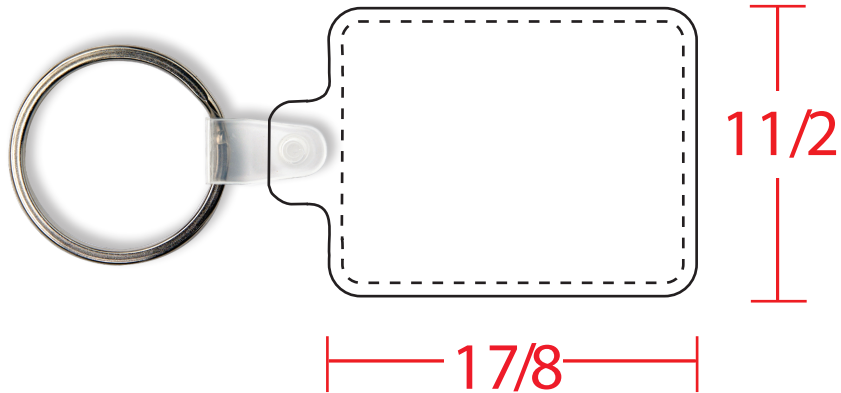

## Item #6310 – Medium Rectangle with RC & Tab

---

### Template Info

- Stock clip position shown for front and backside of product.
- Product does NOT include option for bleed-off printing.
- Hole/clip position is not repositionable and should be considered for imprint layout. Printing around hole and under clip is allowed.
- Imprint dimensions equal dotted line area on template.