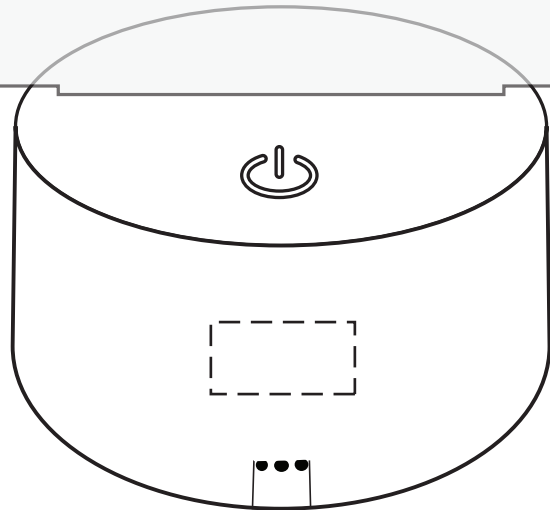

ACTUAL SIZE

1" x 1/2"

Side

ACTUAL SIZE

2" x 3/4"

Top

75% FOR VIEWING

Sprite Light-Up Writing Pad

ETA-SP25 - SIDE

75% FOR VIEWING

Sprite Light-Up Writing Pad

ETA-SP25 - TOP

Item #	Description
ETA-SP25	Sprite Light-Up Writing Pad

Your artwork will be sized to max imprint area unless otherwise requested. Due to the orientation of some logos, your artwork may be sized smaller than the imprint area listed here or in the catalog to achieve a uniform, non-distorted imprint.