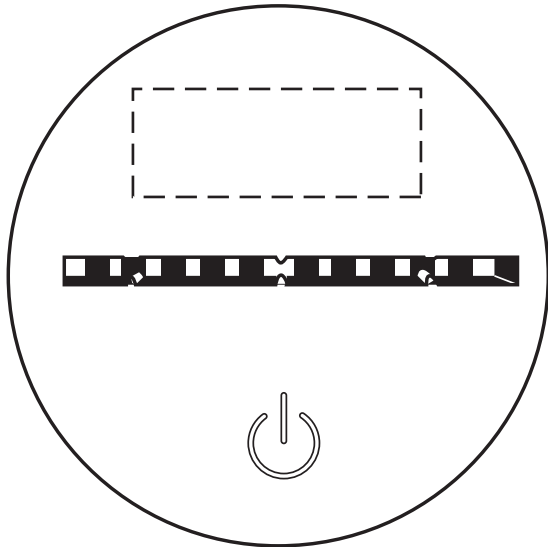

ACTUAL SIZE

1" x 1/2"

Side

ACTUAL SIZE

2" x 3/4"

Top

75% FOR VIEWING

Sprite Light-Up Writing Pad

ETA-SP25 - SIDE

75% FOR VIEWING

Sprite Light-Up Writing Pad

ETA-SP25 - TOP

Item #	Description
ETA-SP25	Sprite Light-Up Writing Pad

Your artwork will be sized to max imprint area unless otherwise requested. Due to the orientation of some logos, your artwork may be sized smaller than the imprint area listed here or in the catalog to achieve a uniform, non-distorted imprint.