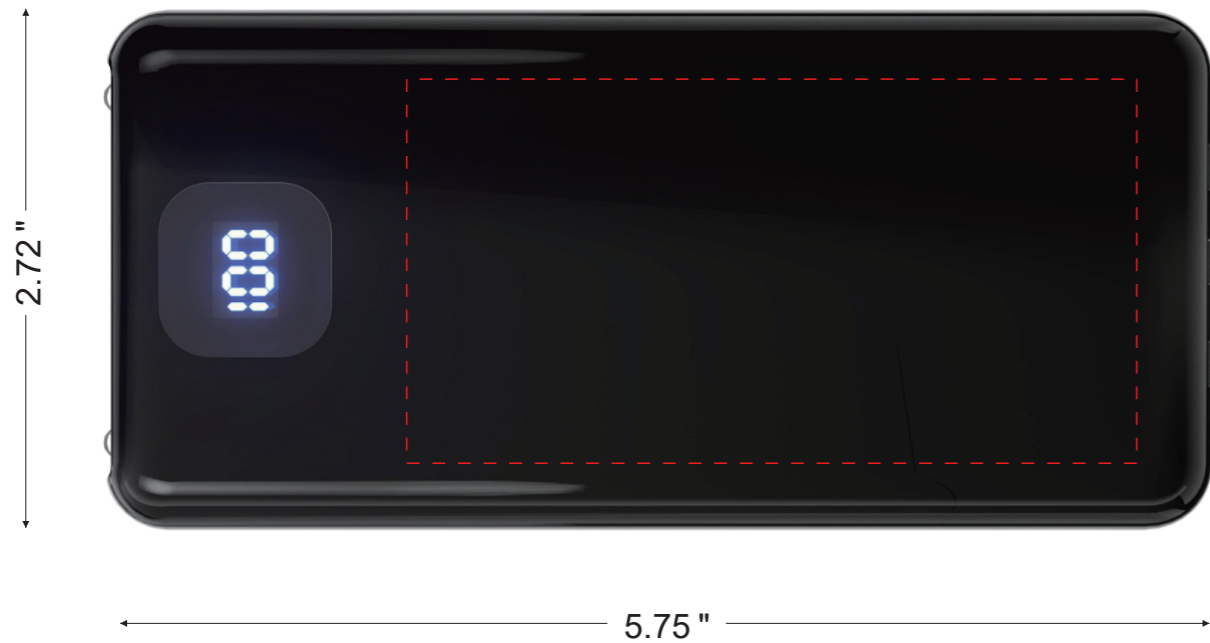

Product Information

Product Name: 10,000mAh Power Bank With Built-In Charging Cables

SKU: 310597

Product Size: 5.75"W x 2.72"H x 1.14"D **Imprint Area:** Front : Max Imprint Size: 3.8"W x 2"H

* Note: The specific printing dimensions are determined by the artwork shape and the overall effect, with printing centered.

Due to product material, small text and details are not recommended.

Horizontal orientation

Suitable for artwork where the length is close to or less than the height when the logo is upright.

Vertical orientation

Suitable for artwork where the length is significantly greater than the height when the logo is upright.