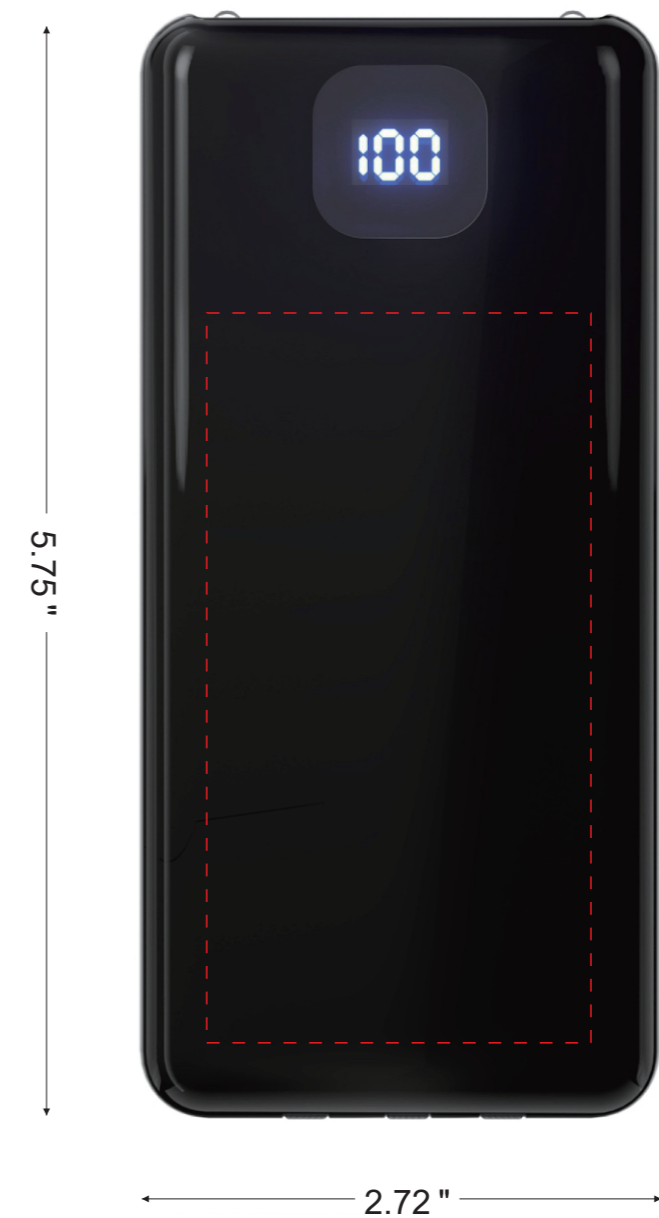

Product Information

Product Name: 10,000mAh Power Bank With Built-In Charging Cables

SKU: 310597

Product Size: 5.75"W x 2.72"H x 1.14"D **Imprint Area:** Front : Max Imprint Size: 3.8"W x 2"H

* Note: The specific printing dimensions are determined by the artwork shape and the overall effect, with printing centered.

Due to product material, small text and details are not recommended.

Horizontal orientation

Suitable for artwork where the length is close to or less than the height when the logo is upright.

Vertical orientation

Suitable for artwork where the length is significantly greater than the height when the logo is upright.