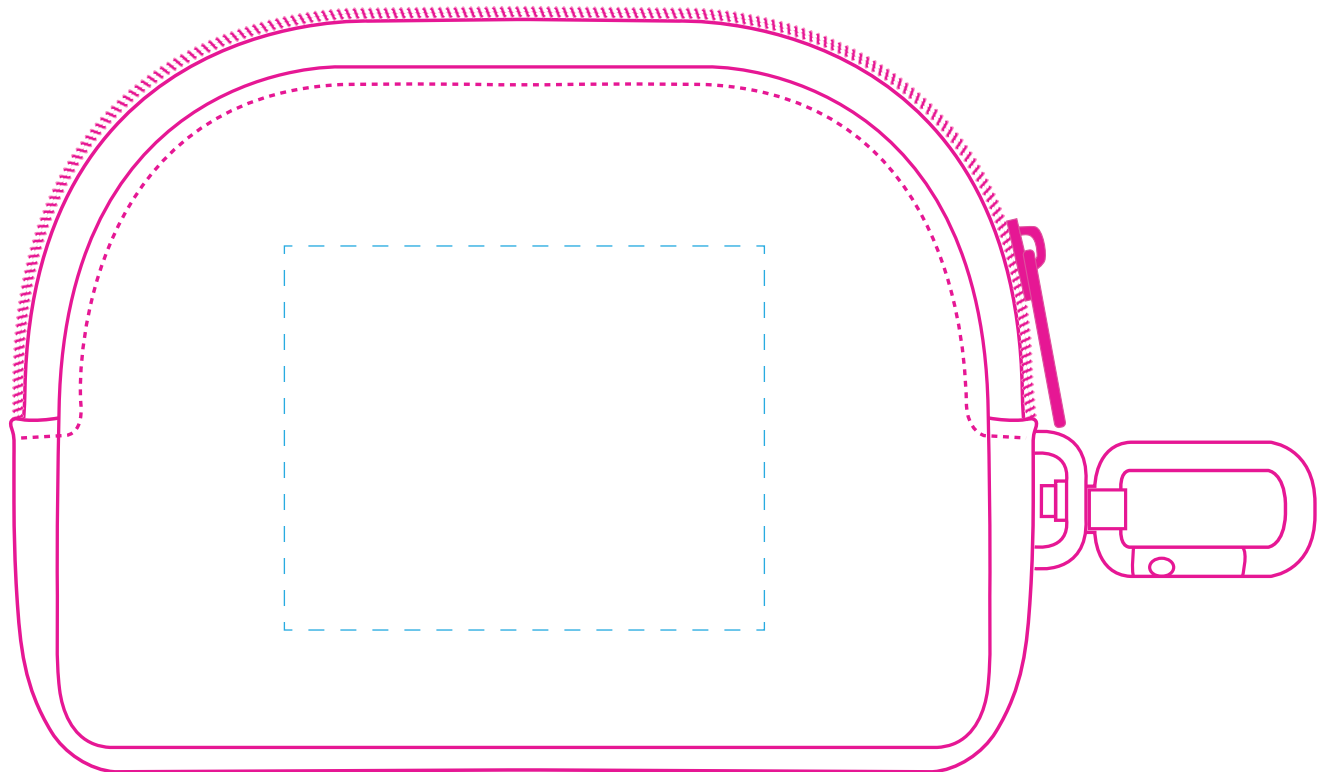

0.25pt  
MIN  
LINE  
WIDTH

0.75pt  
MIN  
LINE  
GAP

\*Our templates may and will change at any time. The proof mockup received after order is placed with the art showing on the item is an approximation and is not exactly to scale. See art at 100% scale

# GFT25803 - CAPE TOWN SET

SD25104

HEAT TRANSFER

FULL COLOR

FRONT  
2.5"(W) X 2"(H)

BACK  
2.5"(W) X 2"(H)

## Minimum Art Requirements

Heat Transfer

Minimum Text Height

1/16" ■ MIN TEXT HEIGHT

1/32" ■ NOT LEGIBLE

© SM TM 1/16" or smaller will fill-in or print like a dot

Minimum Line Width Minimum Line Gap

0.25pt | MIN  
LINE  
WIDTH

0.75pt | MIN  
LINE  
GAP

\*Our templates may and will change at any time. The proof mockup received after order is placed with the art showing on the item is an approximation and is not exactly to scale. See art at 100% scale