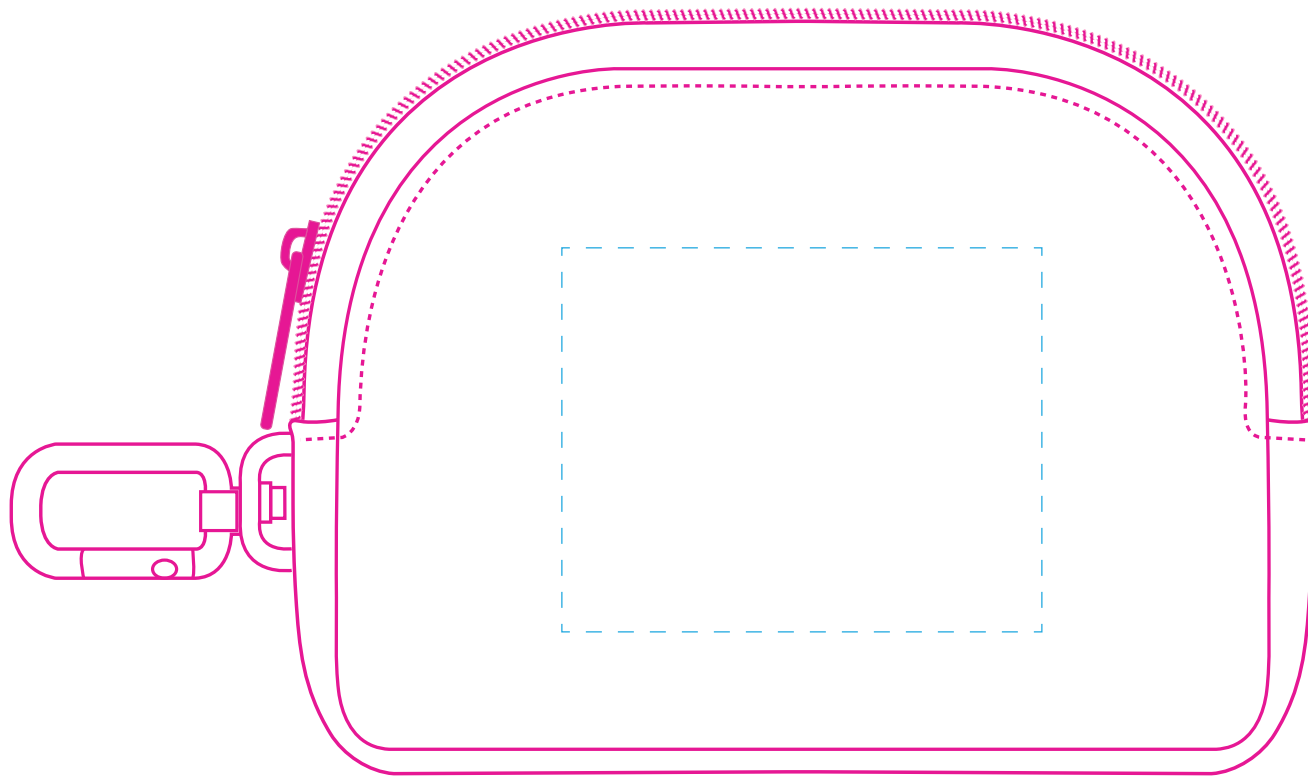

GFT25803 - CAPE TOWN SET

SD25104

HEAT TRANSFER

FULL COLOR

FRONT
2.5"(W) X 2"(H)