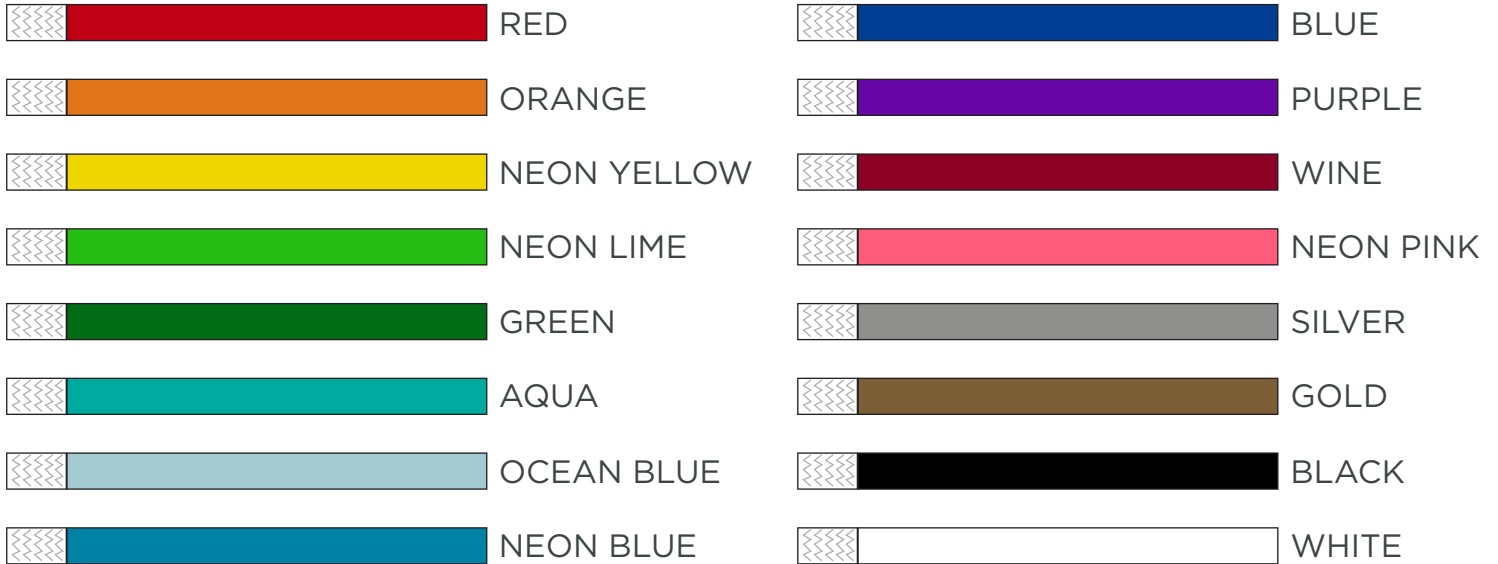

**25% TO SIZE  
ITEM COLORS**

**MAX IMPRINT AREA:  
7" X 0.50"**

WE USE SOY BASED RISOGRAPH INKS ON THIS ITEM WHICH ARE SLIGHTLY TRANSPARENT AND MAY CHANGE BASED ON THE COLOR OF THE PAPER THEY ARE PRINTED ON

**CANNOT PRINT WHITE**

**SCREEN PRINT (1C MAX): BLACK, GOLD, SILVER (CHOOSE 1)**

Verify **imprint color, size, location, and spelling.**

Colors on the screen will vary from the actual print.

PDFs visually distort characters but will not affect print.