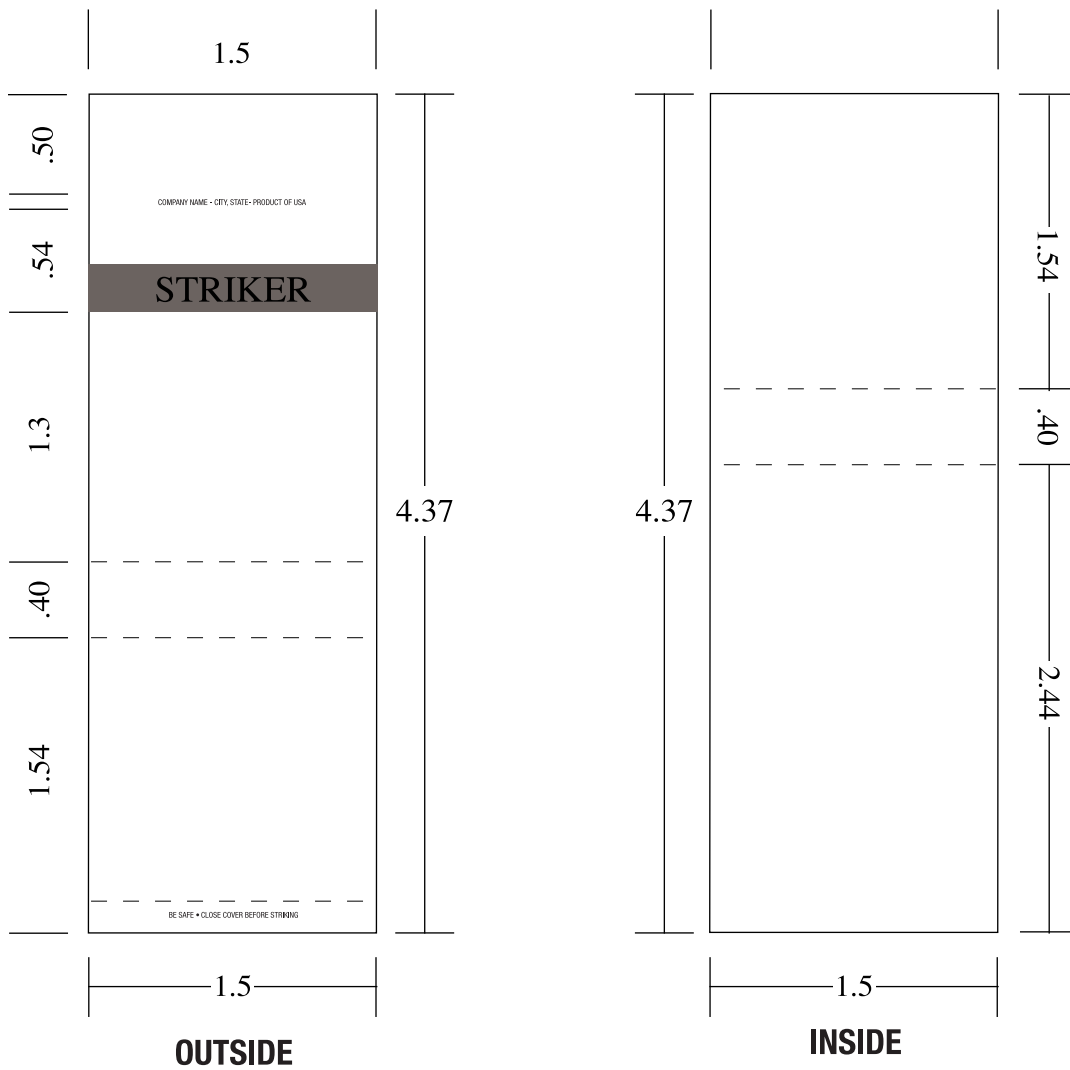

Item # 2038-QS
Deluxe 20-Stem Matchbook
 All measurements are in decimal inches

- ### Art Guidelines
- Digital artwork must be Macintosh compatible.
 - Spot color jobs must be supplied as Adobe Illustrator files with all fonts converted to outlines & Pantone colors specified.
 - 4/color process jobs must be Photoshop compatible and supplied as a CMYK TIFF, EPS or JPEG file at 300 ppi.
 - One-color jobs must be supplied as Illustrator files or Photoshop compatible grayscale images at 300 ppi.
 - RGB colors, GIF files and other applications are not acceptable.