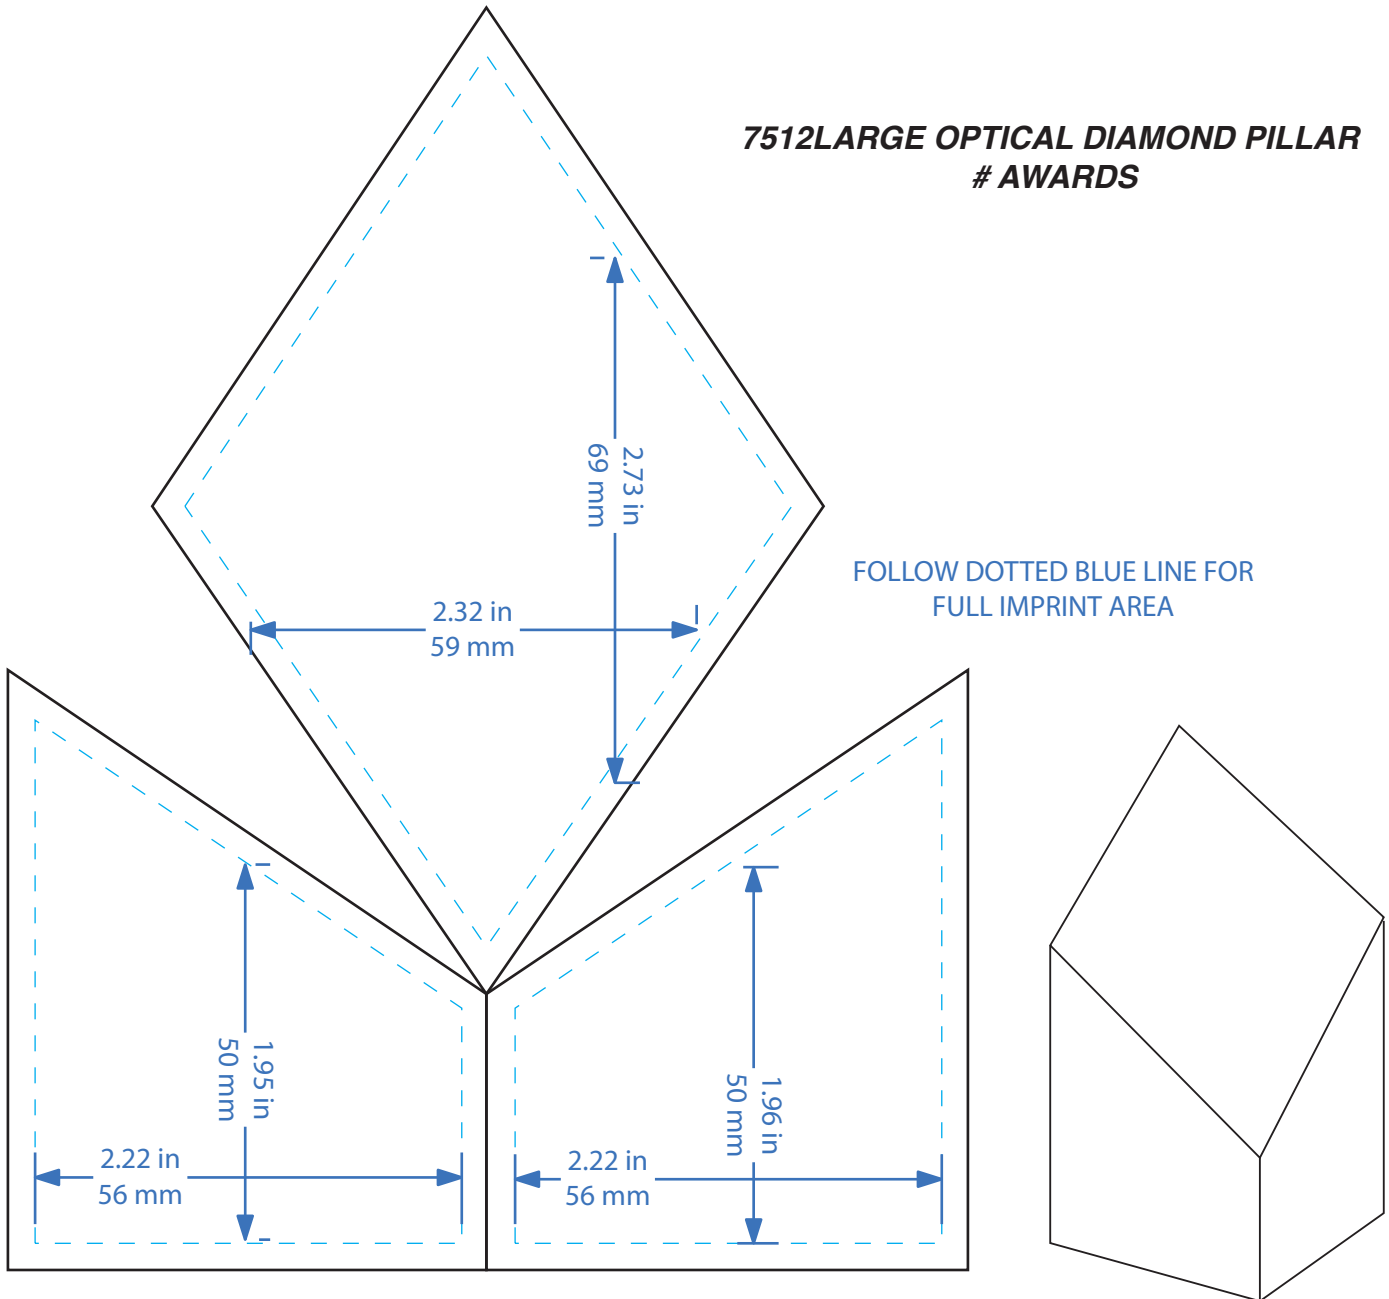

**ART SHOWN IN BLACK
WILL BE DEEP ETCHED**

— ETCH ON TOP / LEFT FRONT / RIGHT FRONT —
00000000 COMPANY ITEM DEEP ETCH INIT 1/5/16

ART ALTERED FOR QUALITY ETCH

**7512LARGE OPTICAL DIAMOND PILLAR
AWARDS**

**DASHED LINE INDICATES ETCH
AREA - WILL NOT IMPRINT**

**APPROXIMATE
REPRESENTATION**