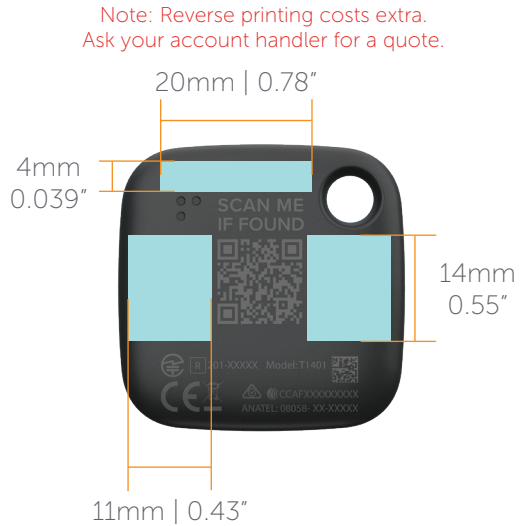

Product Dimensions: 37.8mm x 37.8mm

Product Dimensions: 1.4" x 1.4"

Printable areas in blue ■

FRONT

BACK

Place artwork here