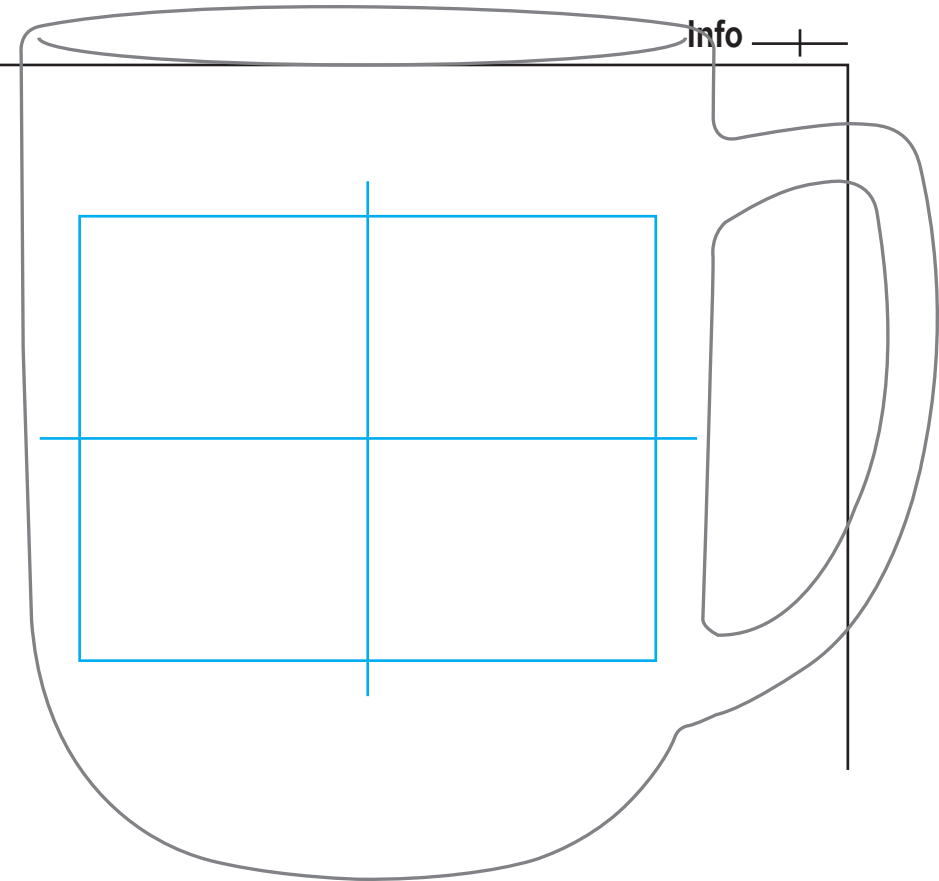

87750: 17 oz. Duo-Tone Noble Collection

Maroon, Green, Blue, Black

Info