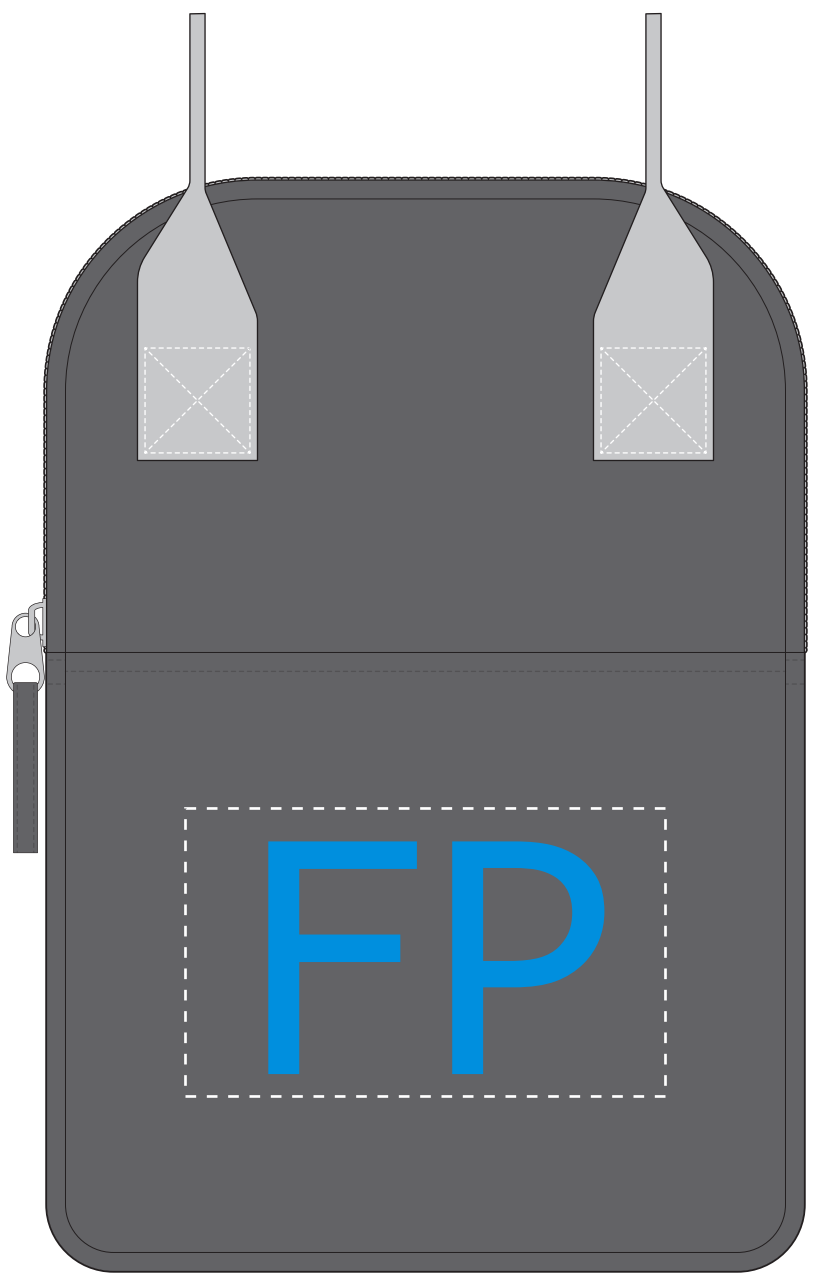

Dimensions: 8.3"W x 11"H x 5.1"D

Material(s): rPET 600D/rPET 150D

Primary Imprint Method: Screen Print | **Max Imprint Color(s):** XXX

Imprint Location	Location Name	Size
FP	Front Pocket	5"W X 3"H

Standard Imprint Position
50% Actual Size

Imprint Area
100% Actual Size

Dimensions: 8.3"W x 11"H x 5.1"D

Material(s): rPET 600D/rPET 150D

Primary Imprint Method: Heat Transfer | **Max Imprint Color(s):** 4 Spot Colors / 4CP

Imprint Location	Location Name	Size
FP	Front Pocket	5"W X 3"H

Standard Imprint Position
50% Actual Size

Imprint Area
100% Actual Size