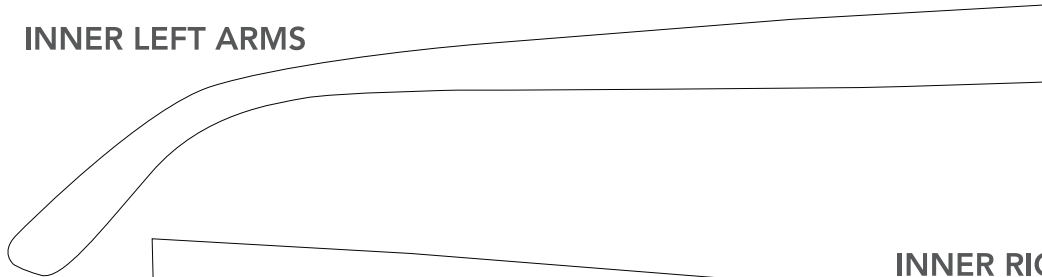

# BLUE LIGHT GLASSES

**Artwork Layout**

NOTE: ART SHOWN AT 100%

**OUTER RIGHT ARMS**

**OUTER LEFT ARMS**

**INNER LEFT ARMS**

**INNER RIGHT ARMS**

# GLASSES POUCH

Artwork Layout

NOTE: ART SHOWN AT 60%

POUCH FRONT

POUCH BACK