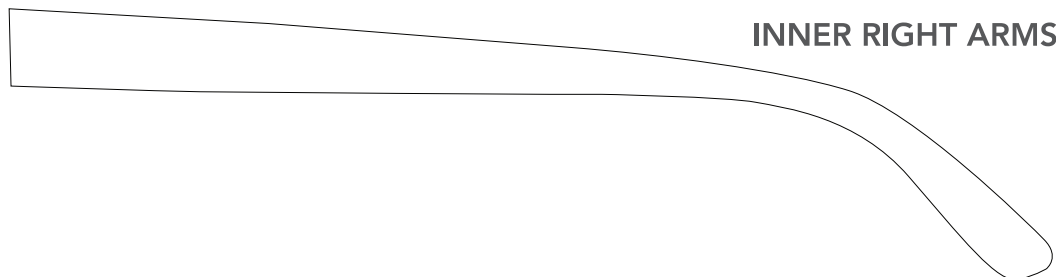

# BLUE LIGHT GLASSES

**Artwork Layout**

NOTE: ART SHOWN AT 100%

**OUTER RIGHT ARMS**

**OUTER LEFT ARMS**

**INNER LEFT ARMS**

**INNER RIGHT ARMS**

# GLASSES POUCH

Artwork Layout

NOTE: ART SHOWN AT 60%

POUCH FRONT

POUCH BACK