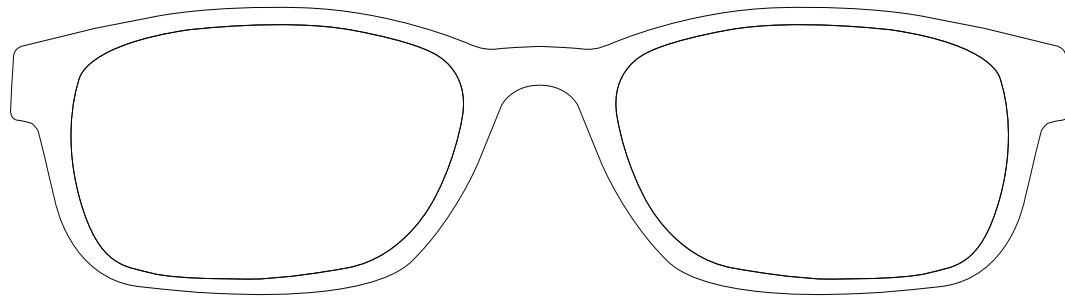

# BLUE LIGHT GLASSES

**Artwork Layout**

NOTE: ART SHOWN AT 100%

**OUTER RIGHT ARMS**

**OUTER LEFT ARMS**

**INNER LEFT ARMS**

**INNER RIGHT ARMS**

# GLASSES POUCH

Artwork Layout

NOTE: ART SHOWN AT 60%

POUCH FRONT

POUCH BACK

# TORTOISE SHELL

Artwork Layout

NOTE: ART SHOWN AT 100%