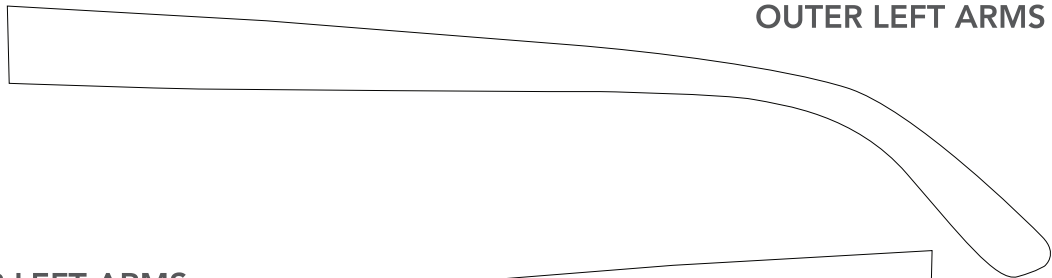

# BLUE LIGHT GLASSES

**Artwork Layout**

NOTE: ART SHOWN AT 100%

**OUTER RIGHT ARMS**

**OUTER LEFT ARMS**

**INNER LEFT ARMS**

**INNER RIGHT ARMS**

# GLASSES POUCH

Artwork Layout

NOTE: ART SHOWN AT 60%

POUCH FRONT

POUCH BACK