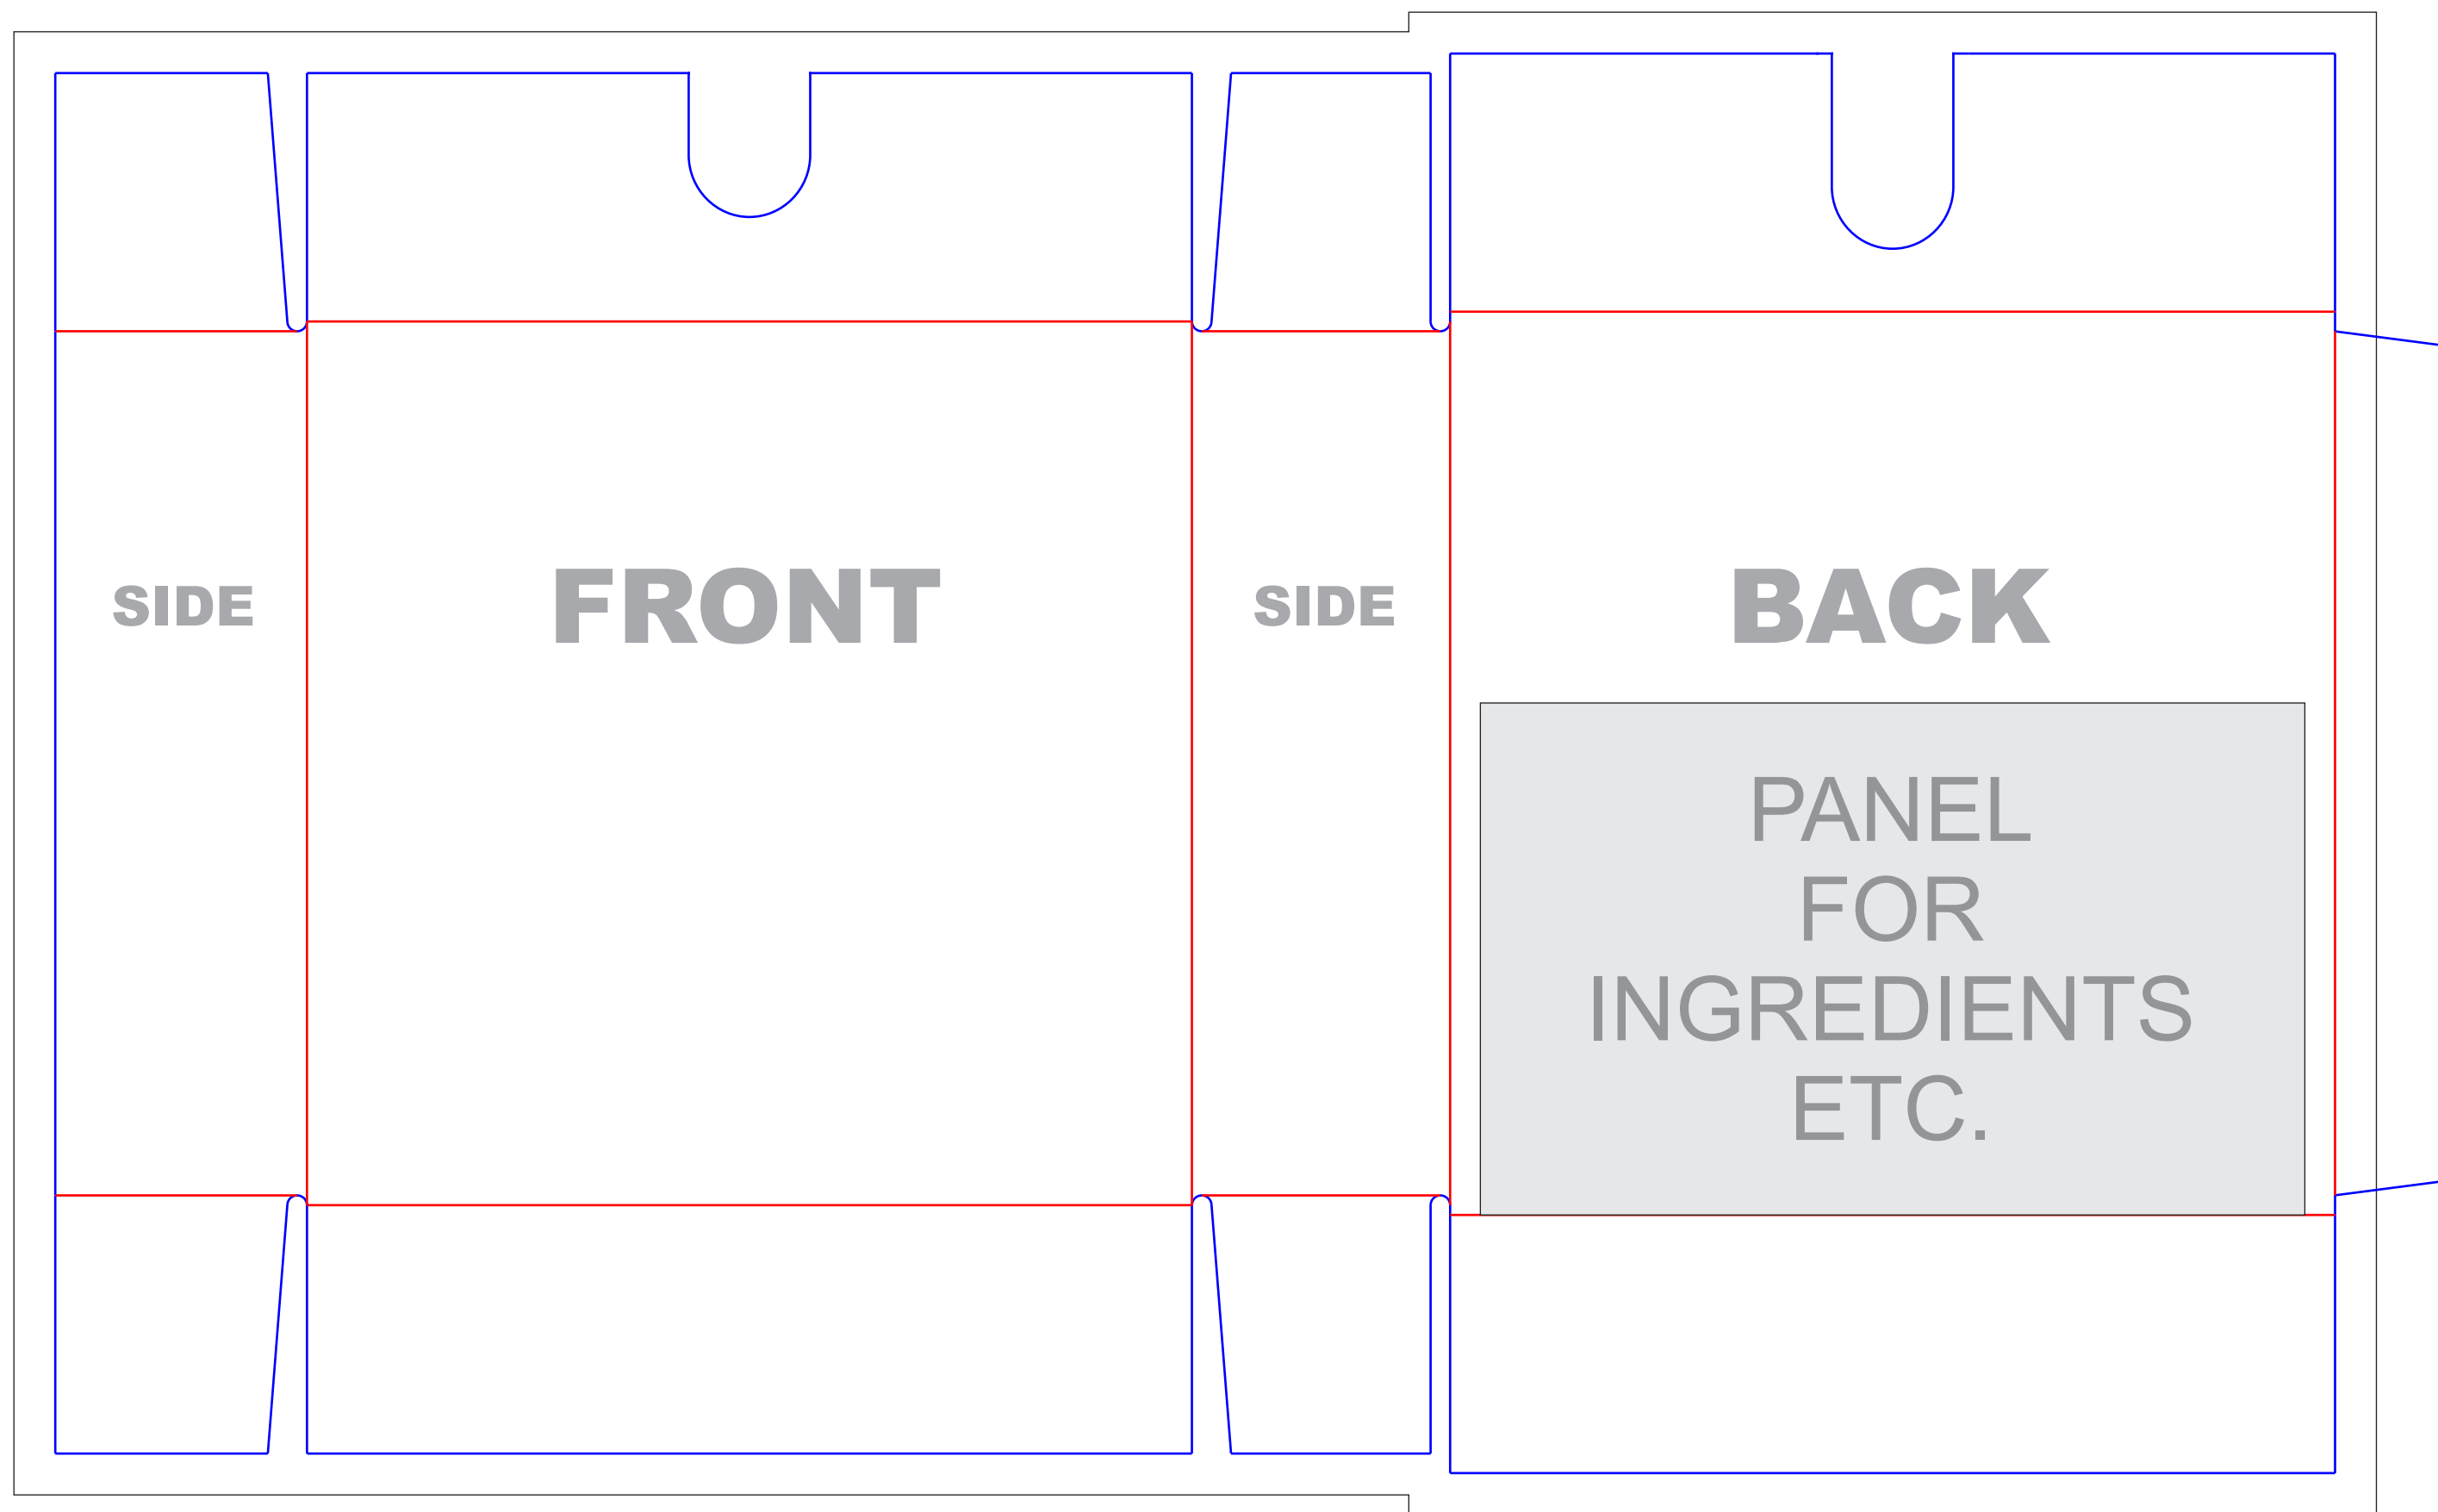

## CUSTOM BOX

- Blue Cut Lines Do NOT Print.

- Red Fold Lines Do NOT Print.

- Black Layout Lines are Bleed Areas

ART MUST EXTEND TO BLEED LINE

Actual Size (100%)