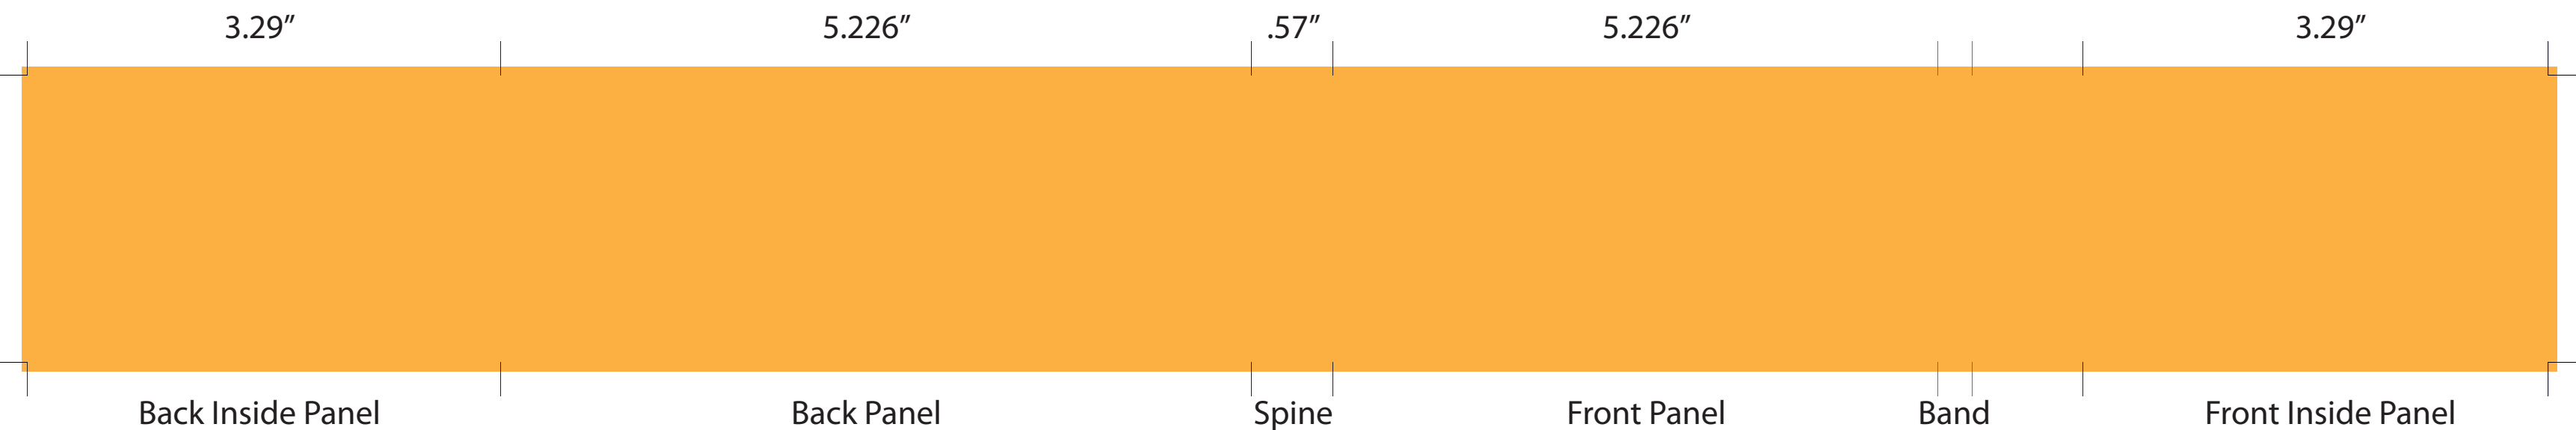

Gemline®

On Trend | On Time | On Budget™

MOLESKINE
Legendary notebooks

Large Book Custom Band Template

100% to scale

Template Details

- 1/16" bleed is included on template
- Band cropmarks show approximately where band will fall