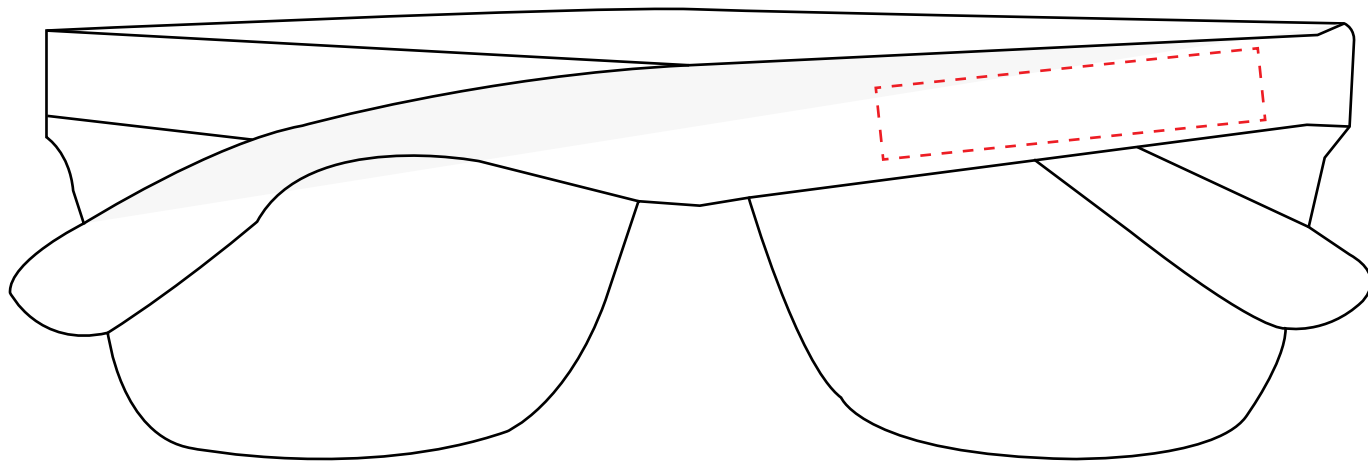

# Smoke Mirror Lens No Frame Sunglasses

**IMPRINT AREA:**  
**LEFT TEMPLE: 2" x 3/8"**  
**ALT. IMPRINT AREA:**  
**RIGHT TEMPLE: 2" x 3/8"**

**IMPRINT: 2" x 3/8"**

scaled proportionally

### ITEM COLORS AVAILABLE:

Black

This template reflects our most accurate product information based on current inventory and print experiences and is subject to change.

Template sizes are not necessarily to scale and are primarily for position.