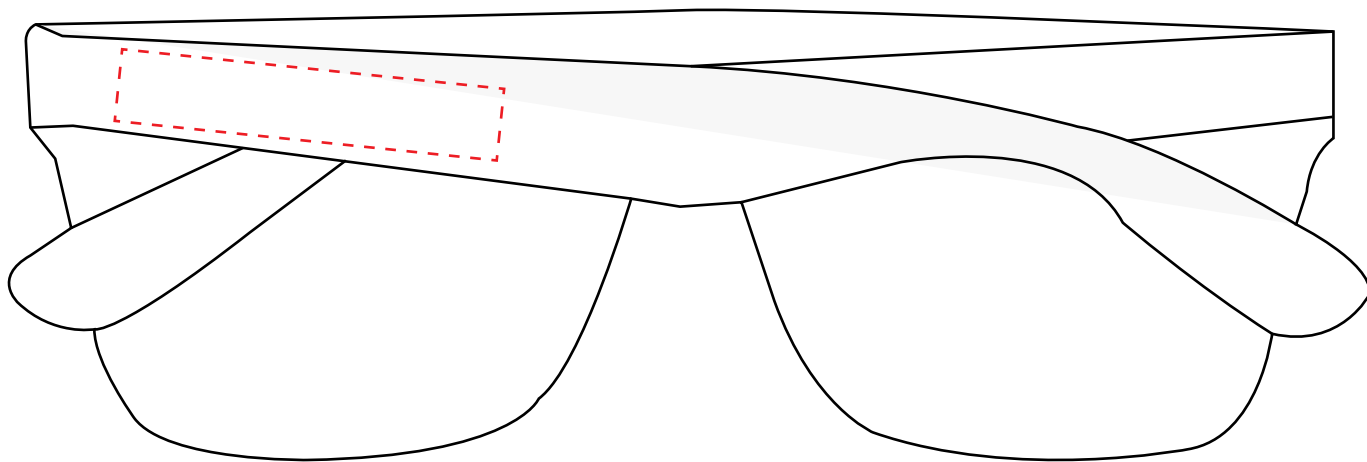

# Smoke Mirror Lens No Frame Sunglasses

**IMPRINT AREA:**  
**LEFT TEMPLE: 2" x 3/8"**  
**ALT. IMPRINT AREA:**  
**RIGHT TEMPLE: 2" x 3/8"**

**IMPRINT: 2" x 3/8"**

scaled proportionally

### ITEM COLORS AVAILABLE:

Black

This template reflects our most accurate product information based on current inventory and print experiences and is subject to change.

Template sizes are not necessarily to scale and are primarily for position.