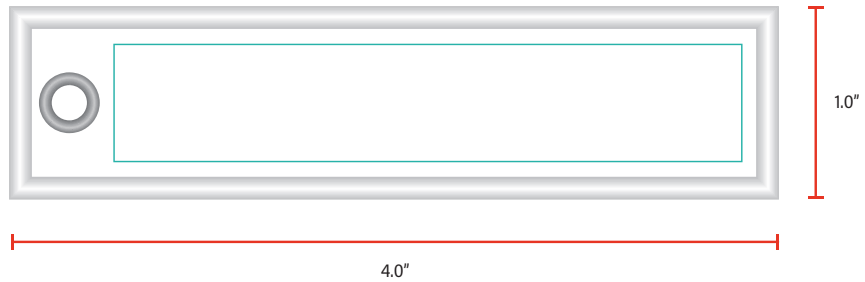

Product Imprint Template

Sublimated Flight Keytag

Product Number: KTSUB

Style: 4" x 1" Imprint Area: 3.26" x .6"

Style: 5" x 1" Imprint Area: 4.14" x .87"

Imprint: Sublimation

● SAFETY LINE

● SAFETY LINE