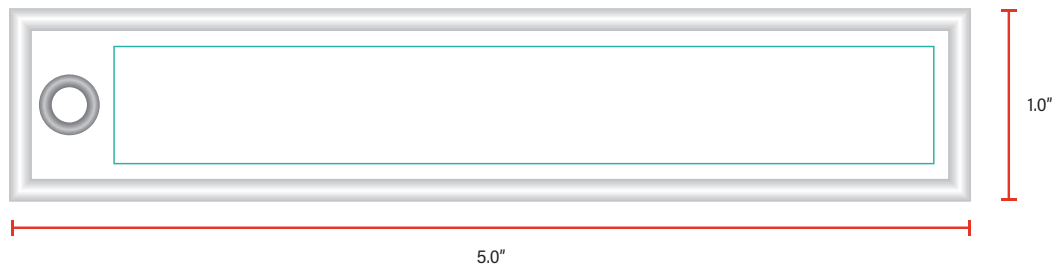

Product Imprint Template

Sublimated Flight Keytag

Product Number: KTSUB

Style: 4" x 1" Imprint Area: 3.26" x .6"

Style: 5" x 1" Imprint Area: 4.14" x .87"

Imprint: Sublimation

● SAFETY LINE

● SAFETY LINE