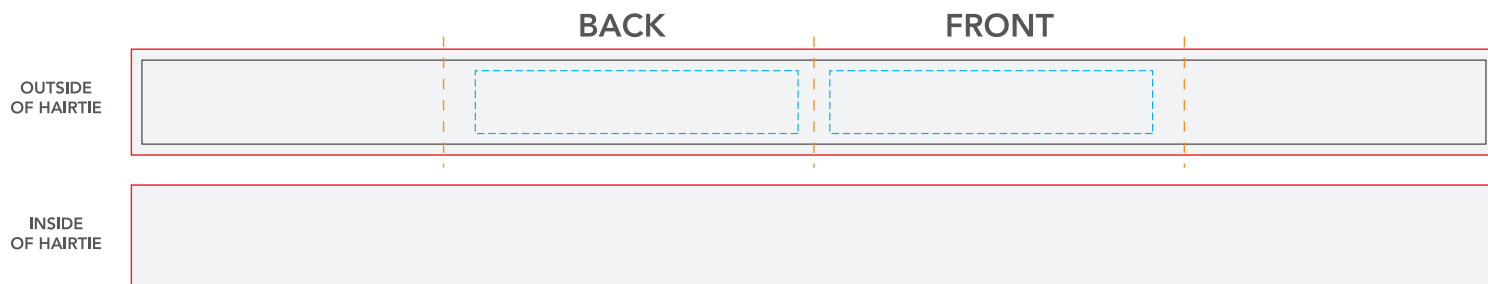

KNOTTED HAIR TIE SET

Artwork Layout

NOTE: ART SHOWN AT 70%
Flat Dimensions: 10" W X .625" H
Assembled Dimensions: 2.75" W X .625" H

Blue dotted line marks artwork safe zone

All artwork must bleed to red line

Orange dotted line marks fold / knot line

Black line marks product edge

DESIGN INFORMATION

Base product offering uses the same artwork for all 3 Hairties and Inside of Hairties are white
Different artwork can be applied to hairties as an add-on (use second page)
Inside of Hairties can be changed to only solid colors as an add-on (use second page)

KNOTTED HAIR TIE SET

UPGRADE TO UNIQUE DESIGNS

Artwork Layout

NOTE: ART SHOWN AT 70%
Flat Dimensions: 10" W X .625" H
Assembled Dimensions: 2.75" W X .625" H

Blue dotted line marks artwork safe zone

All artwork must bleed to red line