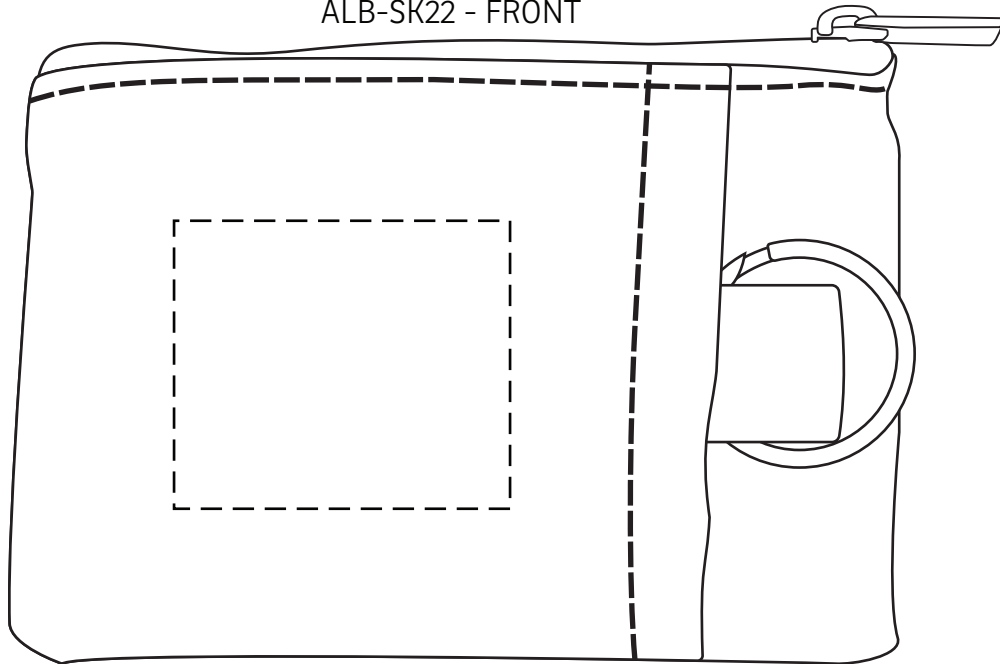

IMPRINT AREA:

1-3/4" x 1-1/2"

ACTUAL SIZE

AeroLOFT™ Stash Key Wallet
ALB-SK22 - FRONT

Item #	Description
ALB-SK22	AeroLOFT™ Stash Key Wallet

Your artwork will be sized to max imprint area unless otherwise requested. Due to the orientation of some logos, your artwork may be sized smaller than the imprint area listed here or in the catalog to achieve a uniform, non-distorted imprint.