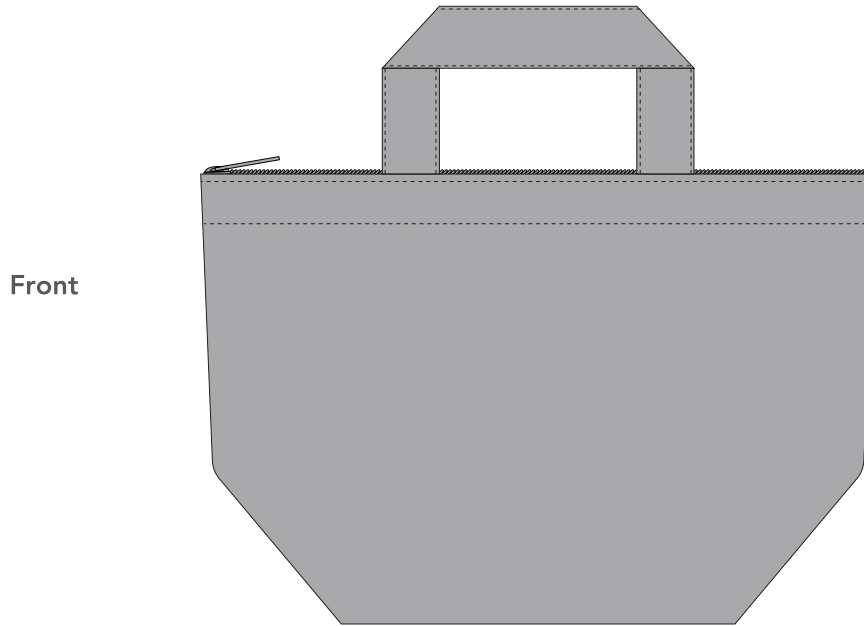

RECYCLED CANVAS LUNCH COOLER - SMALL

Artwork Layout

NOTE: ART SHOWN AT 29.3%

Final Dimensions: 12.0 W x 7.75 H x 4.75 D

Black line marks product edge
Black Dotted Line marks Stitch Line

DESIGN INFORMATION

This is a CMYK printed product, PMS colors are for reference only.
Color bleeding may occur within the artwork and edges of artwork may not be crisp
Complex images and details in raster images may bleed together and not be clear
Trims are available in stock colors; refer to trim page for more info
For best artwork results, we recommend 1mm line thickness for lines and spacing

RECYCLED CANVAS LUNCH COOLER - SMALL

Artwork Layout

NOTE: ART SHOWN AT 29.3%

Blue dotted line marks artwork safe zone

All artwork must bleed to red line

Black line marks product edge

Black Dotted Line marks Stitch Line

DESIGN INFORMATION

Select from a choice of 10 stock color trims sets
Zipper teeth, tape, and metal pull must match

RECYCLED CANVAS LUNCH COOLER - SMALL

HANG TAG

Artwork Layout

NOTE: ART SHOWN AT 100%
Final Dimensions: 1.75"W x 2.875"H