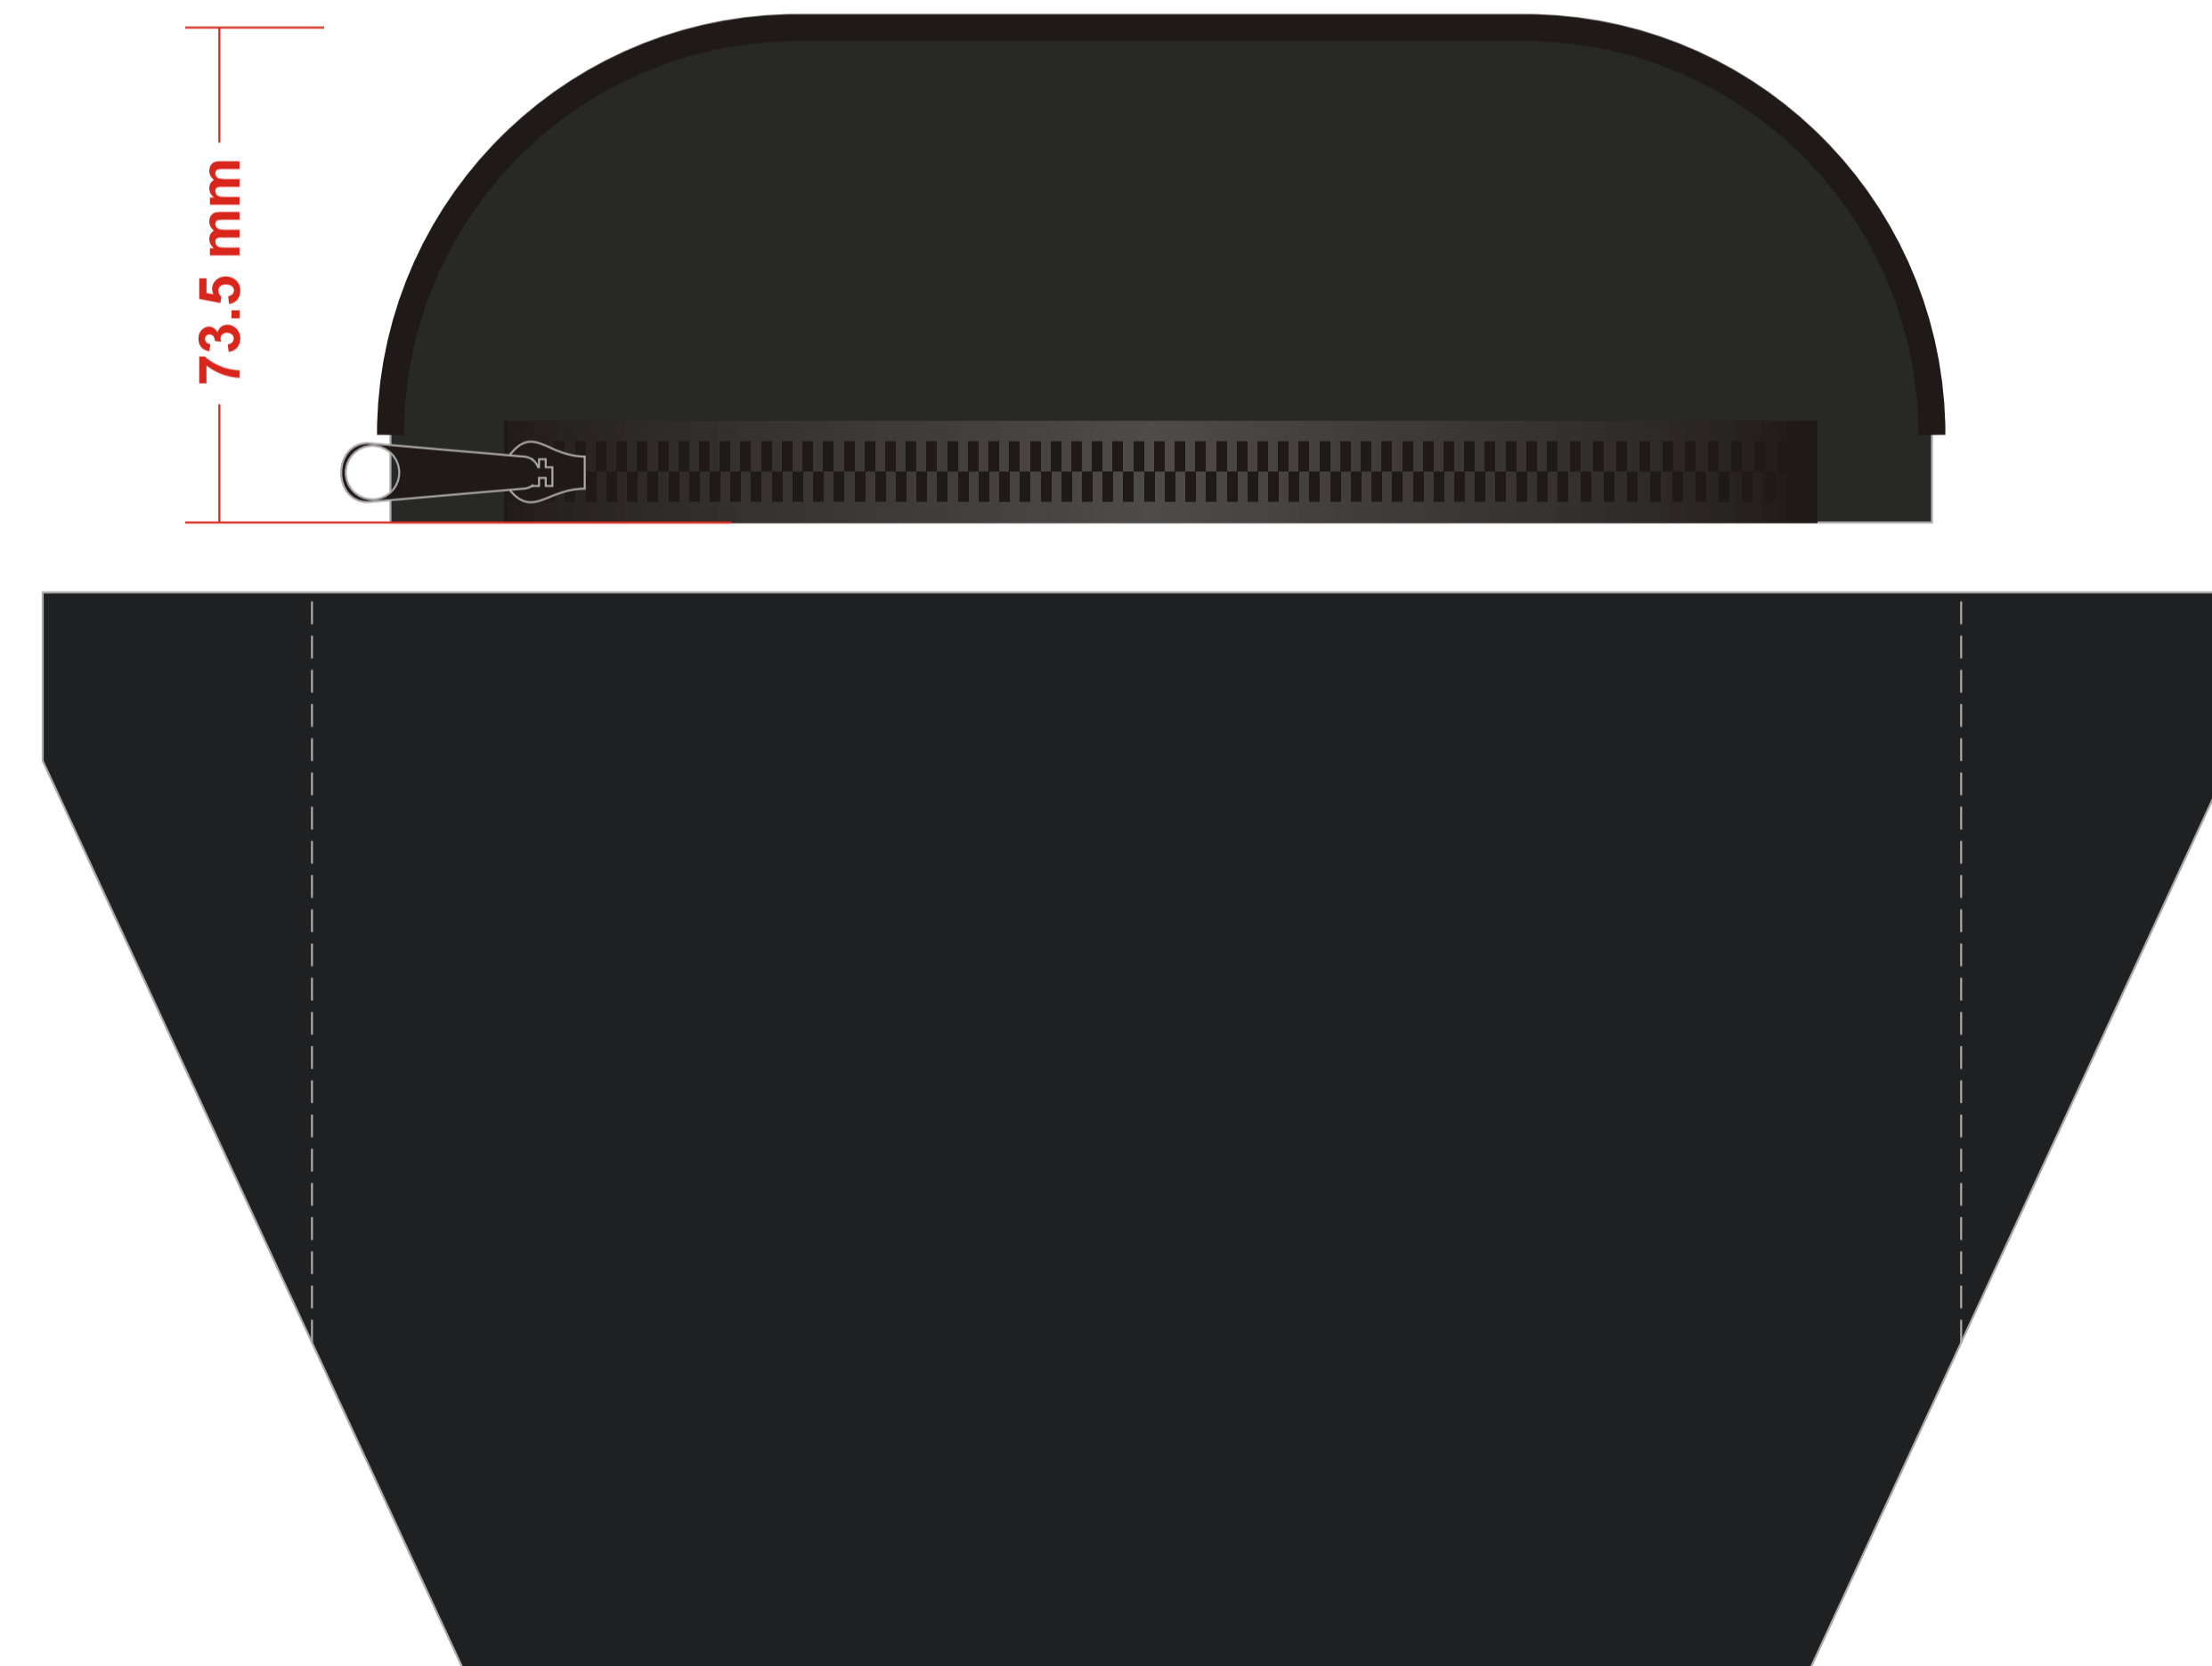

Order No: Template

Material Fanny Pack sublimation full color waist running sports bag

BodyColor Black

ToPrint See the logo

FontStyle

Total Quantity

FontColor gold

Size Fanny Pack sublimation full color waist running sports bag

Top View

Front View

Back View