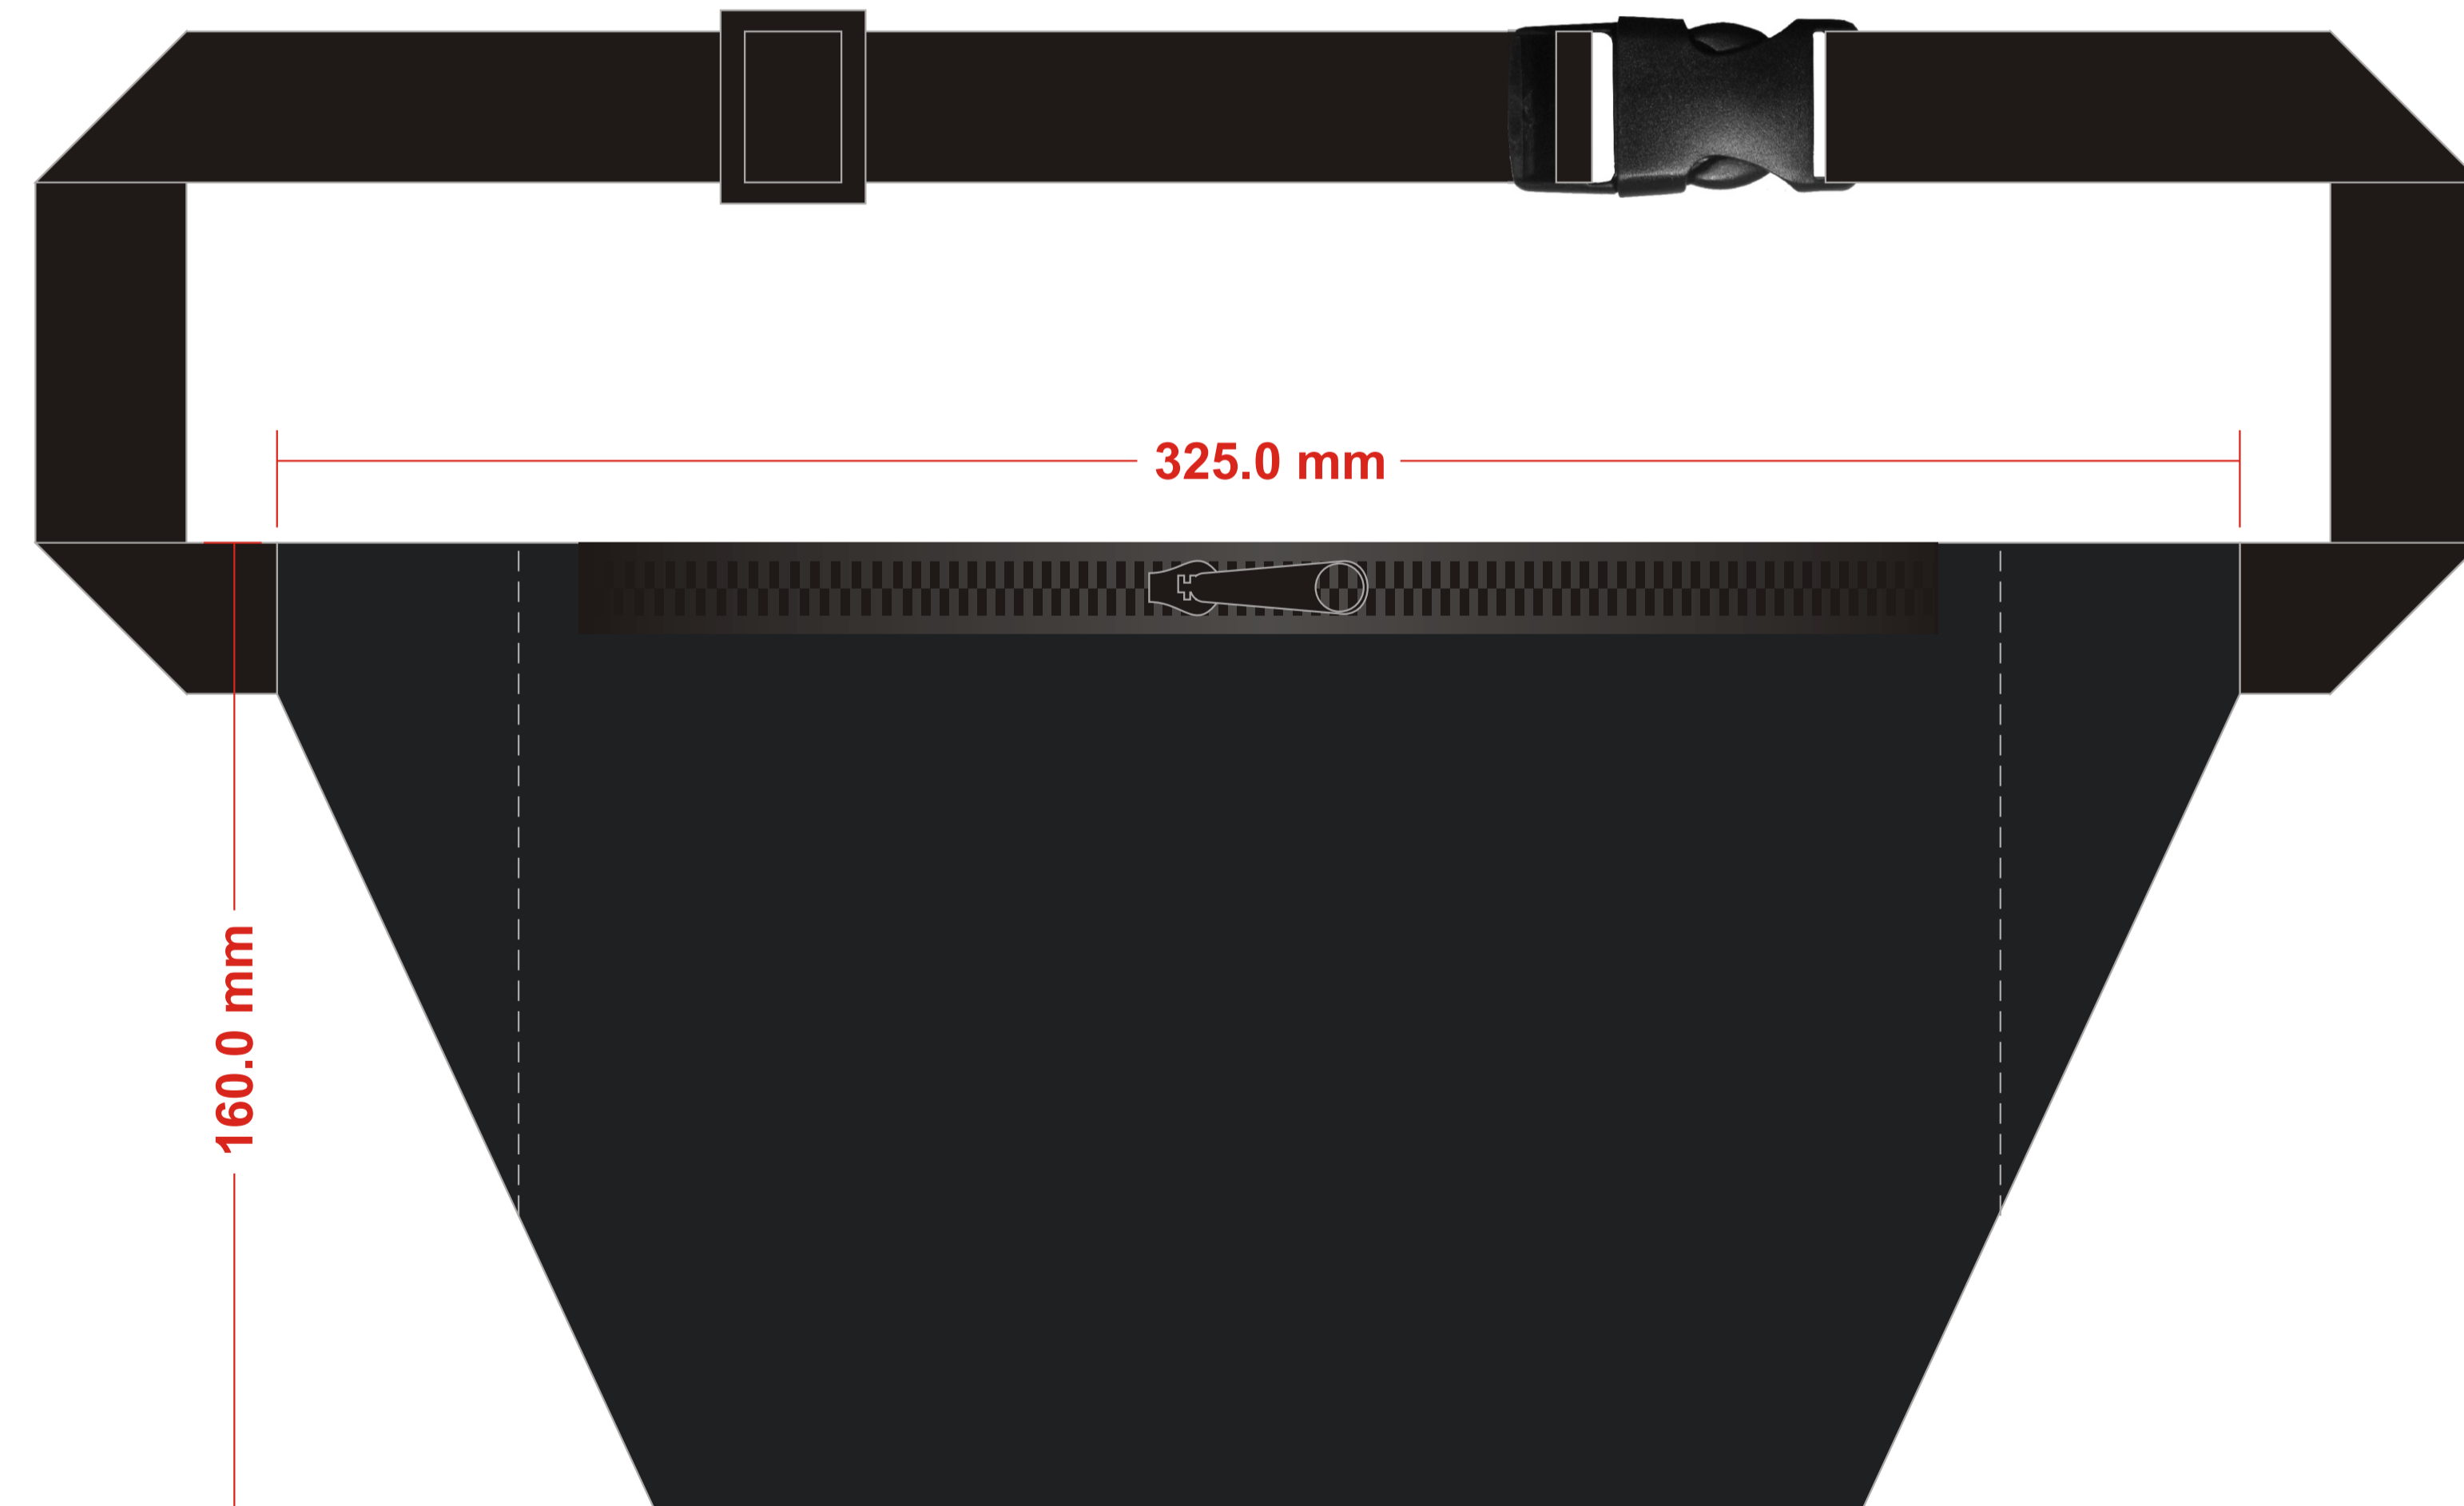

Order No: Template

Material Fanny Pack sublimation full color waist running sports bag

BodyColor Black

ToPrint See the logo

FontStyle

Total Quantity

FontColor gold

Size Fanny Pack sublimation full color waist running sports bag

Top View

Front View

Back View