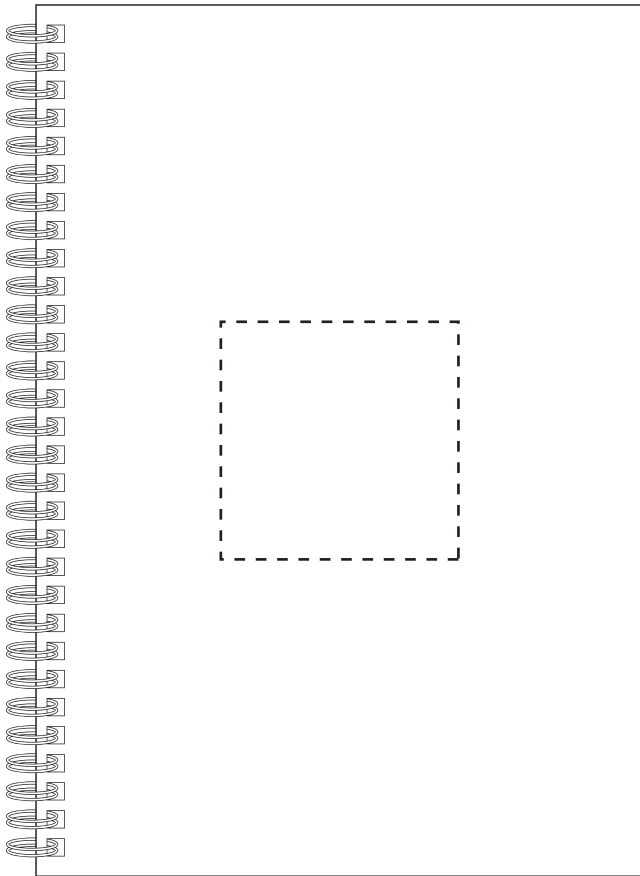

# Item Template

**Primary Imprint Method:**

Pad Print

**Max Imprint Color(s):**

4 Spot Colors

**Location(s) & Size:**

STD: 2.25"W x 2.25"H (Front)

ALT: 2.25"W x 2.25"H (Back)

**Alternate Imprint Method:**

Screen Print

**Max Imprint Color(s):**

1 Spot Color

**Location(s) & Size:**

STD: 4"W x 5"H (Front)

ALT: 4"W x 5"H (Back)

**Item#** PL-1705**Description:** Hardcover Spiral Notebook**Size:** 5.75"W x 8.25"H x 0.5"D**Material:** Paper, Gray Board Paper, Coated wire**Available Color(s):** Red, White, Black, Blue**FPO Item Rendering**

Dotted lines represent imprint area and do not print.

**Standard Position  
Item at 55% actual size****100% Actual Size Imprint**

This template reflect our most accurate product information based on current inventory and print capabilities and is subject to change without notice. Template item size are not necessarily to scale (as noted). **Similarly, item colors shown on template may vary based on monitor resolution and other environmental factors and should be used for reference only.**