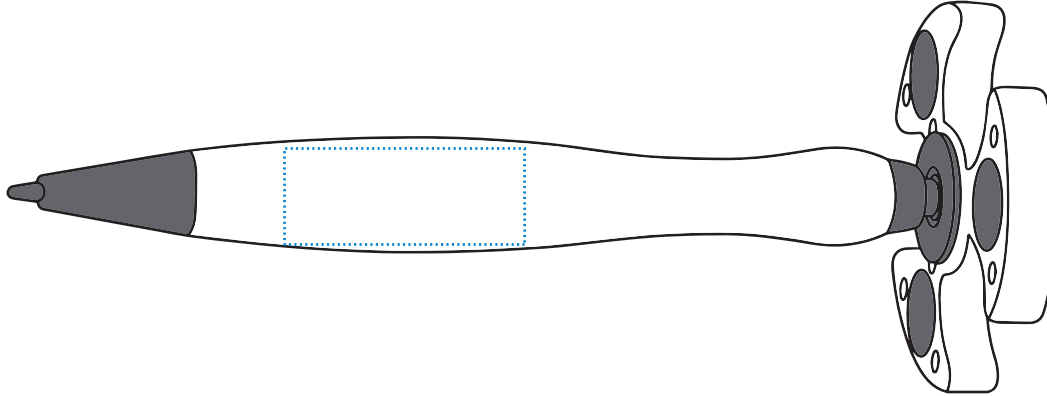

**Product Information**

**Product Name:** Salinas Spinner Pen

**Item #** 7499

**Imprint Area:** 1/2"H x 1 1/4"W

Line thickness 0.5 pts

---

**Inverted 0.7 pts**

Text size