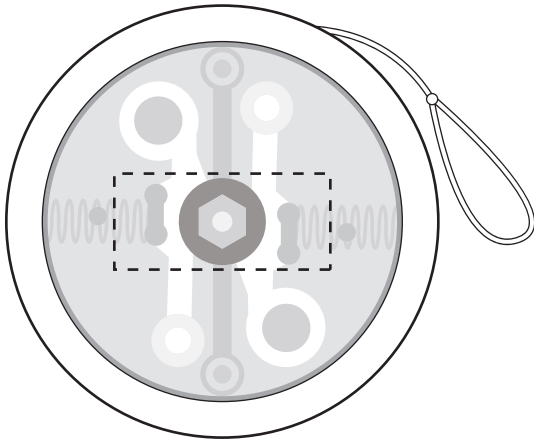

Item Template

Primary Imprint Method:

Pad Print

Max Imprint Color(s):

2 Spot Colors

Location(s) & Size:

STD: 1.125"W x 0.5"H (Side)

ALT: 1.125"W x 0.5"H
(Opposite Side)**Alternate Imprint Method:**

N/A

Max Imprint Color(s):

N/A

Location(s) & Size:

STD: N/A

Item# TY450**Description:** Light Up Yo Yo**Size:** 2.25"Dia x 1.25"H**Material:** PS Plastic**Available Color(s):** Clear,
Translucent Blue, Translucent Red,
Translucent Green**FPO Item Rendering**

Dotted lines represent imprint area and do not print.

**Standard Position
Item at 100% actual size****100% Actual Size Imprint**

This template reflect our most accurate product information based on current inventory and print capabilities and is subject to change without notice. Template item size are not necessarily to scale (as noted). **Similarly, item colors shown on template may vary based on monitor resolution and other environmental factors and should be used for reference only.**