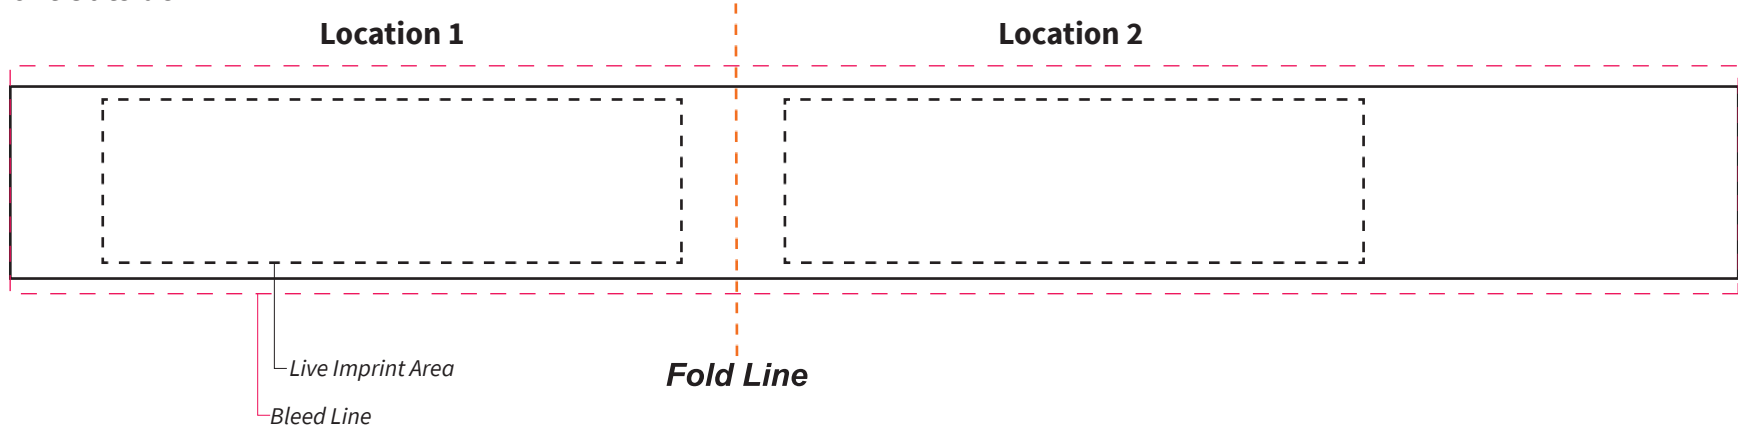

21180 Wrist Strap Key Holder

Sublimation
Front(2 Locations)(Standard): 3”w x .8125”h
Front Bleed(Optional): 9”w x 1.8125”h

Minimum Font Size: 7pt.
Minimum Line Weight: 1 pos / 1.5 neg
Halftones Available

Front Outside

Location 1

Location 2

Ad Placement is approximate and may vary on the final product.