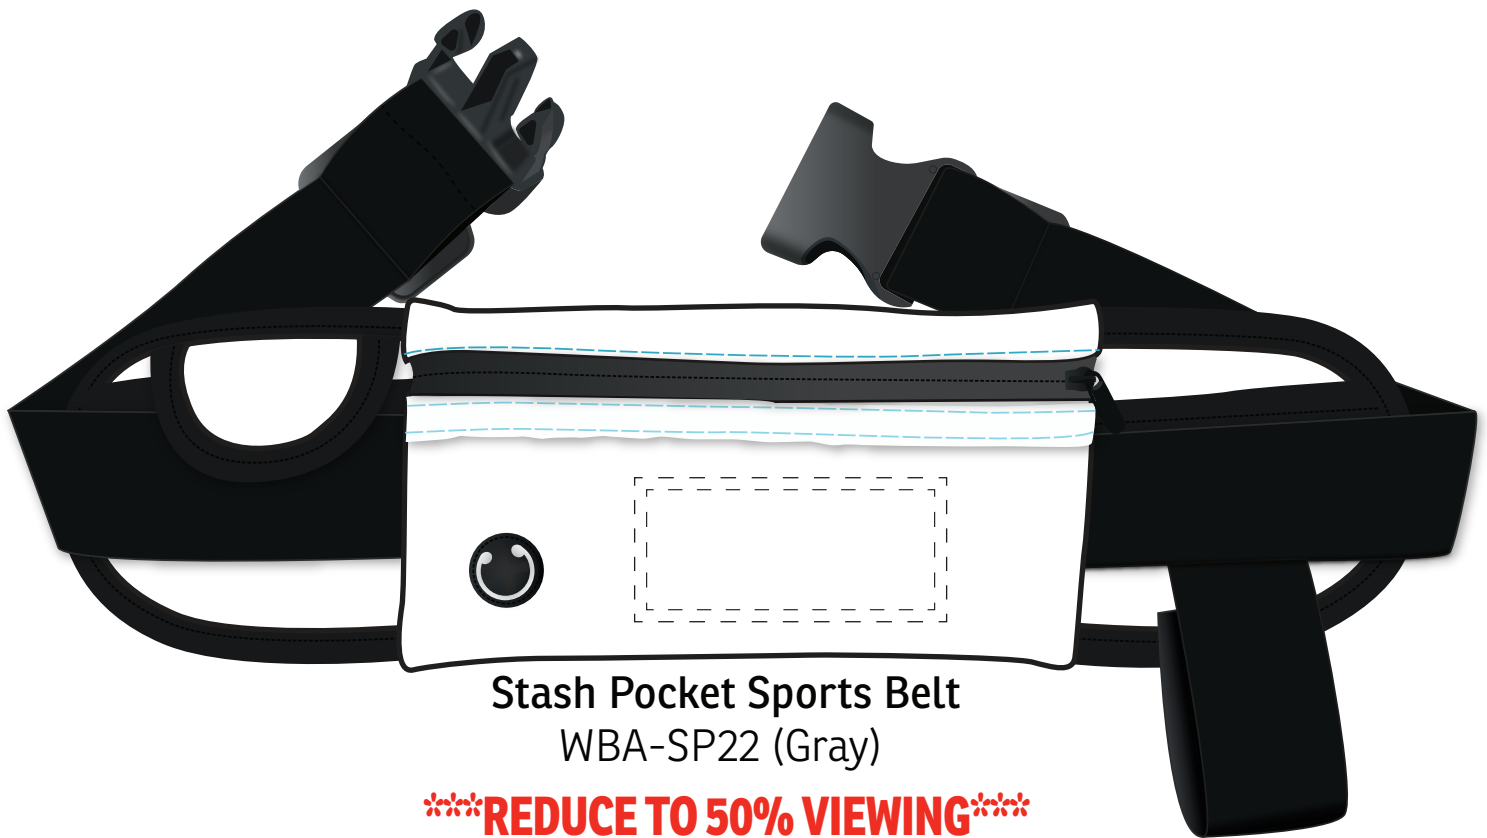

3-1/4" x 1-1/2"
(SCREEN) 1-Color Only

3" x 1-1/4"
(HEAT TRANSFER)

Stash Pocket Sports Belt
WBA-SP22 (Gray)

*****REDUCE TO 50% VIEWING*****

Item #	Description
WBA-SP22	Stash Pocket Sport Belt
Your artwork will be sized to max imprint area unless otherwise requested. Due to the orientation of some logos, your artwork may be sized smaller than the imprint area listed here or in the catalog to achieve a uniform, non-distorted imprint.	