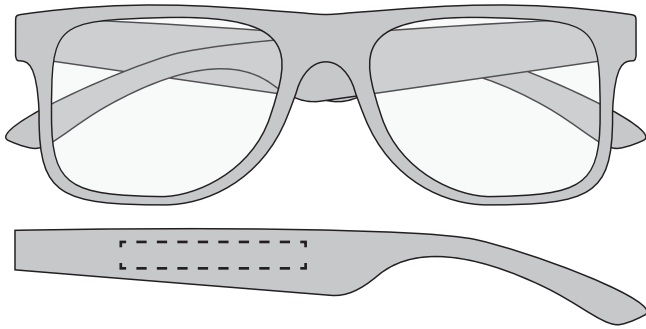

Item Template

Primary Imprint Method:

Pad Print

Max Imprint Color(s):

4 Spot Colors

Location(s) & Size:

STD: 1.75"W x 0.25"H

(Left Panel Side)

ALT: 1.75"W x 0.25"H

(Right Panel Side)

Alternate Imprint Method:

N/A

Max Imprint Color(s):

N/A

Location(s) & Size:

STD: N/A

Item# SG260**Description:** Blue Light Blocking Glasses**Size:** 5.75"W x 2"H x 6"D**Material:** ABS Plastic**Available Color(s):** Black, Lime Green, Red, Reflex Blue, White**FPO Item Rendering**

Dotted lines represent imprint area and do not print.

**Standard Position
Item at 55% actual size****100% Actual Size Imprint**

*This template reflect our most accurate product information based on current inventory and print capabilities and is subject to change without notice. Template item size are not necessarily to scale (as noted). **Similarly, item colors shown on template may vary based on monitor resolution and other environmental factors and should be used for reference only.***