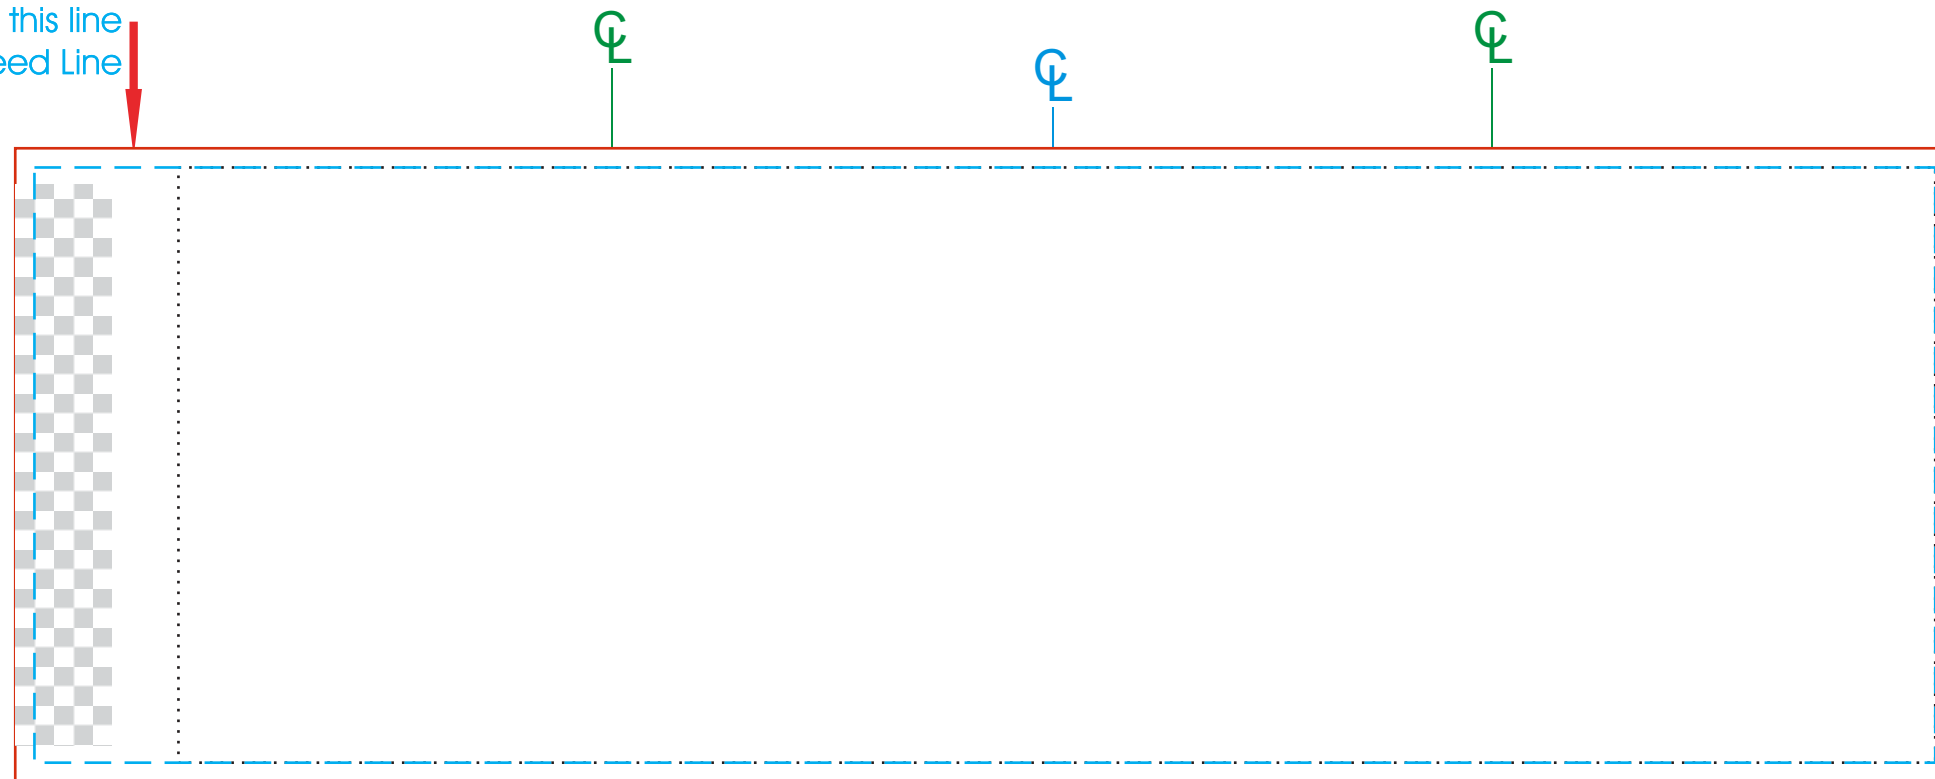

# CPC CUSTOM PRINGLES® CONTAINER WRAP

Actual Size (100%)

Print to this line  
Bleed Line

DO NOT PUT LIVE CONTENT PAST THIS DOTTED LINE

**C** = CenterLines - for setting up an imprint to appear equally on both sides of the roll wrapper

placement on container

**PRODUCT DIMENSIONS: 3.10" W X 3.40" H**

**WRAP DIMENSIONS: 9.90" W X 3.10" H**

 - Red Layout Lines Do NOT Print.

 = Trim Line

 = Bleed Line

 = Glue Strip Overlap (No printing)